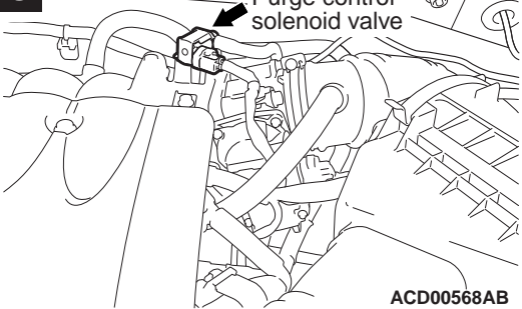

C

<6B3>

Purge control
solenoid valve

ACD00568AB