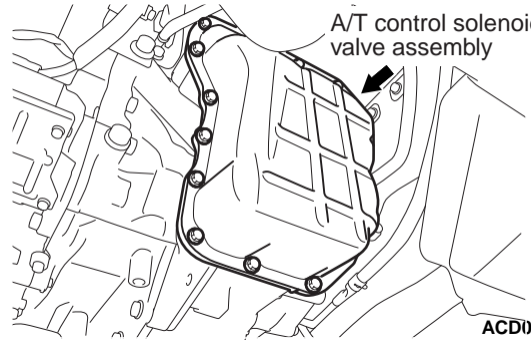

G

A/T control solenoid valve
assembly connector

A/T control solenoid
valve assembly

ACD01041AB