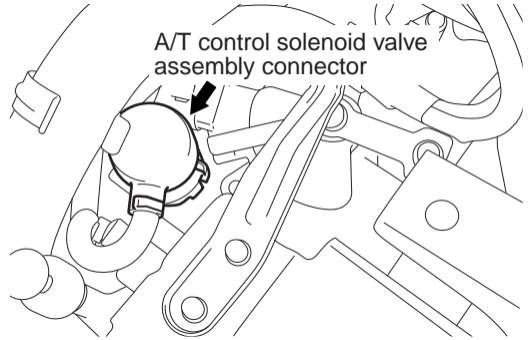

G

A/T control solenoid valve
assembly connector

A/T control solenoid
valve assembly

ACD01041AB