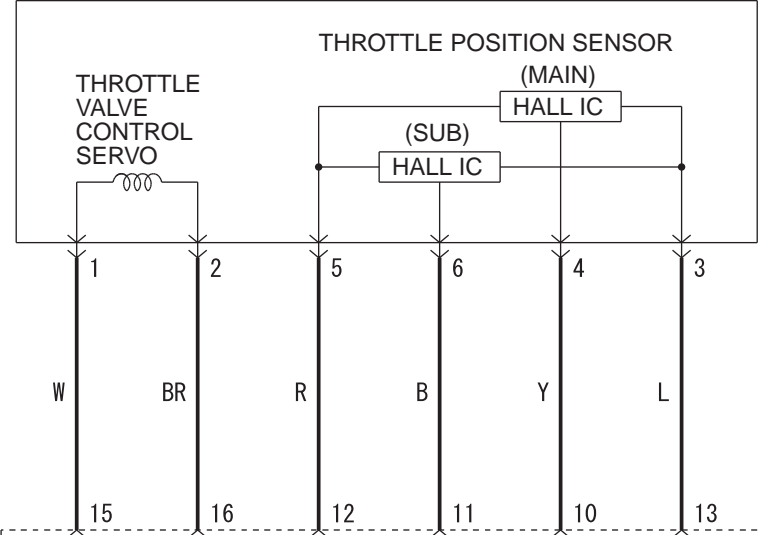

ELECTRONIC-CONTROLLED THROTTLE VALVE (B-08)

MANIFOLD ABSOLUTE PRESSURE SENSOR (B-10)

J/C(6) (FUSE (F13))

ACCELERATOR PEDAL POSITION SENSOR (C-21)

ENGINE-ECU

Wire colour code
 B: Black LG: Light green G: Green L: Blue W: White Y: Yellow SB: Sky blue
 BR: Brown O: Orange GR: Grey R: Red P: Pink V: Violet PU: Purple SI: Silver