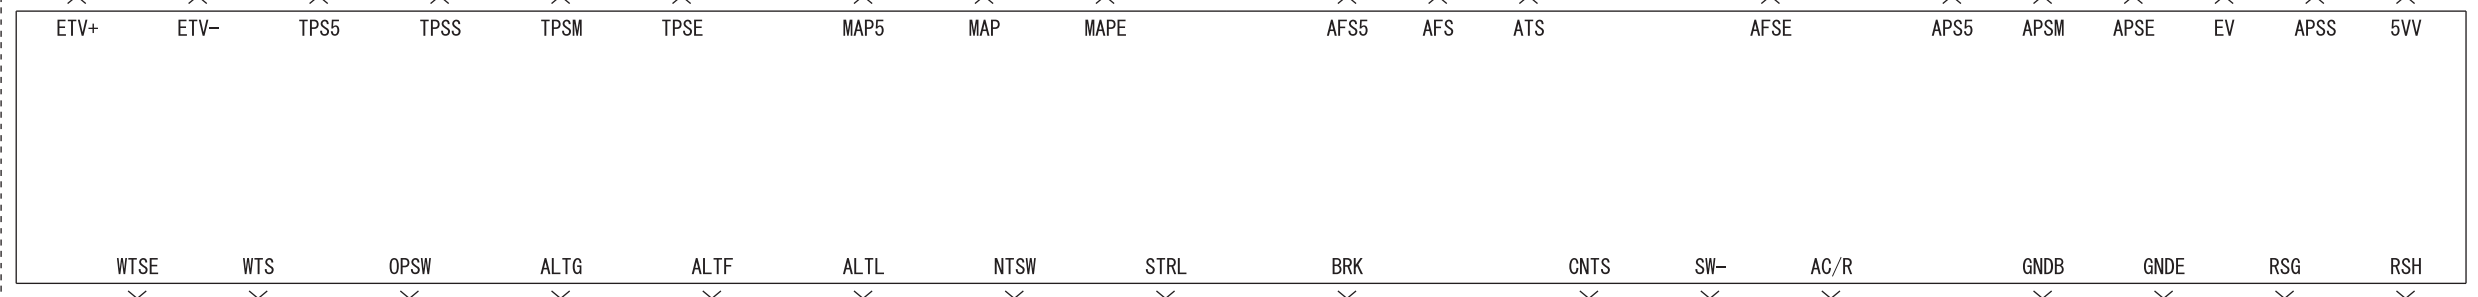

ELECTRONIC-CONTROLLED THROTTLE VALVE (B-08)

MANIFOLD ABSOLUTE PRESSURE SENSOR (B-10)

J/C(6) (FUSE (F13))

ACCELERATOR PEDAL POSITION SENSOR (C-21)

ENGINE-ECU

Wire colour code
 B: Black LG: Light green G: Green L: Blue W: White Y: Yellow SB: Sky blue
 BR: Brown O: Orange GR: Grey R: Red P: Pink V: Violet PU: Purple SI: Silver