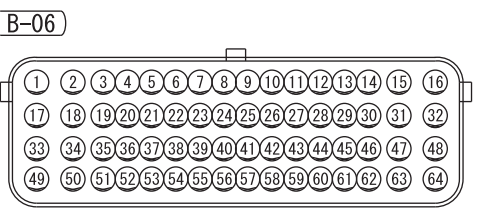

ELECTRONIC-CONTROLLED THROTTLE VALVE (B-08)

MANIFOLD ABSOLUTE PRESSURE SENSOR (B-10)

J/C(6) (FUSE (F13))

ACCELERATOR PEDAL POSITION SENSOR (C-21)

ENGINE-ECU

Wire colour code
 B: Black LG: Light green G: Green L: Blue W: White Y: Yellow SB: Sky blue
 BR: Brown O: Orange GR: Grey R: Red P: Pink V: Violet PU: Purple SI: Silver