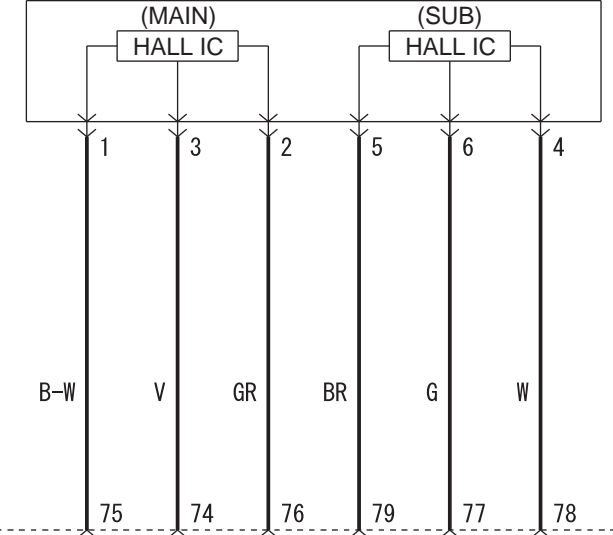

ELECTRONIC-CONTROLLED THROTTLE VALVE (B-08)

MANIFOLD ABSOLUTE PRESSURE SENSOR (B-10)

J/C(6) (FUSE (F13))

ACCELERATOR PEDAL POSITION SENSOR (C-21)

ENGINE-ECU

Wire colour code
 B: Black LG: Light green G: Green L: Blue W: White Y: Yellow SB: Sky blue
 BR: Brown O: Orange GR: Grey R: Red P: Pink V: Violet PU: Purple SI: Silver