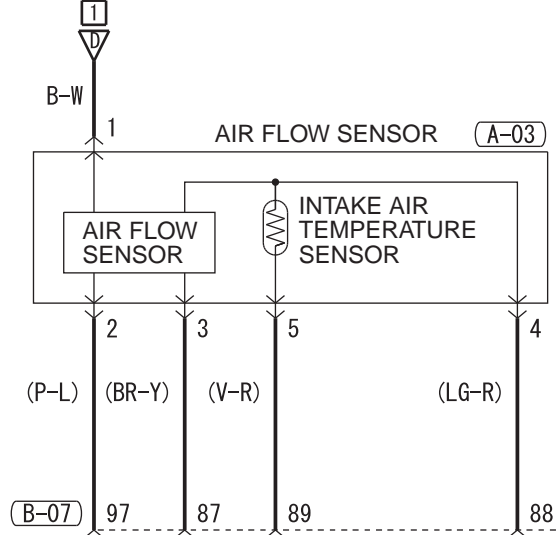

ELECTRONIC-CONTROLLED THROTTLE VALVE (B-08)

MANIFOLD ABSOLUTE PRESSURE SENSOR (B-10)

J/C(6) (FUSE (F13))

ACCELERATOR PEDAL POSITION SENSOR (C-21)

ENGINE-ECU

Wire colour code
 B: Black LG: Light green G: Green L: Blue W: White Y: Yellow SB: Sky blue
 BR: Brown O: Orange GR: Grey R: Red P: Pink V: Violet PU: Purple SI: Silver