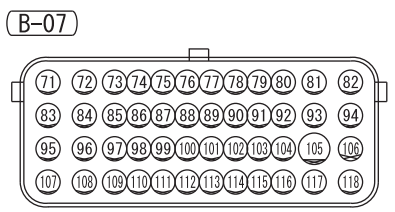

ELECTRONIC-CONTROLLED THROTTLE VALVE (B-08)

MANIFOLD ABSOLUTE PRESSURE SENSOR (B-10)

J/C(6) (FUSE (F13))

ACCELERATOR PEDAL POSITION SENSOR (C-21)

ENGINE-ECU

Wire colour code
 B: Black LG: Light green G: Green L: Blue W: White Y: Yellow SB: Sky blue
 BR: Brown O: Orange GR: Grey R: Red P: Pink V: Violet PU: Purple SI: Silver