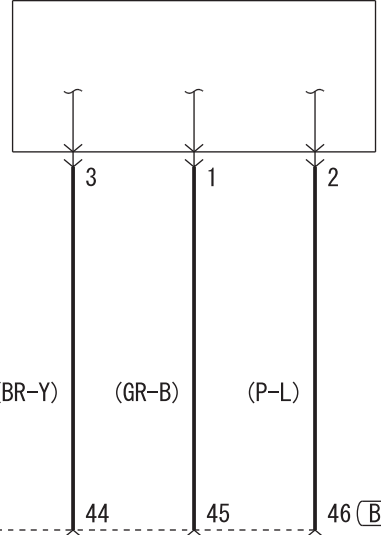

ELECTRONIC-CONTROLLED THROTTLE VALVE (B-08)

MANIFOLD ABSOLUTE PRESSURE SENSOR (B-10)

J/C(6) (FUSE (F13))

ACCELERATOR PEDAL POSITION SENSOR (C-21)

ENGINE-ECU

Wire colour code
 B: Black LG: Light green G: Green L: Blue W: White Y: Yellow SB: Sky blue
 BR: Brown O: Orange GR: Grey R: Red P: Pink V: Violet PU: Purple SI: Silver