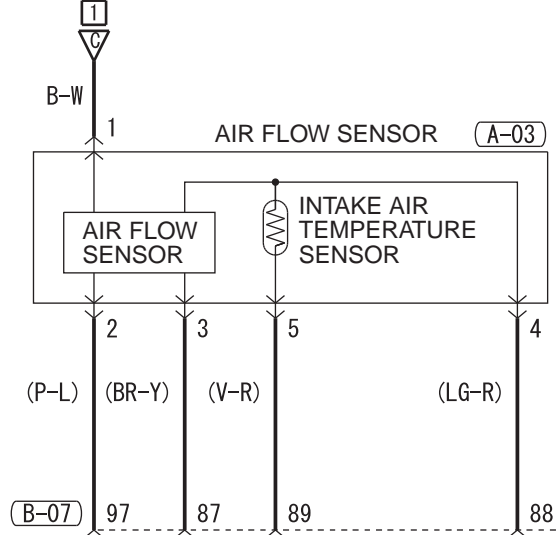

ELECTRONIC-CONTROLLED THROTTLE VALVE (B-08)

MANIFOLD ABSOLUTE PRESSURE SENSOR (B-10)

J/C(6) (FUSE (F13))

ACCELERATOR PEDAL POSITION SENSOR (C-21)

ENGINE-ECU

Wire colour code
 B: Black LG: Light green G: Green L: Blue W: White Y: Yellow SB: Sky blue
 BR: Brown O: Orange GR: Grey R: Red P: Pink V: Violet PU: Purple SI: Silver