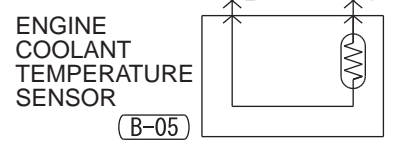

ELECTRONIC-CONTROLLED THROTTLE VALVE (B-08)

MANIFOLD ABSOLUTE PRESSURE SENSOR (B-10)

J/C(6) (FUSE (F13))

ACCELERATOR PEDAL POSITION SENSOR (C-21)

ENGINE-ECU

Wire colour code
 B: Black LG: Light green G: Green L: Blue W: White Y: Yellow SB: Sky blue
 BR: Brown O: Orange GR: Grey R: Red P: Pink V: Violet PU: Purple SI: Silver