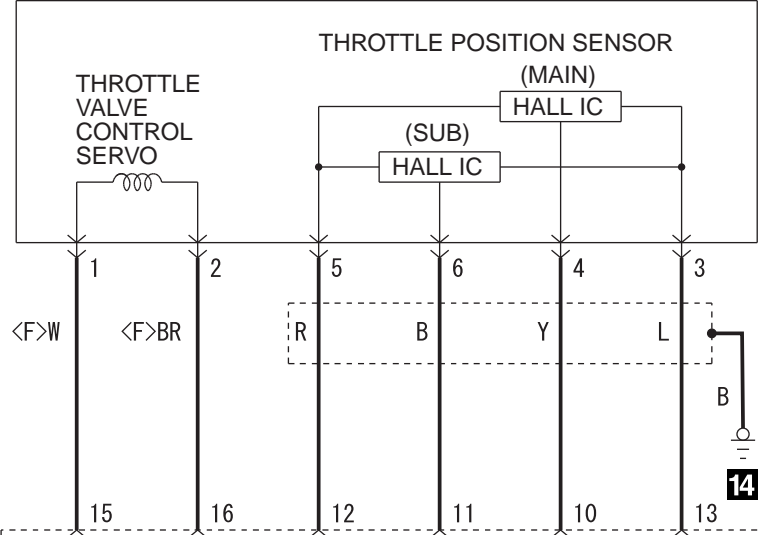

ELECTRONIC-CONTROLLED THROTTLE VALVE (B-08)

MANIFOLD ABSOLUTE PRESSURE SENSOR (B-10)

J/C(6) (FUSE (F13))

ACCELERATOR PEDAL POSITION SENSOR (C-21)

ENGINE-ECU

Wire colour code
 B: Black LG: Light green G: Green L: Blue W: White Y: Yellow SB: Sky blue
 BR: Brown O: Orange GR: Grey R: Red P: Pink V: Violet PU: Purple SI: Silver