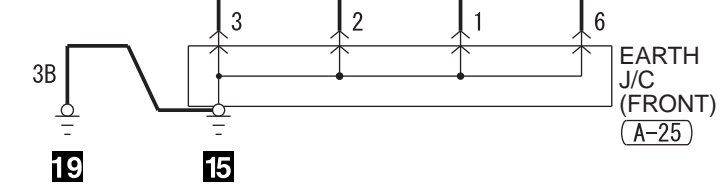

ELECTRONIC-CONTROLLED THROTTLE VALVE (B-08)

MANIFOLD ABSOLUTE PRESSURE SENSOR (B-10)

J/C(6) (FUSE (F13))

ACCELERATOR PEDAL POSITION SENSOR (C-21)

ENGINE-ECU

Wire colour code
 B: Black LG: Light green G: Green L: Blue W: White Y: Yellow SB: Sky blue
 BR: Brown O: Orange GR: Grey R: Red P: Pink V: Violet PU: Purple SI: Silver