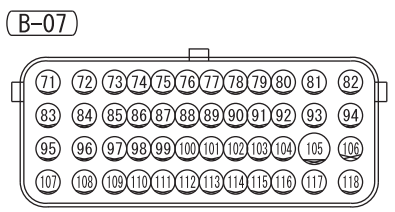

ELECTRONIC-CONTROLLED THROTTLE VALVE (B-08)

MANIFOLD ABSOLUTE PRESSURE SENSOR (B-10)

J/C(6) (FUSE (F13))

ACCELERATOR PEDAL POSITION SENSOR (C-21)

ENGINE-ECU

Wire colour code
 B: Black LG: Light green G: Green L: Blue W: White Y: Yellow SB: Sky blue
 BR: Brown O: Orange GR: Grey R: Red P: Pink V: Violet PU: Purple SI: Silver