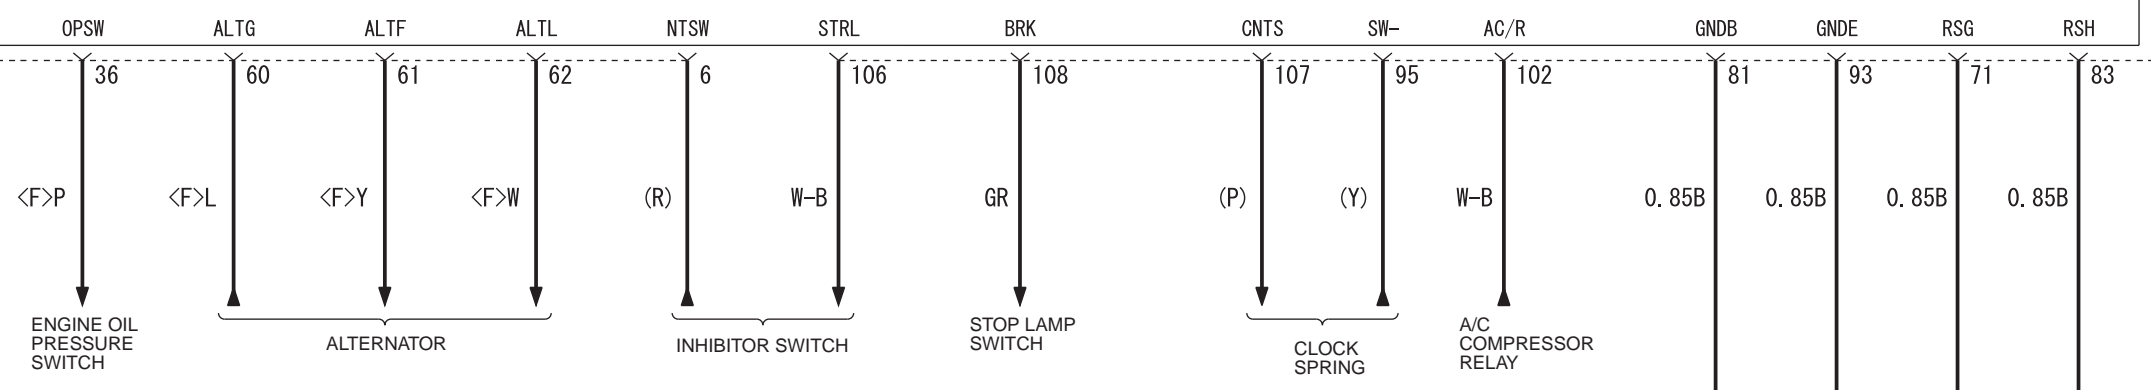

ELECTRONIC-CONTROLLED THROTTLE VALVE (B-08)

MANIFOLD ABSOLUTE PRESSURE SENSOR (B-10)

J/C(6) (FUSE (F13))

ACCELERATOR PEDAL POSITION SENSOR (C-21)

ENGINE-ECU

Wire colour code
 B: Black LG: Light green G: Green L: Blue W: White Y: Yellow SB: Sky blue
 BR: Brown O: Orange GR: Grey R: Red P: Pink V: Violet PU: Purple SI: Silver