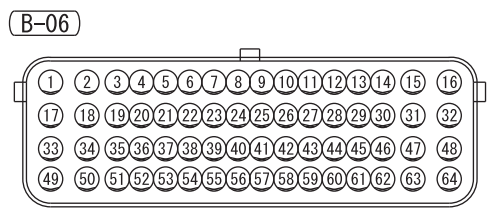

ELECTRONIC-CONTROLLED THROTTLE VALVE (B-08)

MANIFOLD ABSOLUTE PRESSURE SENSOR (B-10)

J/C(6) (FUSE (F13))

ACCELERATOR PEDAL POSITION SENSOR (C-21)

ENGINE-ECU

Wire colour code
 B: Black LG: Light green G: Green L: Blue W: White Y: Yellow SB: Sky blue
 BR: Brown O: Orange GR: Grey R: Red P: Pink V: Violet PU: Purple SI: Silver