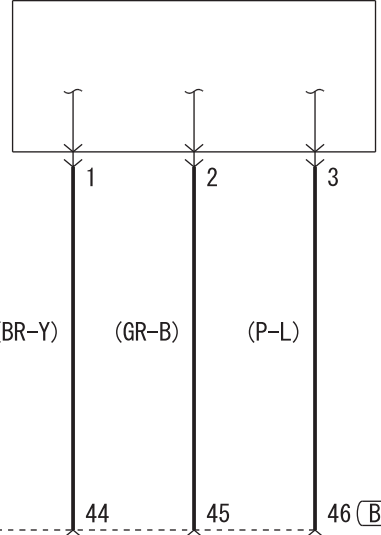

ELECTRONIC-CONTROLLED THROTTLE VALVE (B-08)

MANIFOLD ABSOLUTE PRESSURE SENSOR (B-10)

J/C(6) (FUSE (F13))

ACCELERATOR PEDAL POSITION SENSOR (C-21)

ENGINE-ECU

Wire colour code
 B: Black LG: Light green G: Green L: Blue W: White Y: Yellow SB: Sky blue
 BR: Brown O: Orange GR: Grey R: Red P: Pink V: Violet PU: Purple SI: Silver