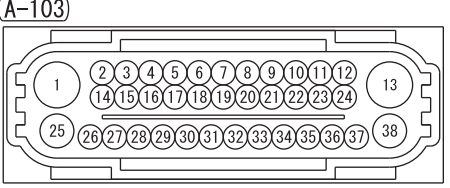

ETACS-ECU (CAN DRIVE CIRCUIT)

A/T-ECU (C-138)

INPUT SIGNAL
INHIBITOR SWITCH (N)

NOTE
*1 : VEHICLES WITHOUT ASC
*2 : VEHICLES WITH ASC