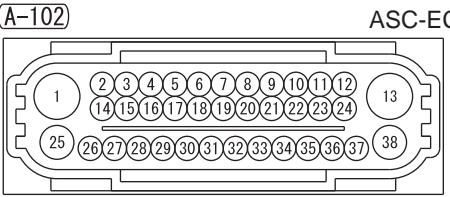

ETACS-ECU (CAN DRIVE CIRCUIT)

A/T-ECU (C-138)

INPUT SIGNAL
INHIBITOR SWITCH (N)

NOTE
*1 : VEHICLES WITHOUT ASC
*2 : VEHICLES WITH ASC