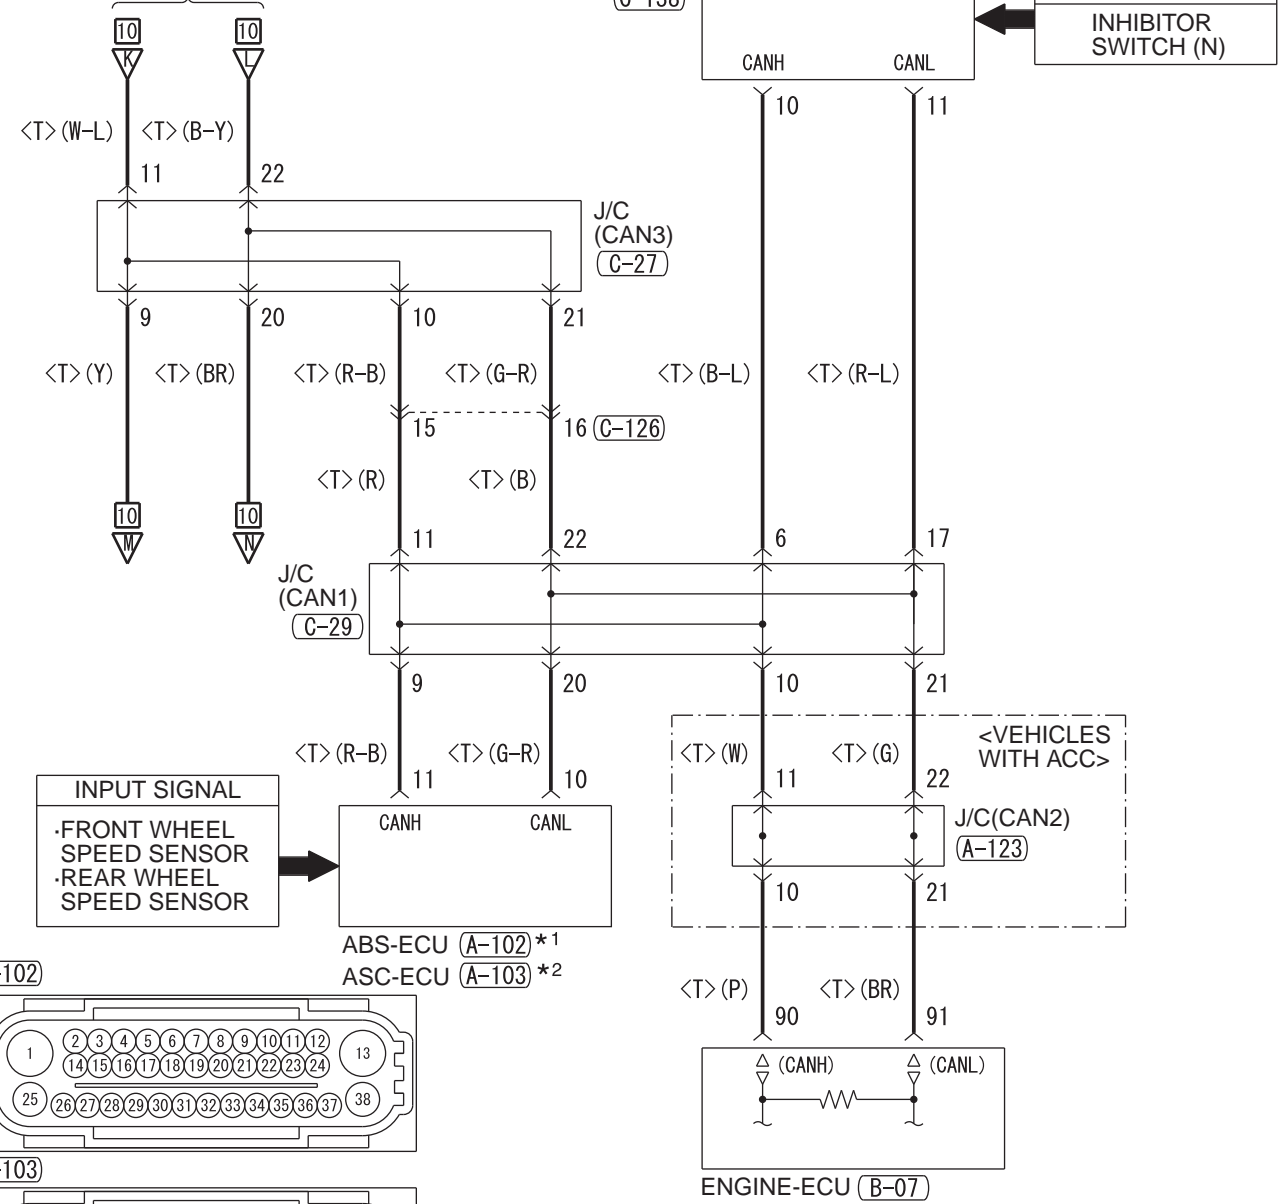

ETACS-ECU (CAN DRIVE CIRCUIT)

A/T-ECU (C-138)

INPUT SIGNAL
INHIBITOR SWITCH (N)

NOTE
*1 : VEHICLES WITHOUT ASC
*2 : VEHICLES WITH ASC