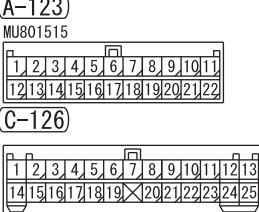

ETACS-ECU (CAN DRIVE CIRCUIT)

A/T-ECU (C-138)

INPUT SIGNAL
INHIBITOR SWITCH (N)

NOTE
*1 : VEHICLES WITHOUT ASC
*2 : VEHICLES WITH ASC