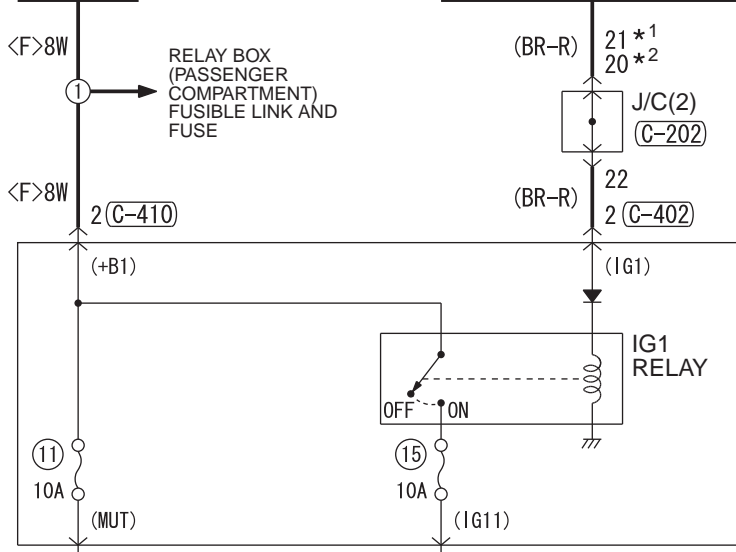

FUSIBLE LINK ②
IGNITION SWITCH (IG1) OR OSS-ECU (IG1)

ETACS-ECU

- ABS-ECU
- ASC-ECU
- COLUMN SWITCH
- CORNER SENSOR/BACK SENSOR-ECU
- CVT CONTROL RELAY
- EPS-ECU
- HAZARD INDICATOR ASSEMBLY
- HEATED SEAT RELAY
- HEATER CONTROLLER ASSEMBLY (A/C-ECU)
- KOS-ECU
- SELECTOR LEVER ASSEMBLY
- SONAR SWITCH
- STEERING WHEEL SENSOR
- SUNROOF MOTOR ASSEMBLY

NOTE
 *1: VEHICLES WITHOUT KOS
 *2: VEHICLES WITH KOS
 *3: VEHICLES WITH STANDARD METER
 *4: VEHICLES WITH HIGH CONTRAST METER

Wire colour code
 B: Black LG: Light green G: Green L: Blue W: White Y: Yellow SB: Sky blue
 BR: Brown O: Orange GR: Grey R: Red P: Pink V: Violet PU: Purple SI: Silver