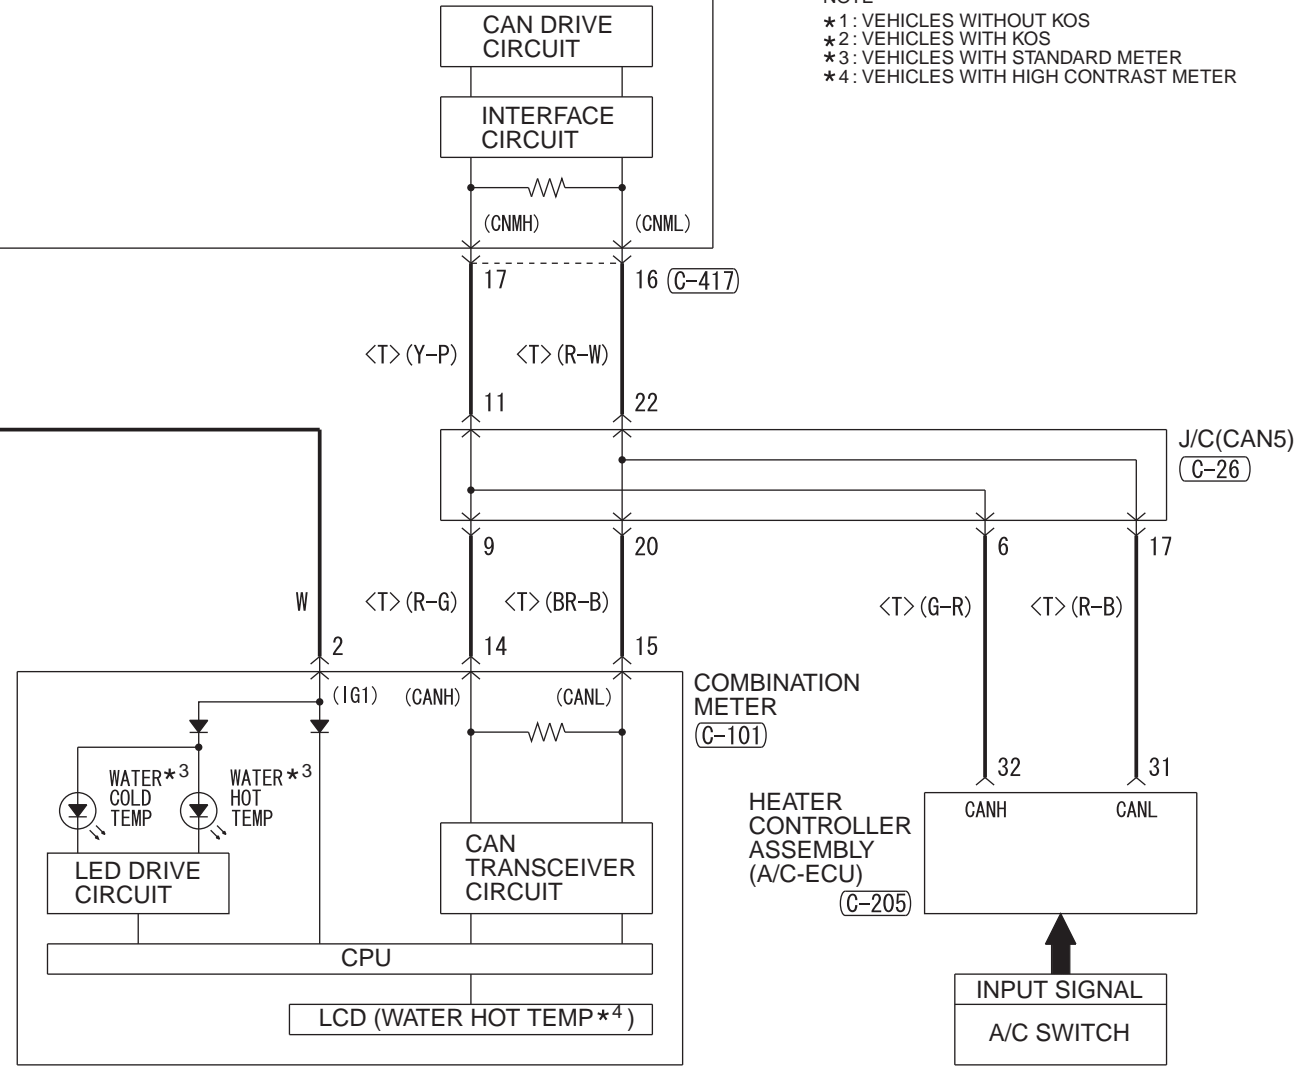

FUSIBLE LINK ②
IGNITION SWITCH (IG1) OR OSS-ECU (IG1)

ETACS-ECU

- ABS-ECU
- ASC-ECU
- COLUMN SWITCH
- CORNER SENSOR/BACK SENSOR-ECU
- CVT CONTROL RELAY
- EPS-ECU
- HAZARD INDICATOR ASSEMBLY
- HEATED SEAT RELAY
- HEATER CONTROLLER ASSEMBLY (A/C-ECU)
- KOS-ECU
- SELECTOR LEVER ASSEMBLY
- SONAR SWITCH
- STEERING WHEEL SENSOR
- SUNROOF MOTOR ASSEMBLY

NOTE
 *1: VEHICLES WITHOUT KOS
 *2: VEHICLES WITH KOS
 *3: VEHICLES WITH STANDARD METER
 *4: VEHICLES WITH HIGH CONTRAST METER

Wire colour code
 B: Black LG: Light green G: Green L: Blue W: White Y: Yellow SB: Sky blue
 BR: Brown O: Orange GR: Grey R: Red P: Pink V: Violet PU: Purple SI: Silver