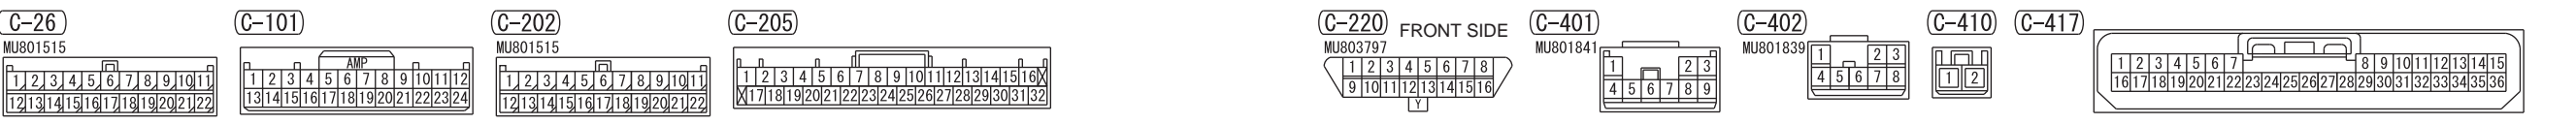

FUSIBLE LINK ②
IGNITION SWITCH (IG1) OR OSS-ECU (IG1)

ETACS-ECU

- ABS-ECU
- ASC-ECU
- COLUMN SWITCH
- CORNER SENSOR/BACK SENSOR-ECU
- CVT CONTROL RELAY
- EPS-ECU
- HAZARD INDICATOR ASSEMBLY
- HEATED SEAT RELAY
- HEATER CONTROLLER ASSEMBLY (A/C-ECU)
- KOS-ECU
- SELECTOR LEVER ASSEMBLY
- SONAR SWITCH
- STEERING WHEEL SENSOR
- SUNROOF MOTOR ASSEMBLY

NOTE
 *1: VEHICLES WITHOUT KOS
 *2: VEHICLES WITH KOS
 *3: VEHICLES WITH STANDARD METER
 *4: VEHICLES WITH HIGH CONTRAST METER

Wire colour code
 B: Black LG: Light green G: Green L: Blue W: White Y: Yellow SB: Sky blue
 BR: Brown O: Orange GR: Grey R: Red P: Pink V: Violet PU: Purple SI: Silver