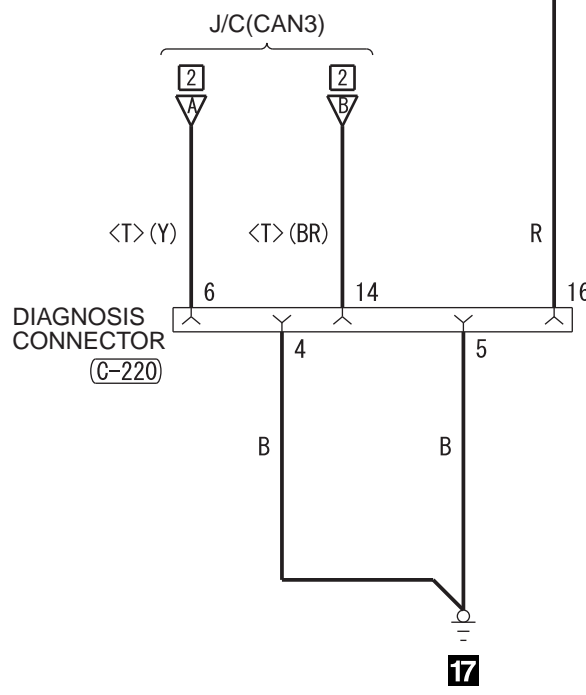

FUSIBLE LINK ②
IGNITION SWITCH (IG1) OR OSS-ECU (IG1)

ETACS-ECU

- ABS-ECU
- ASC-ECU
- COLUMN SWITCH
- CORNER SENSOR/BACK SENSOR-ECU
- CVT CONTROL RELAY
- EPS-ECU
- HAZARD INDICATOR ASSEMBLY
- HEATED SEAT RELAY
- HEATER CONTROLLER ASSEMBLY (A/C-ECU)
- KOS-ECU
- SELECTOR LEVER ASSEMBLY
- SONAR SWITCH
- STEERING WHEEL SENSOR
- SUNROOF MOTOR ASSEMBLY

NOTE
 *1: VEHICLES WITHOUT KOS
 *2: VEHICLES WITH KOS
 *3: VEHICLES WITH STANDARD METER
 *4: VEHICLES WITH HIGH CONTRAST METER

Wire colour code
 B: Black LG: Light green G: Green L: Blue W: White Y: Yellow SB: Sky blue
 BR: Brown O: Orange GR: Grey R: Red P: Pink V: Violet PU: Purple SI: Silver