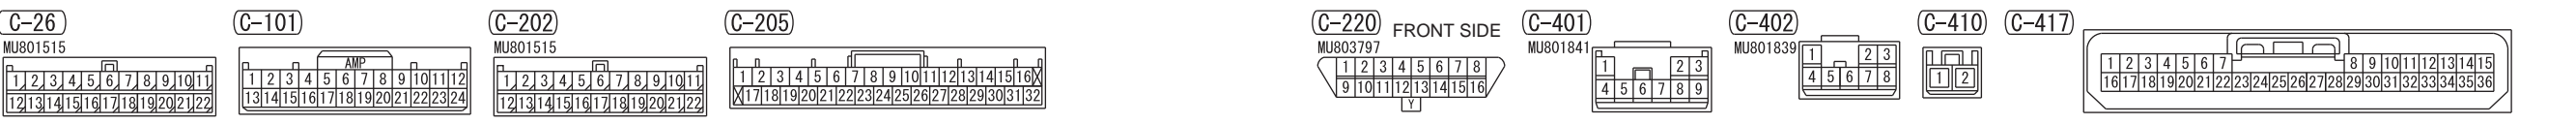

FUSIBLE LINK (2) IGNITION SWITCH (IG1) OR OSS-ECU (IG1)

NOTE
\*1: VEHICLES WITHOUT KOS
\*2: VEHICLES WITH KOS

- ABS-ECU
ACC/FCM-ECU
ASC-ECU
A/T CONTROL RELAY
COLUMN SWITCH
CORNER SENSOR/BACK SENSOR-ECU
EPS-ECU
HAZARD INDICATOR ASSEMBLY
HEATED SEAT RELAY
HEATER CONTROLLER ASSEMBLY (A/C-ECU)
KOS-ECU
SELECTOR LEVER ASSEMBLY
SONAR SWITCH
STEERING WHEEL SENSOR
SUNROOF MOTOR ASSEMBLY

Wire colour code
B: Black LG: Light green G: Green L: Blue W: White Y: Yellow SB: Sky blue
BR: Brown O: Orange GR: Grey R: Red P: Pink V: Violet PU: Purple SI: Silver