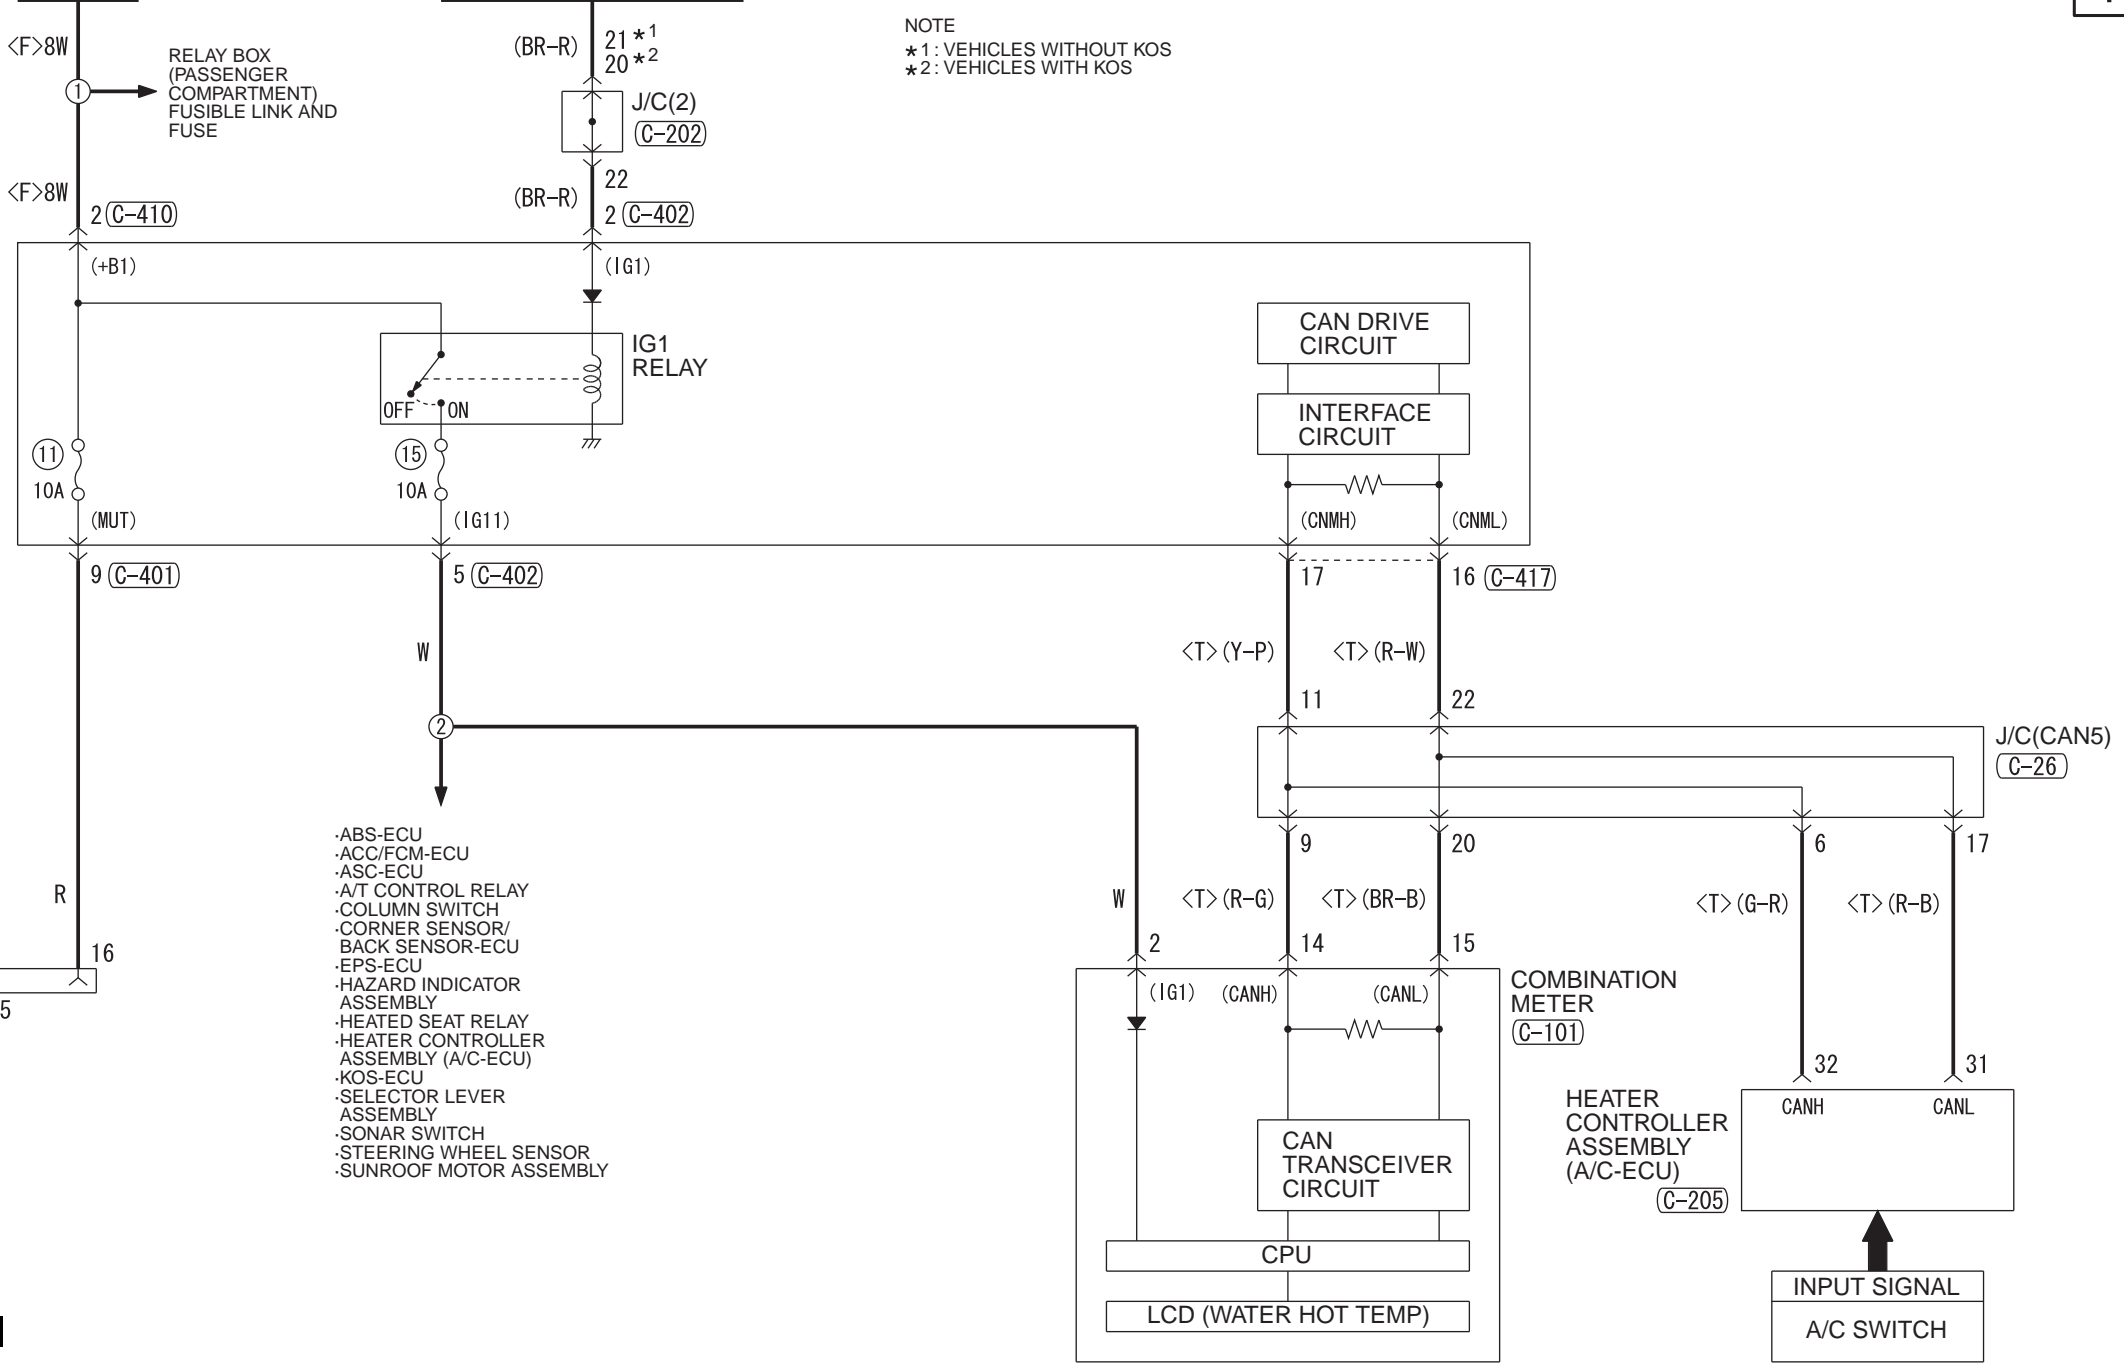

FUSIBLE LINK (2) IGNITION SWITCH (IG1) OR OSS-ECU (IG1)

NOTE
\*1: VEHICLES WITHOUT KOS
\*2: VEHICLES WITH KOS

- ABS-ECU
ACC/FCM-ECU
ASC-ECU
A/T CONTROL RELAY
COLUMN SWITCH
CORNER SENSOR/BACK SENSOR-ECU
EPS-ECU
HAZARD INDICATOR ASSEMBLY
HEATED SEAT RELAY
HEATER CONTROLLER ASSEMBLY (A/C-ECU)
KOS-ECU
SELECTOR LEVER ASSEMBLY
SONAR SWITCH
STEERING WHEEL SENSOR
SUNROOF MOTOR ASSEMBLY

Wire colour code
B: Black LG: Light green G: Green L: Blue W: White Y: Yellow SB: Sky blue
BR: Brown O: Orange GR: Grey R: Red P: Pink V: Violet PU: Purple SI: Silver