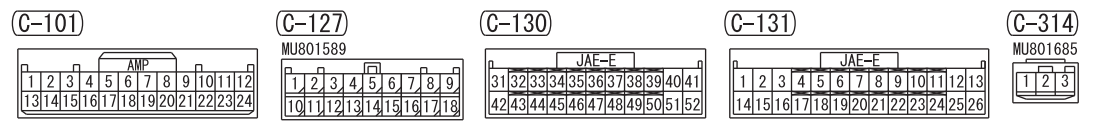

NOTE
 *1: LHD
 *2: RHD
 *3: VEHICLES WITH HIGH CONTRAST METER

Wire colour code
 B: Black LG: Light green G: Green L: Blue W: White Y: Yellow SB: Sky blue
 BR: Brown O: Orange GR: Grey R: Red P: Pink V: Violet PU: Purple SI: Silver