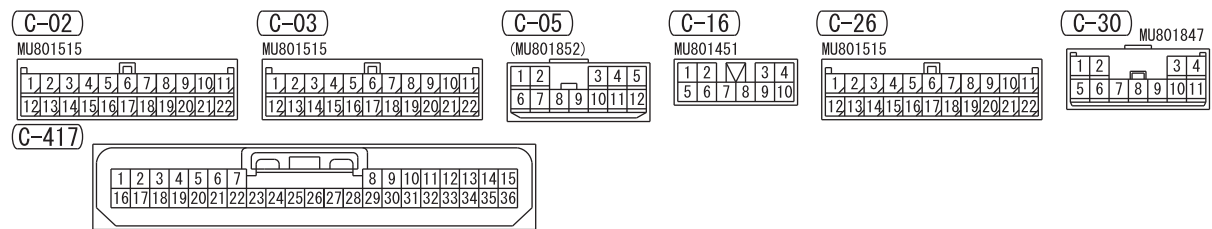

NOTE
 *1: LHD
 *2: RHD
 *3: VEHICLES WITH HIGH CONTRAST METER

Wire colour code
 B: Black LG: Light green G: Green L: Blue W: White Y: Yellow SB: Sky blue
 BR: Brown O: Orange GR: Grey R: Red P: Pink V: Violet PU: Purple SI: Silver