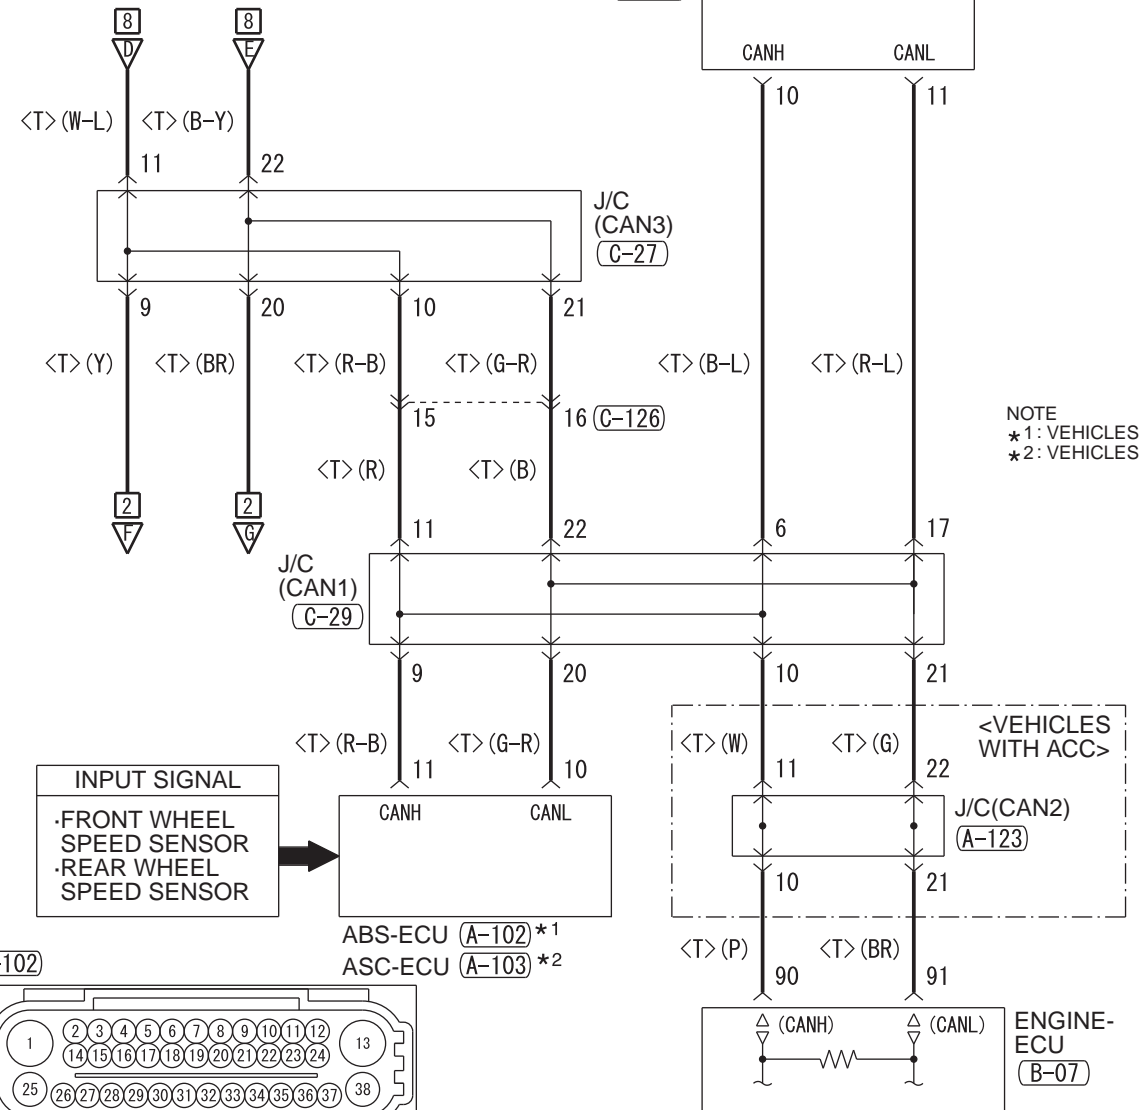

ETACS-ECU (CAN DRIVE CIRCUIT)

A/T-ECU (C-138)

NOTE  
 \*1: VEHICLES WITHOUT ASC  
 \*2: VEHICLES WITH ASC

INPUT SIGNAL  
 ·FRONT WHEEL SPEED SENSOR  
 ·REAR WHEEL SPEED SENSOR

INPUT SIGNAL  
 ·ACCELERATOR PEDAL POSITION SENSOR  
 ·CRANK ANGLE SENSOR