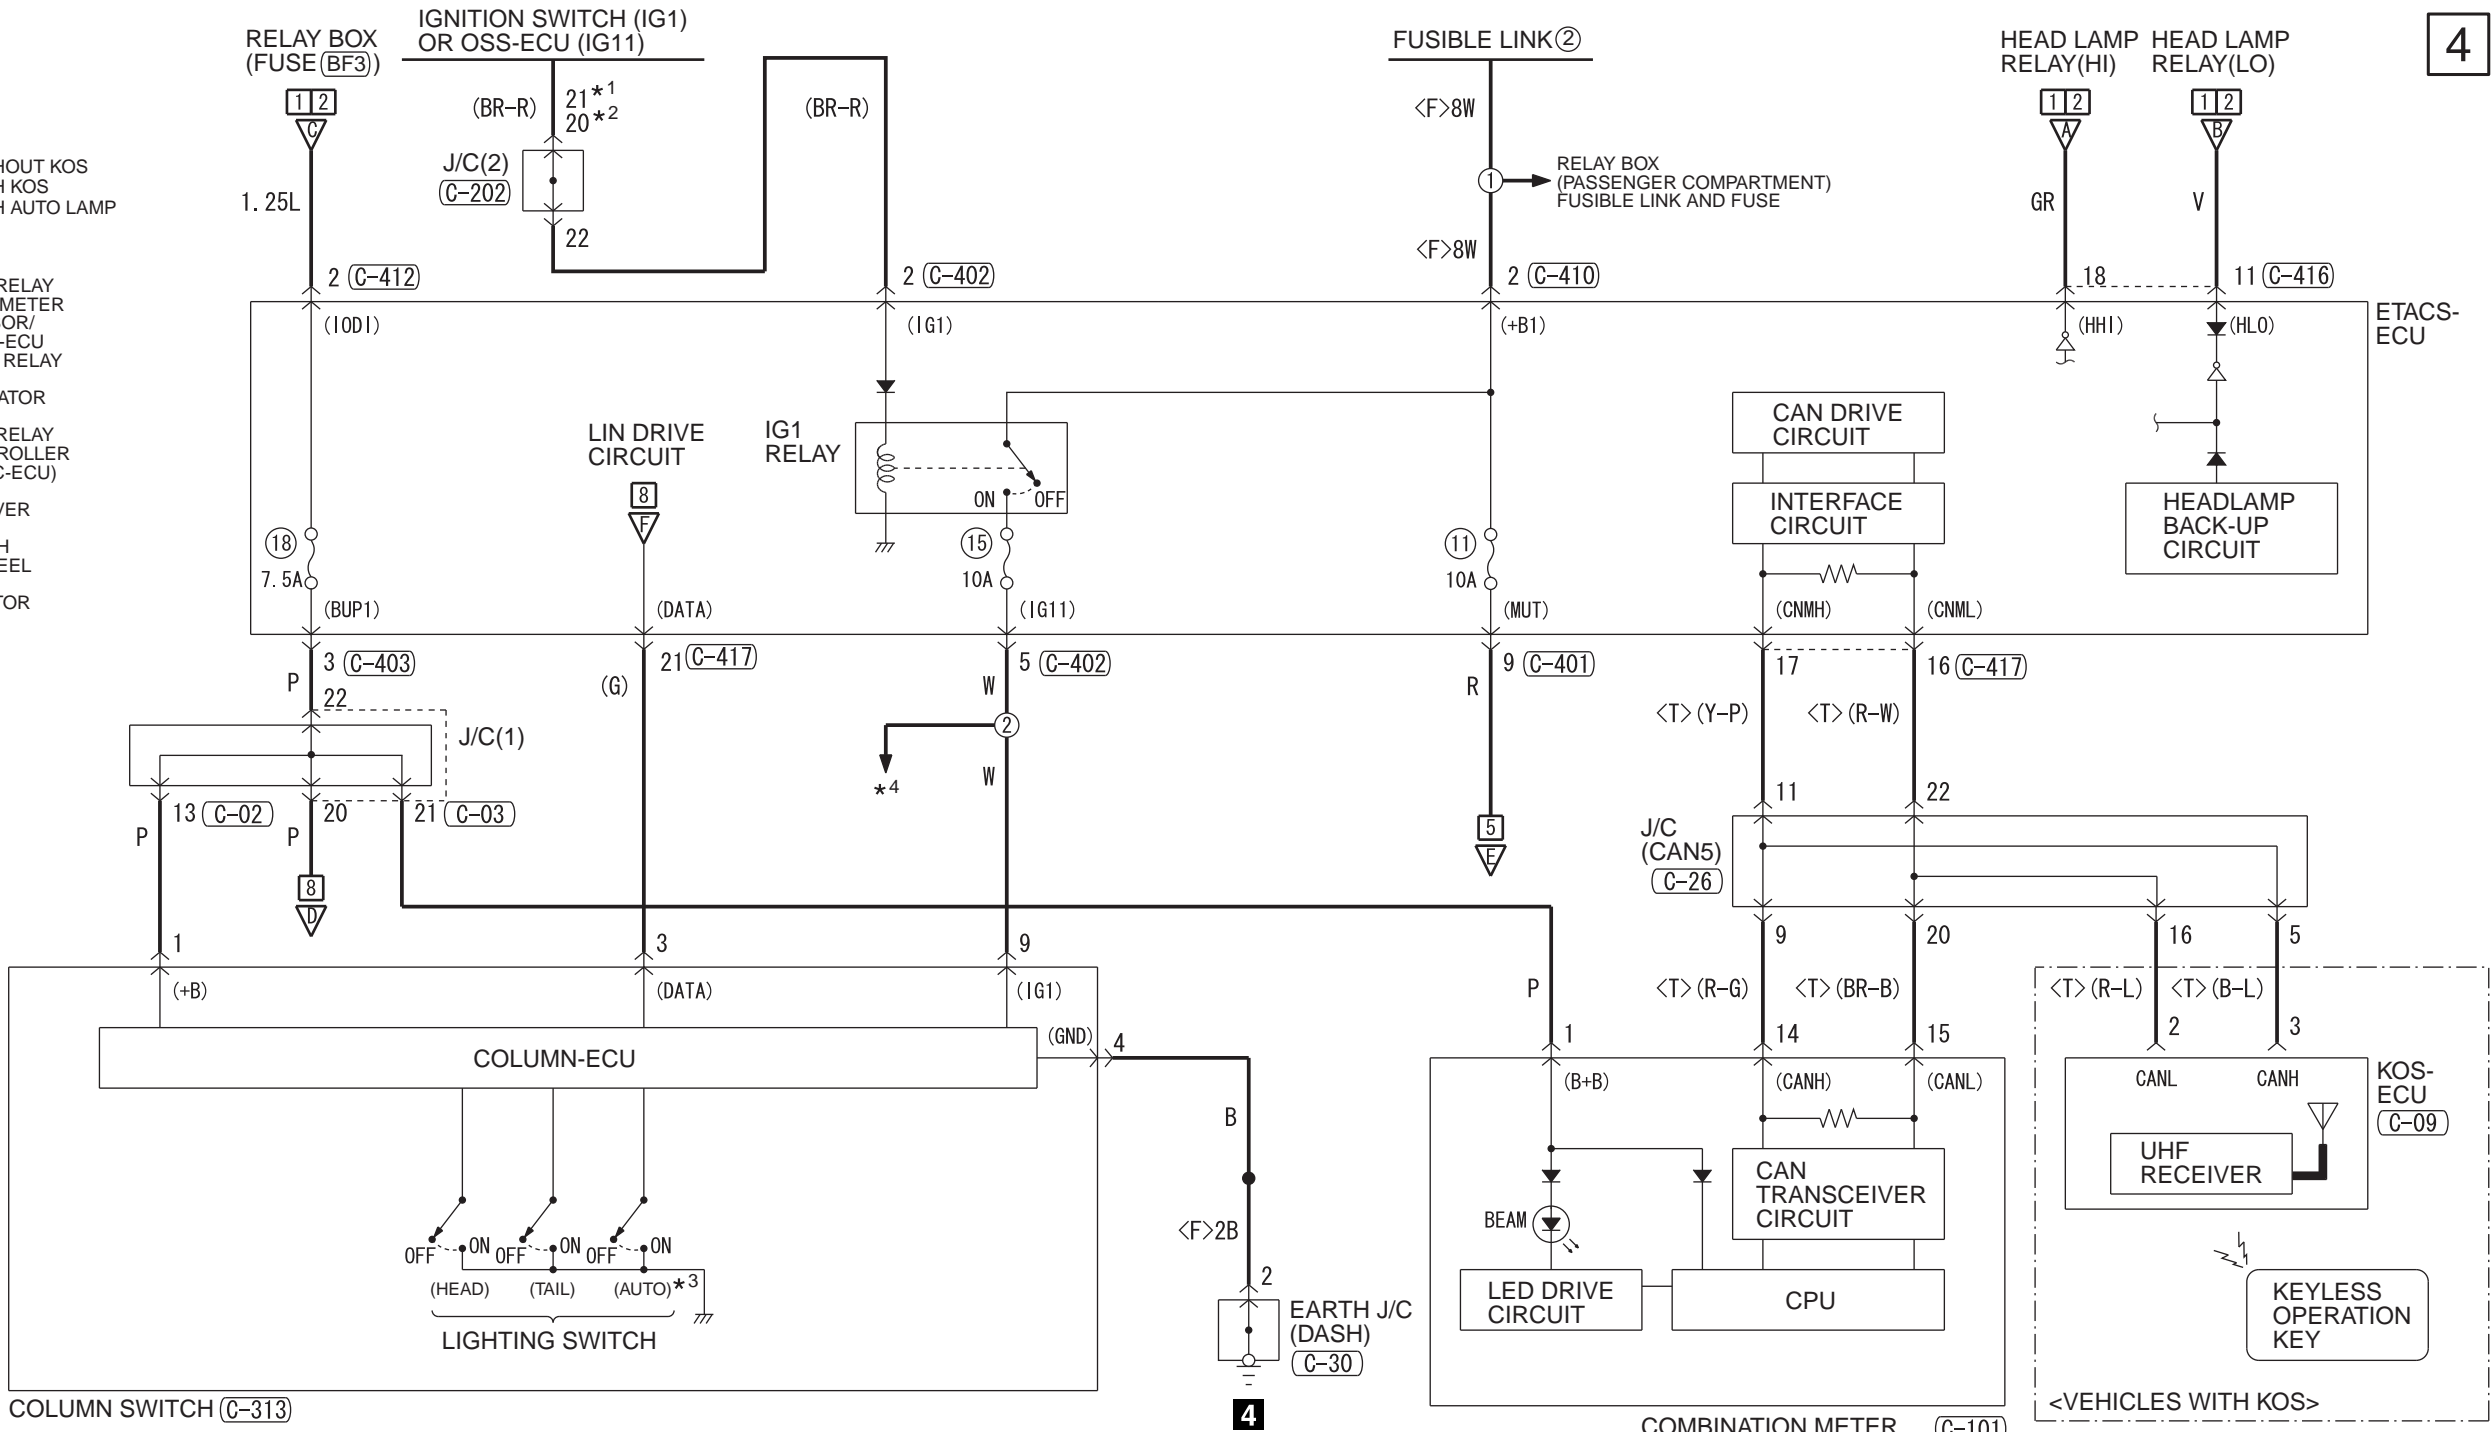

- NOTE
- *1 : VEHICLES WITHOUT KOS
 - *2 : VEHICLES WITH KOS
 - *3 : VEHICLES WITH AUTO LAMP
 - *4 : -ABS-ECU
 - ACC/FCM-ECU
 - ASC-ECU
 - A/T CONTROL RELAY
 - COMBINATION METER
 - CORNER SENSOR/BACK SENSOR-ECU
 - CVT CONTROL RELAY
 - EPS-ECU
 - HAZARD INDICATOR ASSEMBLY
 - HEATED SEAT RELAY
 - HEATER CONTROLLER ASSEMBLY (A/C-ECU)
 - KOS-ECU
 - SELECTOR LEVER ASSEMBLY
 - SONAR SWITCH
 - STEERING WHEEL SENSOR
 - SUNROOF MOTOR ASSEMBLY

Wiring Connector Details:

- C-02** (MU801515): 12-pin connector.
- C-03** (MU801515): 12-pin connector.
- C-09** (AMP): 8-pin connector.
- C-26** (MU801515): 12-pin connector.
- C-30** (MU801847): 10-pin connector.
- C-410** (MU801325): 2-pin connector.
- C-412** (MU801325): 2-pin connector.
- C-416** (MU801839): 8-pin connector.
- C-417** (MU801845): 36-pin connector.
- C-101** (AMP): 24-pin connector.
- C-202** (MU801515): 12-pin connector.
- C-313** (MU801514): 10-pin connector.
- C-401** (MU801841): 9-pin connector.
- C-402** (MU801839): 8-pin connector.
- C-403** (MU801845): 10-pin connector.

Wire colour code:
 B: Black LG: Light green G: Green L: Blue W: White Y: Yellow SB: Sky blue
 BR: Brown O: Orange GR: Grey R: Red P: Pink V: Violet PU: Purple SI: Silver