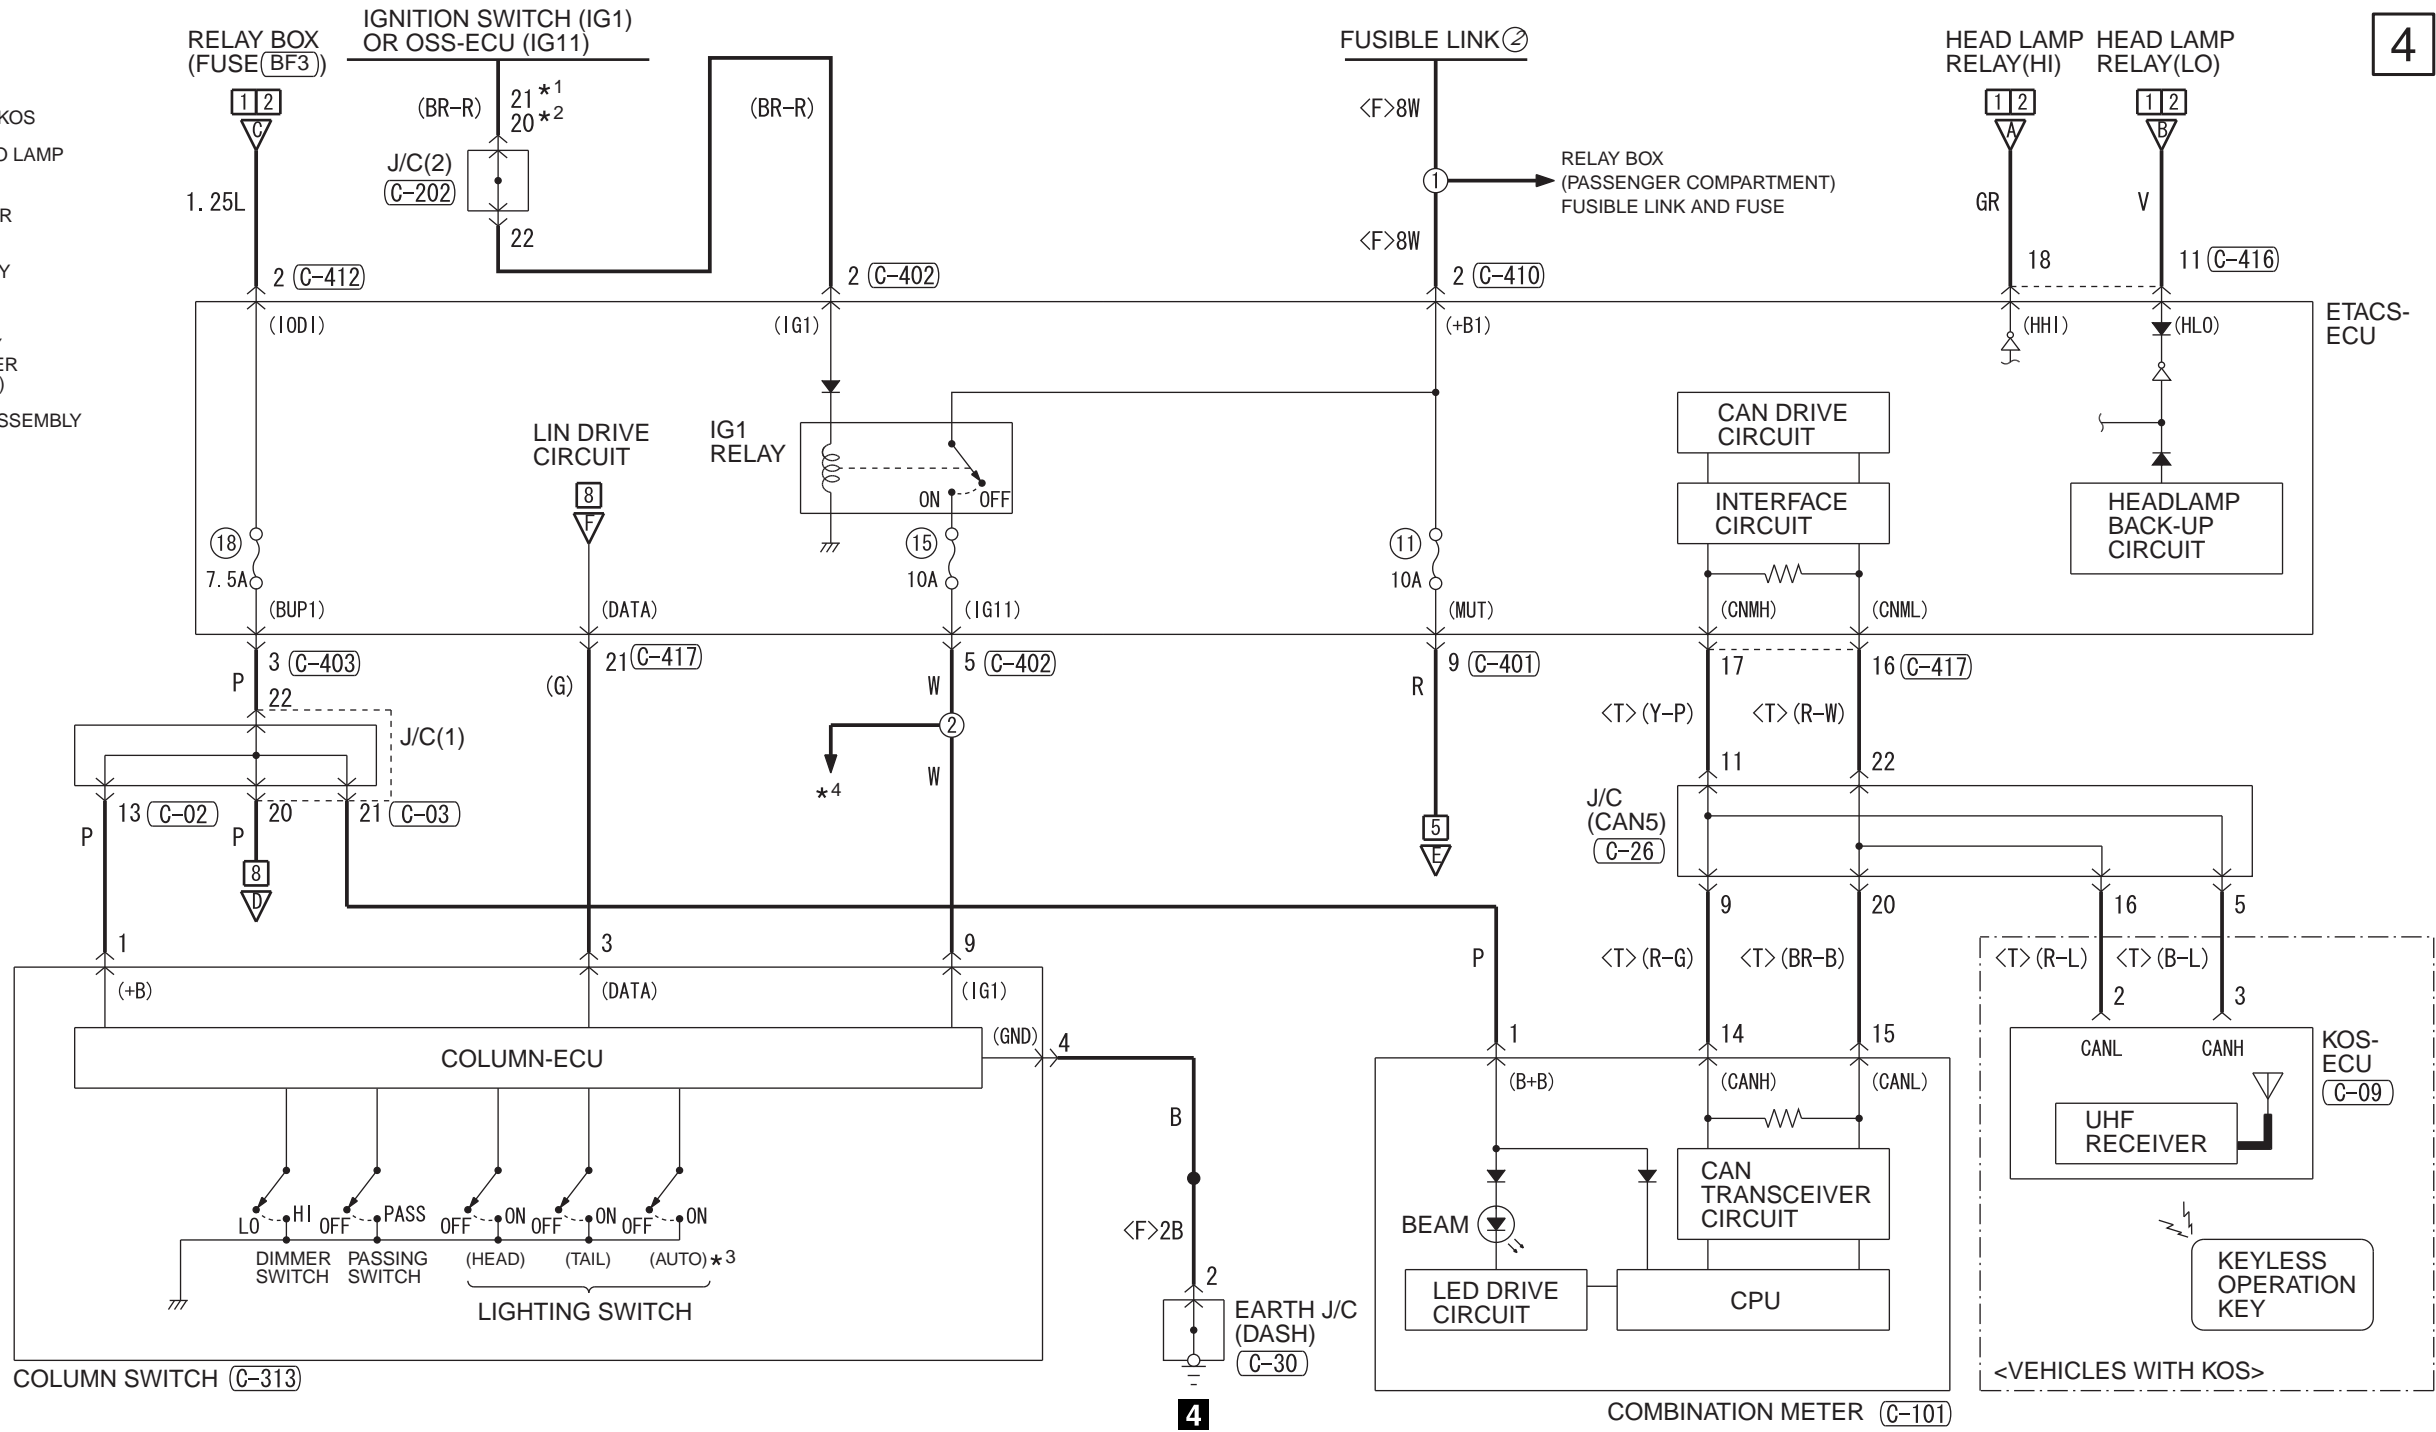

- NOTE
- *1: VEHICLES WITHOUT KOS
 - *2: VEHICLES WITH KOS
 - *3: VEHICLES WITH AUTO LAMP
 - *4: -ABS-ECU
 - ASC-ECU
 - COMBINATION METER
 - CORNER SENSOR/
 - BACK SENSOR-ECU
 - CVT CONTROL RELAY
 - EPS-ECU
 - HAZARD INDICATOR
 - ASSEMBLY
 - HEATED SEAT RELAY
 - HEATER CONTROLLER
 - ASSEMBLY (A/C-ECU)
 - KOS-ECU
 - SELECTOR LEVER ASSEMBLY
 - SONAR SWITCH
 - STEERING WHEEL
 - SENSOR
 - SUNROOF MOTOR
 - ASSEMBLY

Wiring Connector Pinouts:

- C-02:** MU801515 (12 pins)
- C-03:** MU801515 (12 pins)
- C-09:** (12 pins)
- C-26:** MU801515 (12 pins)
- C-30:** MU801847 (10 pins)
- C-401:** MU801841 (8 pins)
- C-402:** MU801839 (8 pins)
- C-403:** MU801845 (10 pins)
- C-410:** (2 pins)
- C-412:** MU801325 (2 pins)
- C-417:** (36 pins)

Wire colour code:
 B : Black LG : Light green G : Green L : Blue W : White Y : Yellow SB : Sky blue
 BR : Brown O : Orange GR : Grey R : Red P : Pink V : Violet PU : Purple SI : Silver