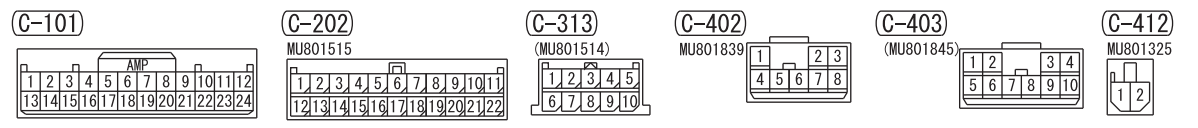

- NOTE
- *1 : VEHICLES WITHOUT KOS
 - *2 : VEHICLES WITH KOS
 - *3 : VEHICLES WITH AUTO LAMP
 - *4 : ABS-ECU
 - ACC/FCM-ECU
 - ASC-ECU
 - A/T CONTROL RELAY
 - COMBINATION METER
 - CORNER SENSOR/BACK SENSOR-ECU
 - CVT CONTROL RELAY
 - EPS-ECU
 - HAZARD INDICATOR ASSEMBLY
 - HEATED SEAT RELAY
 - HEATER CONTROLLER ASSEMBLY (A/C-ECU)
 - KOS-ECU
 - SELECTOR LEVER ASSEMBLY
 - SONAR SWITCH
 - STEERING WHEEL SENSOR
 - SUNROOF MOTOR ASSEMBLY

Wire colour code
 B : Black LG : Light green G : Green L : Blue W : White Y : Yellow SB : Sky blue
 BR : Brown O : Orange GR : Grey R : Red P : Pink V : Violet PU : Purple SI : Silver