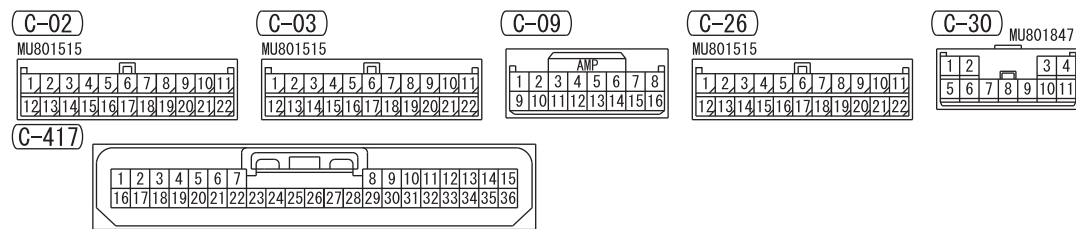

- NOTE
- *1 : VEHICLES WITHOUT KOS
 - *2 : VEHICLES WITH KOS
 - *3 : VEHICLES WITH AUTO LAMP
 - *4 : ABS-ECU
 - ACC/FCM-ECU
 - ASC-ECU
 - A/T CONTROL RELAY
 - COMBINATION METER
 - CORNER SENSOR/BACK SENSOR-ECU
 - CVT CONTROL RELAY
 - EPS-ECU
 - HAZARD INDICATOR ASSEMBLY
 - HEATED SEAT RELAY
 - HEATER CONTROLLER ASSEMBLY (A/C-ECU)
 - KOS-ECU
 - SELECTOR LEVER ASSEMBLY
 - SONAR SWITCH
 - STEERING WHEEL SENSOR
 - SUNROOF MOTOR ASSEMBLY

Wire colour code
 B : Black LG : Light green G : Green L : Blue W : White Y : Yellow SB : Sky blue
 BR : Brown O : Orange GR : Grey R : Red P : Pink V : Violet PU : Purple SI : Silver