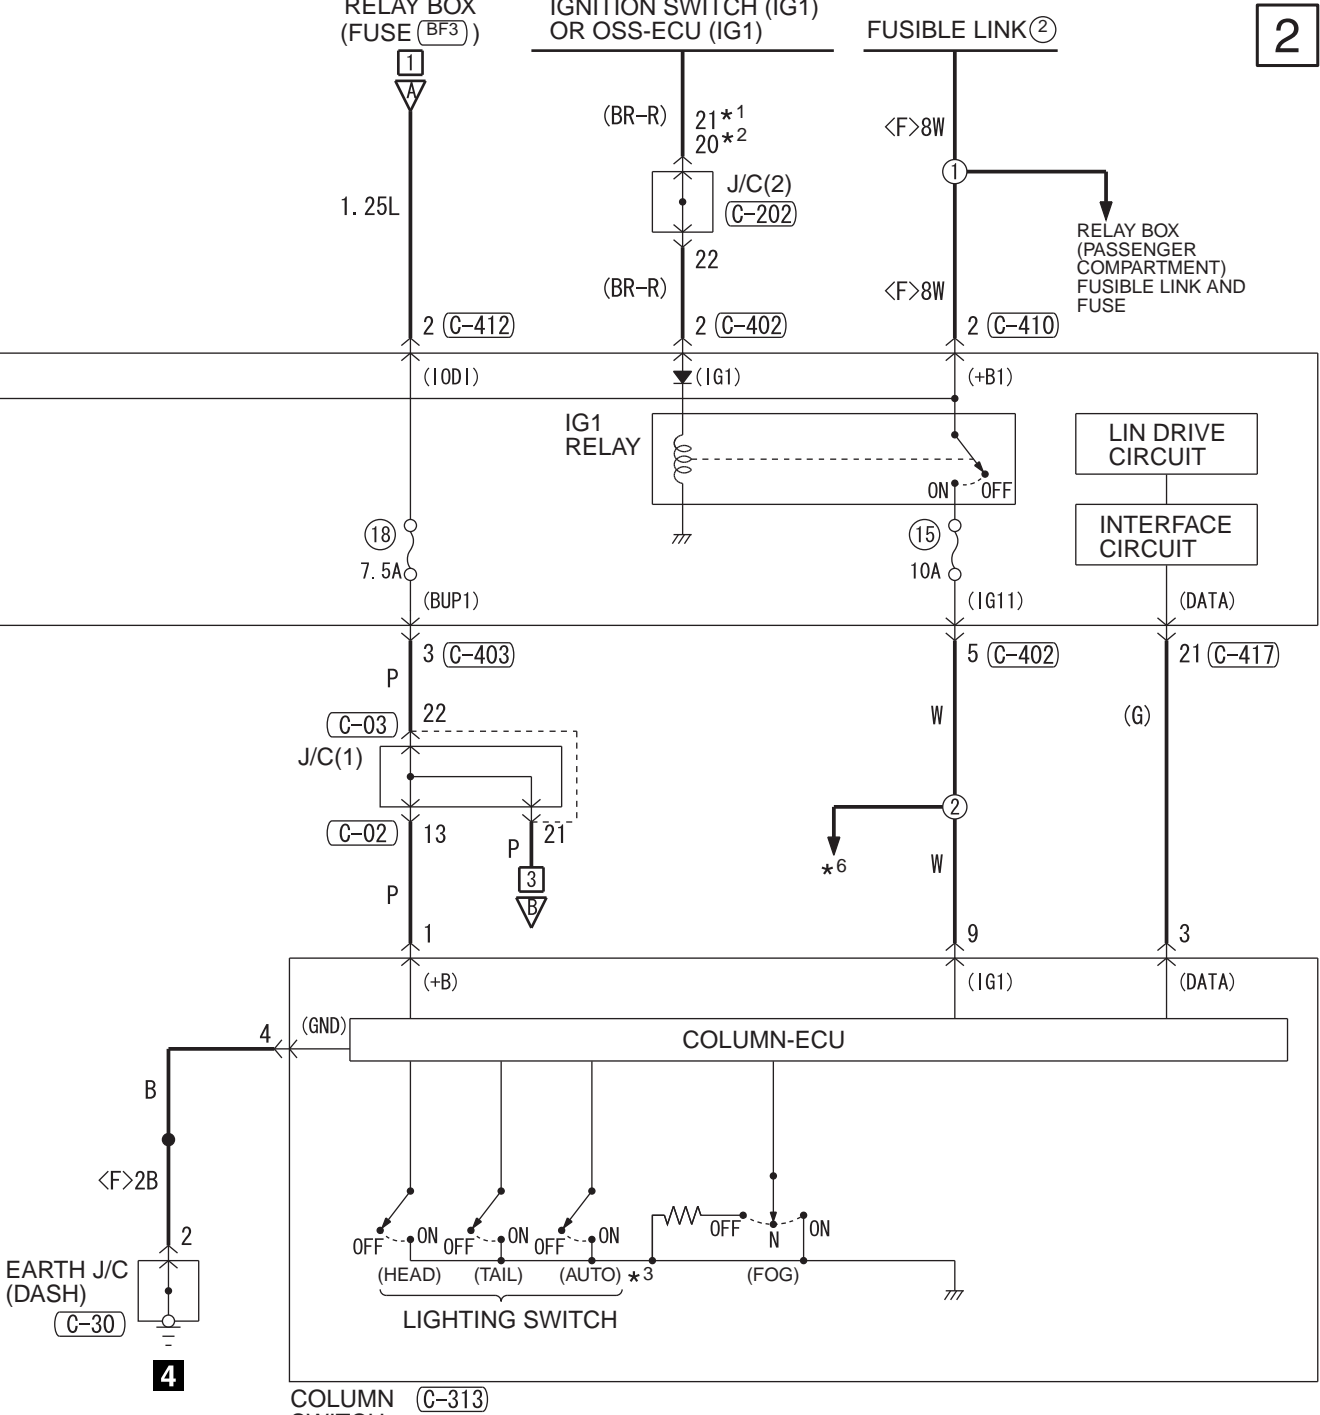

- NOTE
- *1 : VEHICLES WITHOUT KOS
 - *2 : VEHICLES WITH KOS
 - *3 : VEHICLES WITH AUTO LAMP
 - *4 : LHD
 - *5 : RHD
 - *6 : -ABS-ECU
 - ACC/FCM-ECU
 - ASC-ECU
 - A/T CONTROL RELAY
 - COMBINATION METER
 - CORNER SENSOR/ BACK SENSOR-ECU
 - CVT CONTROL RELAY
 - EPS-ECU
 - HAZARD INDICATOR ASSEMBLY
 - HEATED SEAT RELAY
 - HEATER CONTROLLER ASSEMBLY (A/C-ECU)
 - KOS-ECU
 - SELECTOR LEVER ASSEMBLY
 - SONAR SWITCH
 - STEERING WHEEL SENSOR
 - SUNROOF MOTOR ASSEMBLY

Component list and wire color code:

- A-21X, A-28, A-33, A-35, C-02, C-03, C-27, C-30, C-34, C-402, C-403, C-410, C-412, C-417, C-419, C-220, C-313, C-401

Wire colour code

B : Black LG : Light green G : Green L : Blue W : White
 Y : Yellow SB : Sky blue BR : Brown O : Orange GR : Grey
 R : Red P : Pink V : Violet PU : Purple SI : Silver