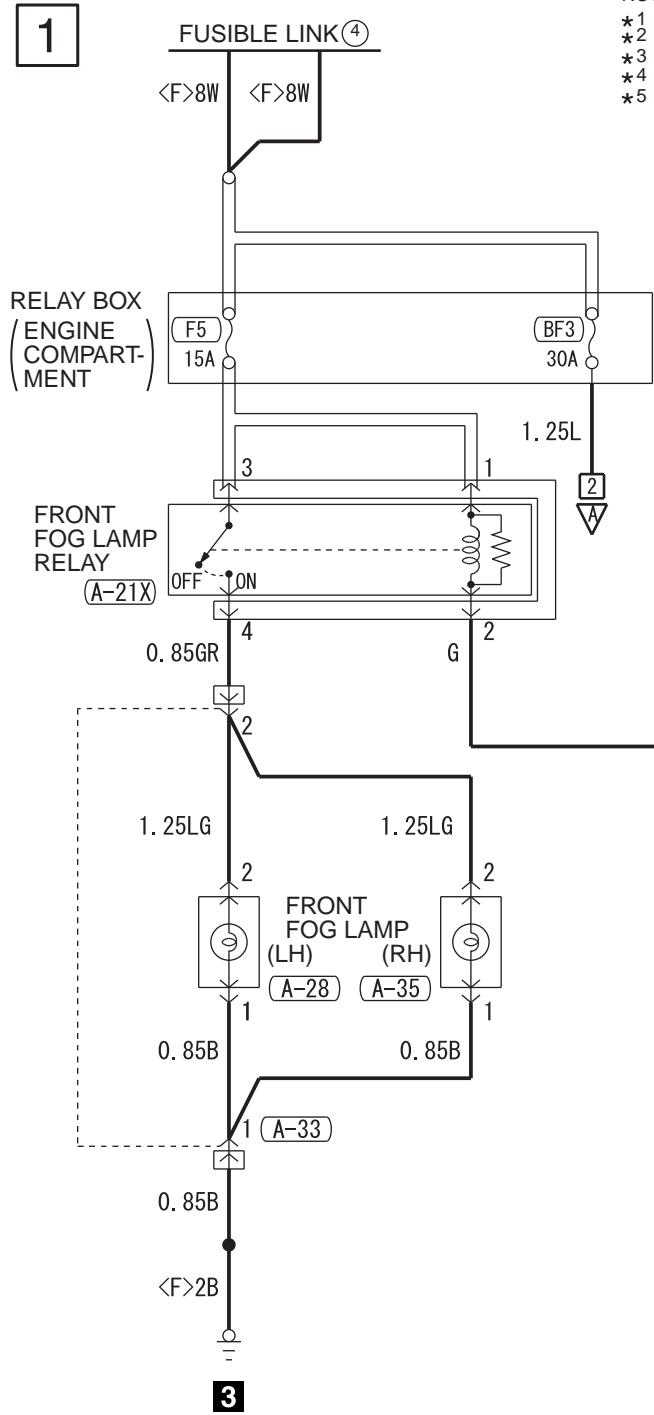

- NOTE
- *1 : VEHICLES WITHOUT KOS
 - *2 : VEHICLES WITH KOS
 - *3 : VEHICLES WITH AUTO LAMP
 - *4 : LHD
 - *5 : RHD
 - *6 : -ABS-ECU
 - ACC/FCM-ECU
 - ASC-ECU
 - A/T CONTROL RELAY
 - COMBINATION METER
 - CORNER SENSOR/ BACK SENSOR-ECU
 - CVT CONTROL RELAY
 - EPS-ECU
 - HAZARD INDICATOR ASSEMBLY
 - HEATED SEAT RELAY
 - HEATER CONTROLLER ASSEMBLY (A/C-ECU)
 - KOS-ECU
 - SELECTOR LEVER ASSEMBLY
 - SONAR SWITCH
 - STEERING WHEEL SENSOR
 - SUNROOF MOTOR ASSEMBLY

Component list and wire color code:

- A-21X, A-28, A-33, A-35, C-02, C-03, C-27, C-30, C-34, C-402, C-403, C-410, C-412, C-417, C-419, C-220, C-313, C-401

Wire colour code

B : Black LG : Light green G : Green L : Blue W : White
 Y : Yellow SB : Sky blue BR : Brown O : Orange GR : Grey
 R : Red P : Pink V : Violet PU : Purple SI : Silver