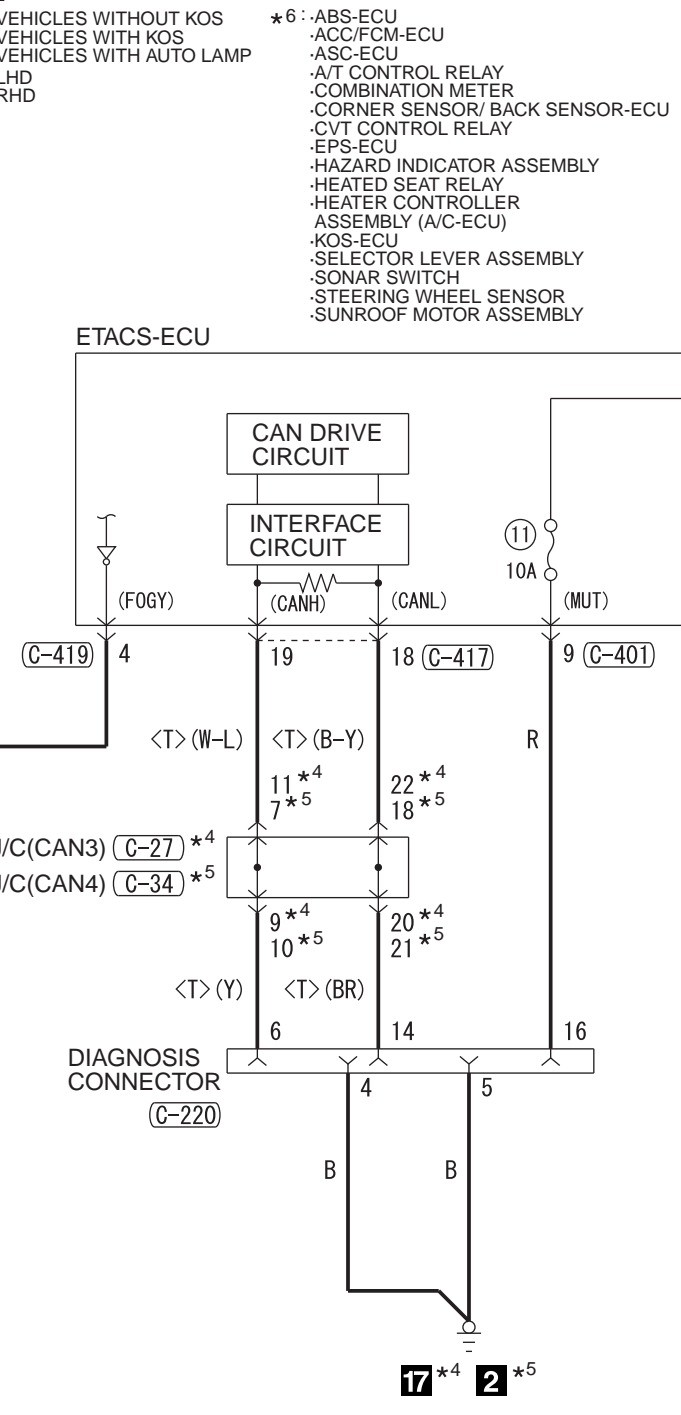

- NOTE
- *1 : VEHICLES WITHOUT KOS
 - *2 : VEHICLES WITH KOS
 - *3 : VEHICLES WITH AUTO LAMP
 - *4 : LHD
 - *5 : RHD
 - *6 : -ABS-ECU
 - ACC/FCM-ECU
 - ASC-ECU
 - A/T CONTROL RELAY
 - COMBINATION METER
 - CORNER SENSOR/ BACK SENSOR-ECU
 - CVT CONTROL RELAY
 - EPS-ECU
 - HAZARD INDICATOR ASSEMBLY
 - HEATED SEAT RELAY
 - HEATER CONTROLLER ASSEMBLY (A/C-ECU)
 - KOS-ECU
 - SELECTOR LEVER ASSEMBLY
 - SONAR SWITCH
 - STEERING WHEEL SENSOR
 - SUNROOF MOTOR ASSEMBLY

Component list and wire color code:

- A-21X, A-28, A-33, A-35, C-02, C-03, C-27, C-30, C-34, C-402, C-403, C-410, C-412, C-417, C-419, C-220, C-313, C-401

Wire colour code

B : Black LG : Light green G : Green L : Blue W : White
 Y : Yellow SB : Sky blue BR : Brown O : Orange GR : Grey
 R : Red P : Pink V : Violet PU : Purple SI : Silver