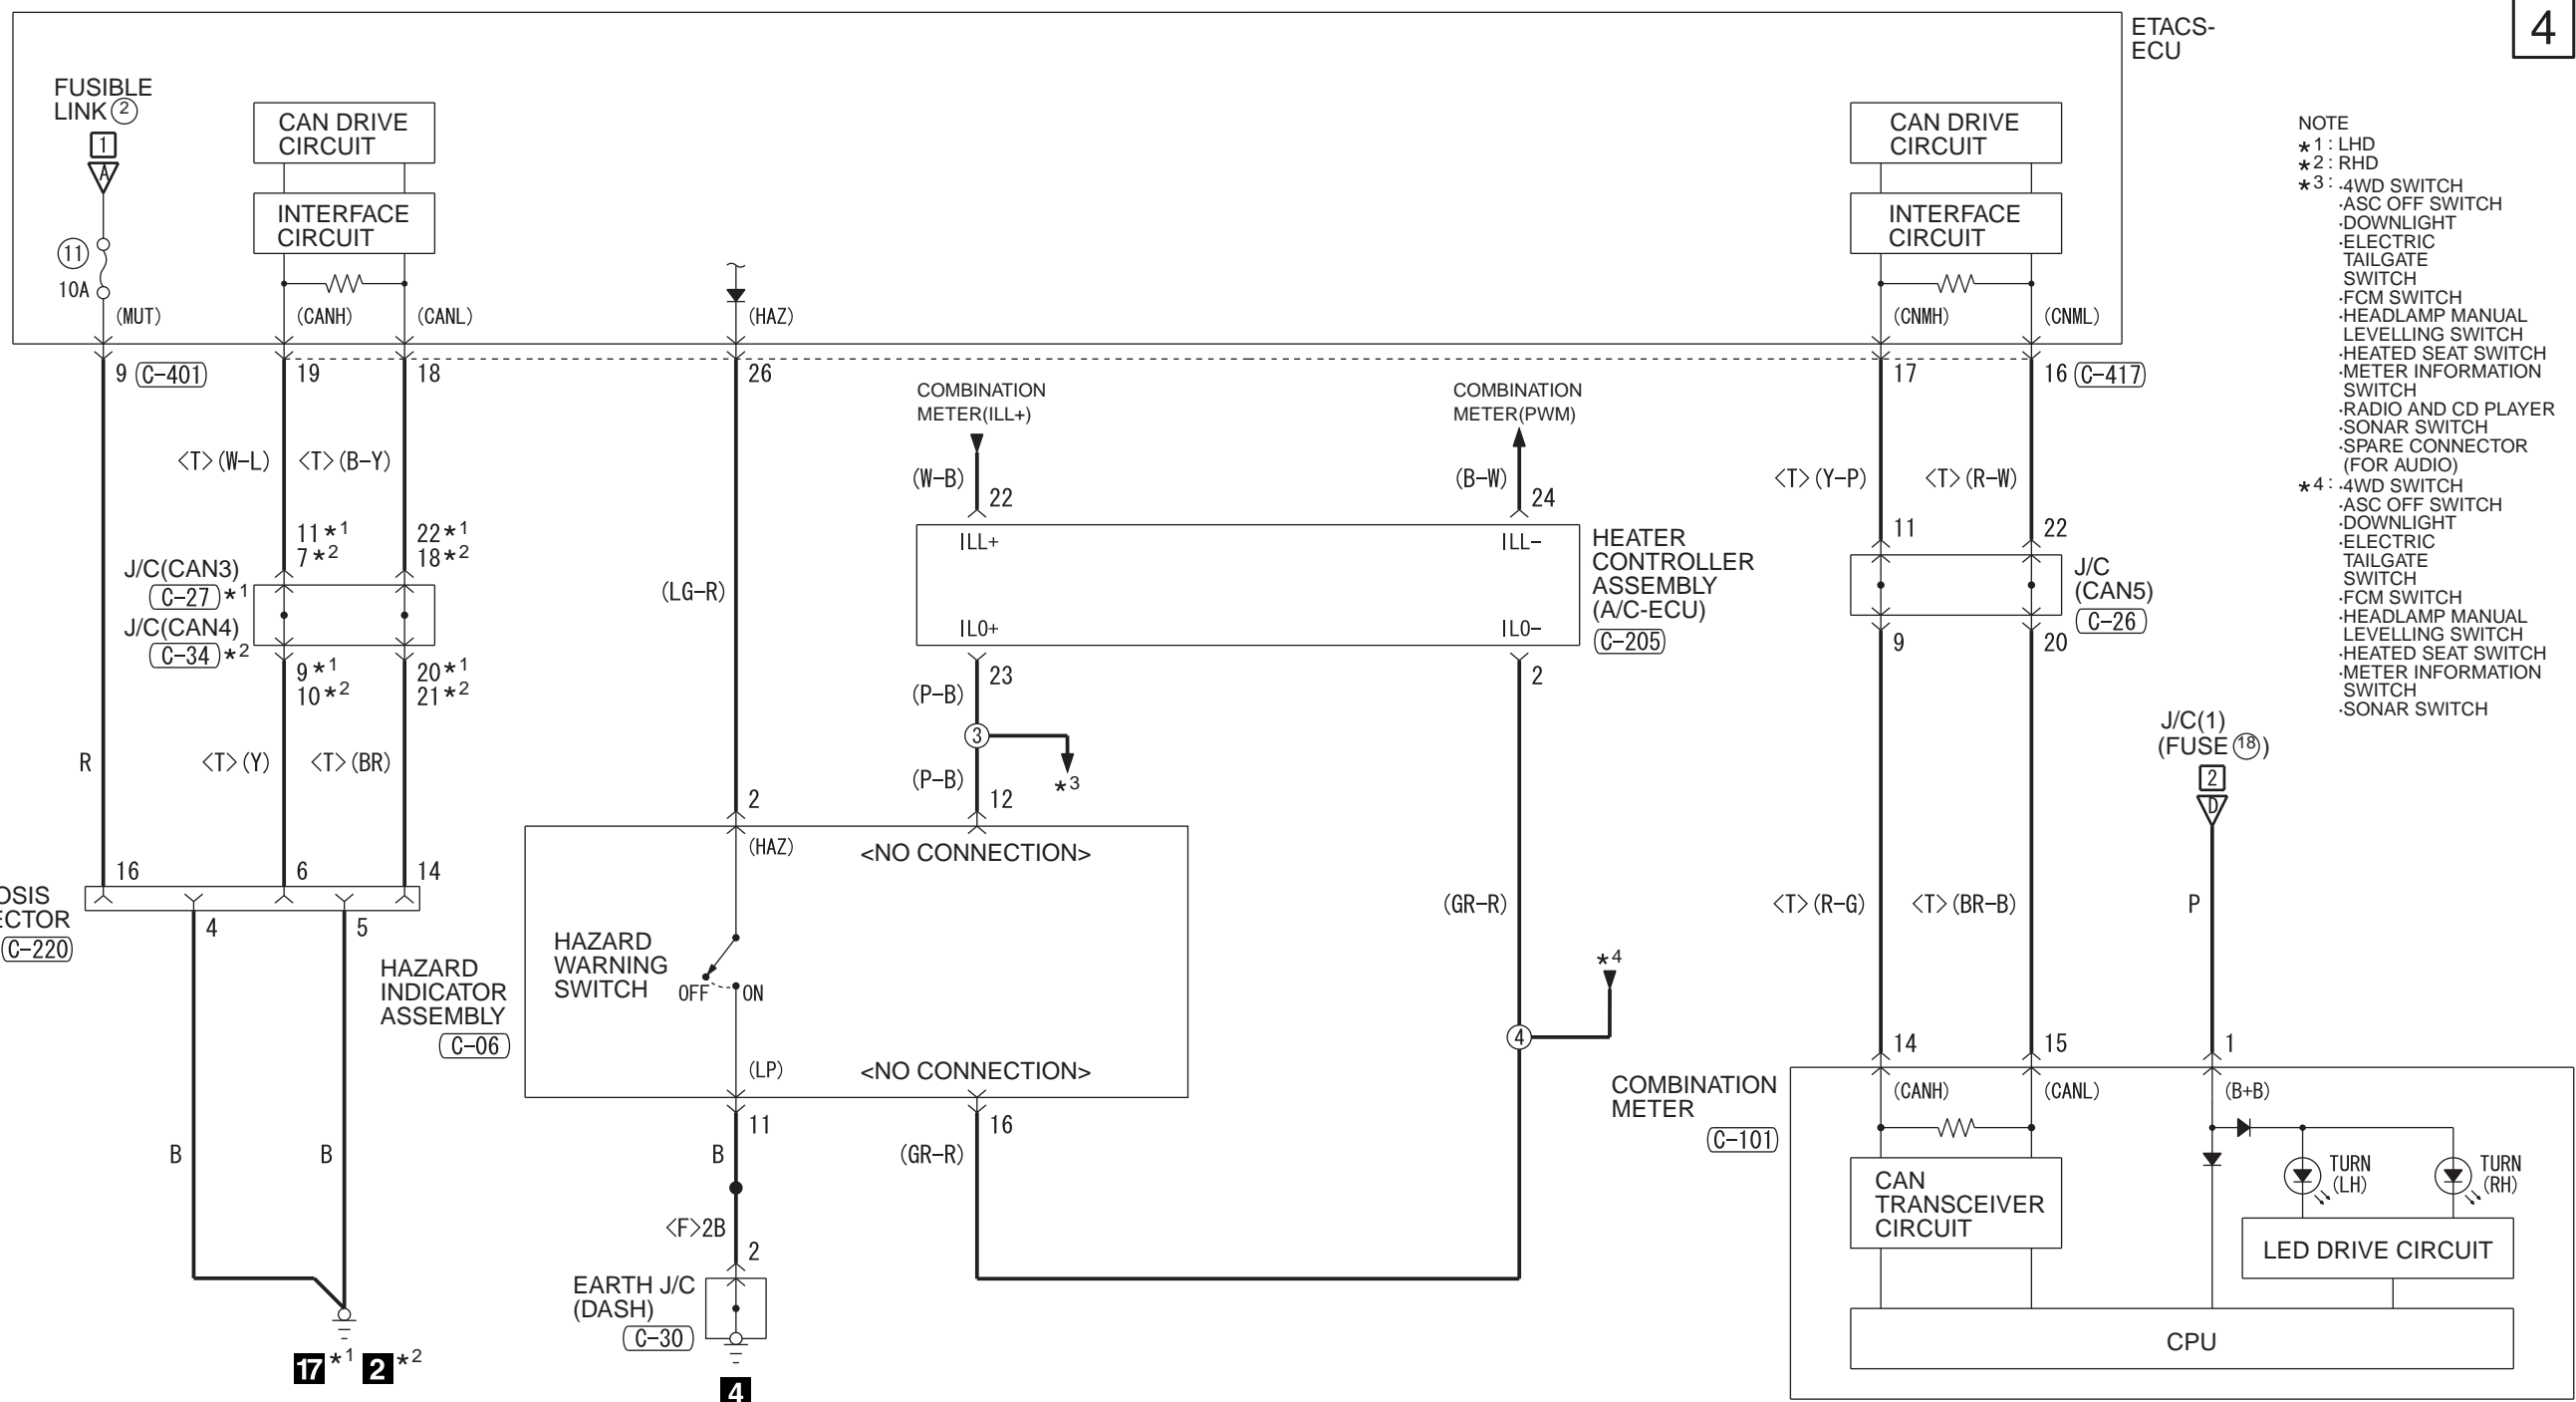

ETACS-ECU

- NOTE
- *1: LHD
 - *2: RHD
 - *3:
 - 4WD SWITCH
 - ASC OFF SWITCH
 - DOWNLIGHT
 - ELECTRIC TAILGATE SWITCH
 - FCM SWITCH
 - HEADLAMP MANUAL LEVELLING SWITCH
 - HEATED SEAT SWITCH
 - METER INFORMATION SWITCH
 - RADIO AND CD PLAYER
 - SONAR SWITCH
 - SPARE CONNECTOR (FOR AUDIO)
 - *4:
 - 4WD SWITCH
 - ASC OFF SWITCH
 - DOWNLIGHT
 - ELECTRIC TAILGATE SWITCH
 - FCM SWITCH
 - HEADLAMP MANUAL LEVELLING SWITCH
 - HEATED SEAT SWITCH
 - METER INFORMATION SWITCH
 - SONAR SWITCH

Wire colour code
 B:Black LG:Light green G:Green L:Blue W:White Y:Yellow SB:Sky blue
 BR:Brown O:Orange GR:Grey R:Red P:Pink V:Violet PU:Purple SI:Silver