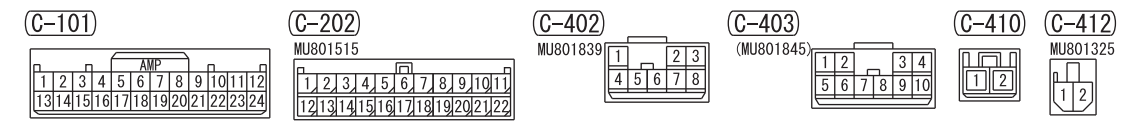

COMBINATION METER (C-101)

- ABS-ECU
- ACC/FCM-ECU
- ASC-ECU
- A/T CONTROL RELAY
- COLUMN SWITCH
- CORNER SENSOR/BACK SENSOR-ECU
- CVT CONTROL RELAY
- EPS-ECU
- HAZARD INDICATOR ASSEMBLY
- HEATED SEAT RELAY
- HEATER CONTROLLER ASSEMBLY (A/C-ECU)
- KOS-ECU
- SELECTOR LEVER ASSEMBLY
- SONAR SWITCH
- STEERING WHEEL SENSOR
- SUNROOF MOTOR ASSEMBLY

NOTE
 *1 : VEHICLES WITHOUT KOS
 *2 : VEHICLES WITH KOS
 *3 : VEHICLES WITH STANDARD METER

Wire colour code
 B : Black LG : Light green G : Green L : Blue W : White Y : Yellow SB : Sky blue
 BR : Brown O : Orange GR : Grey R : Red P : Pink V : Violet PU : Purple SI : Silver