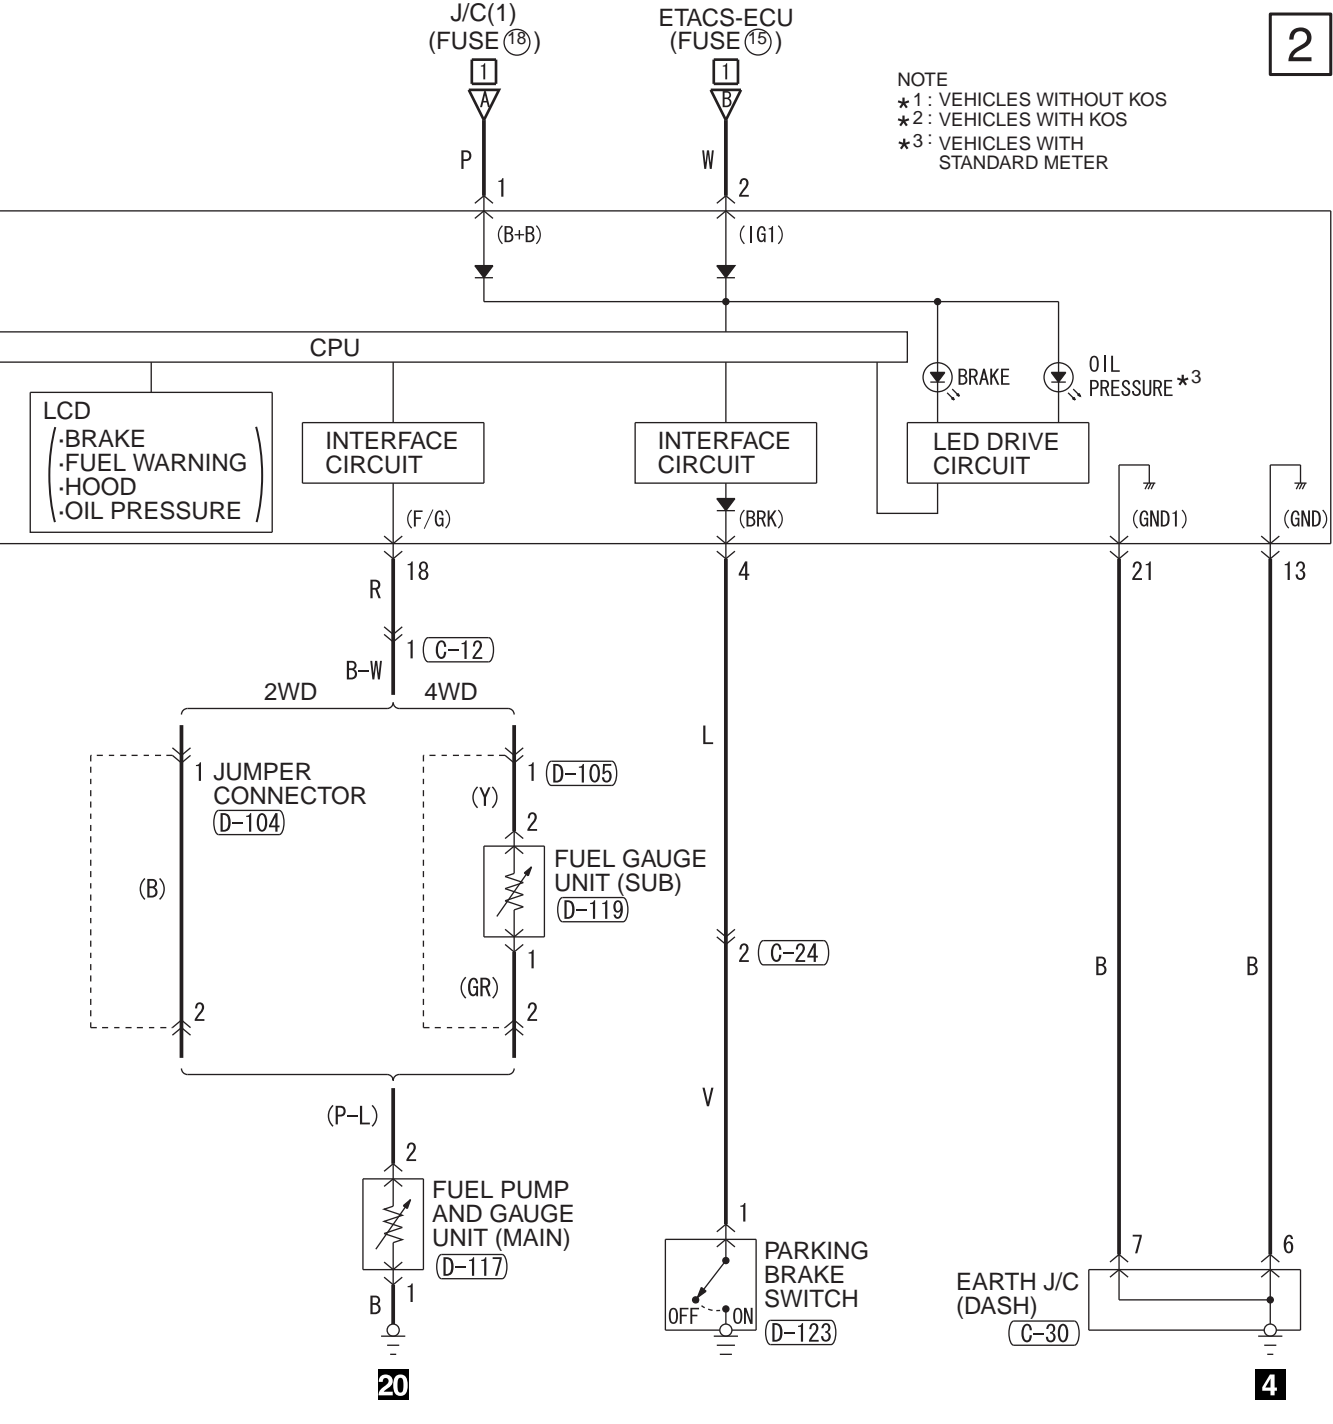

COMBINATION METER (C-101)

- ABS-ECU
- ACC/FCM-ECU
- ASC-ECU
- A/T CONTROL RELAY
- COLUMN SWITCH
- CORNER SENSOR/BACK SENSOR-ECU
- CVT CONTROL RELAY
- EPS-ECU
- HAZARD INDICATOR ASSEMBLY
- HEATED SEAT RELAY
- HEATER CONTROLLER ASSEMBLY (A/C-ECU)
- KOS-ECU
- SELECTOR LEVER ASSEMBLY
- SONAR SWITCH
- STEERING WHEEL SENSOR
- SUNROOF MOTOR ASSEMBLY

NOTE
 *1 : VEHICLES WITHOUT KOS
 *2 : VEHICLES WITH KOS
 *3 : VEHICLES WITH STANDARD METER

Wire colour code
 B : Black LG : Light green G : Green L : Blue W : White Y : Yellow SB : Sky blue
 BR : Brown O : Orange GR : Grey R : Red P : Pink V : Violet PU : Purple SI : Silver