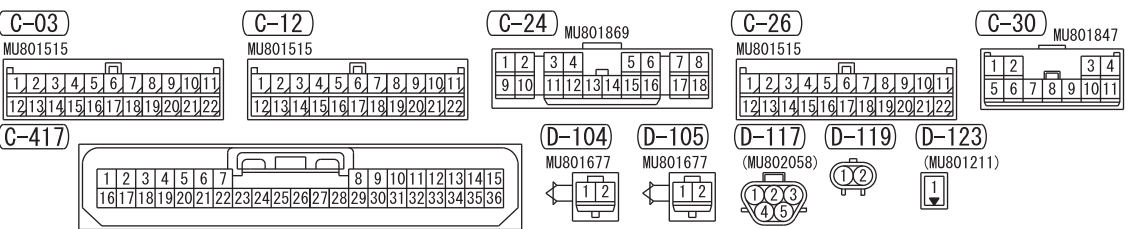

COMBINATION METER (C-101)

- ABS-ECU
- ACC/FCM-ECU
- ASC-ECU
- A/T CONTROL RELAY
- COLUMN SWITCH
- CORNER SENSOR/BACK SENSOR-ECU
- CVT CONTROL RELAY
- EPS-ECU
- HAZARD INDICATOR ASSEMBLY
- HEATED SEAT RELAY
- HEATER CONTROLLER ASSEMBLY (A/C-ECU)
- KOS-ECU
- SELECTOR LEVER ASSEMBLY
- SONAR SWITCH
- STEERING WHEEL SENSOR
- SUNROOF MOTOR ASSEMBLY

NOTE
 *1 : VEHICLES WITHOUT KOS
 *2 : VEHICLES WITH KOS
 *3 : VEHICLES WITH STANDARD METER

Wire colour code
 B : Black LG : Light green G : Green L : Blue W : White Y : Yellow SB : Sky blue
 BR : Brown O : Orange GR : Grey R : Red P : Pink V : Violet PU : Purple SI : Silver