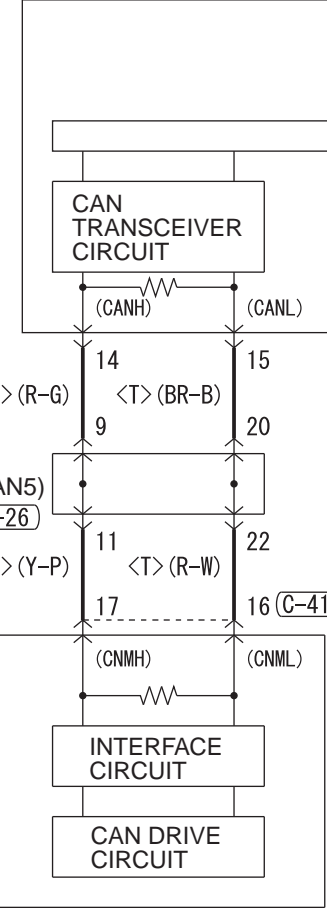

COMBINATION METER (C-101)

- ABS-ECU
- ACC/FCM-ECU
- ASC-ECU
- A/T CONTROL RELAY
- COLUMN SWITCH
- CORNER SENSOR/BACK SENSOR-ECU
- CVT CONTROL RELAY
- EPS-ECU
- HAZARD INDICATOR ASSEMBLY
- HEATED SEAT RELAY
- HEATER CONTROLLER ASSEMBLY (A/C-ECU)
- KOS-ECU
- SELECTOR LEVER ASSEMBLY
- SONAR SWITCH
- STEERING WHEEL SENSOR
- SUNROOF MOTOR ASSEMBLY

NOTE
 *1 : VEHICLES WITHOUT KOS
 *2 : VEHICLES WITH KOS
 *3 : VEHICLES WITH STANDARD METER

Wire colour code
 B : Black LG : Light green G : Green L : Blue W : White Y : Yellow SB : Sky blue
 BR : Brown O : Orange GR : Grey R : Red P : Pink V : Violet PU : Purple SI : Silver