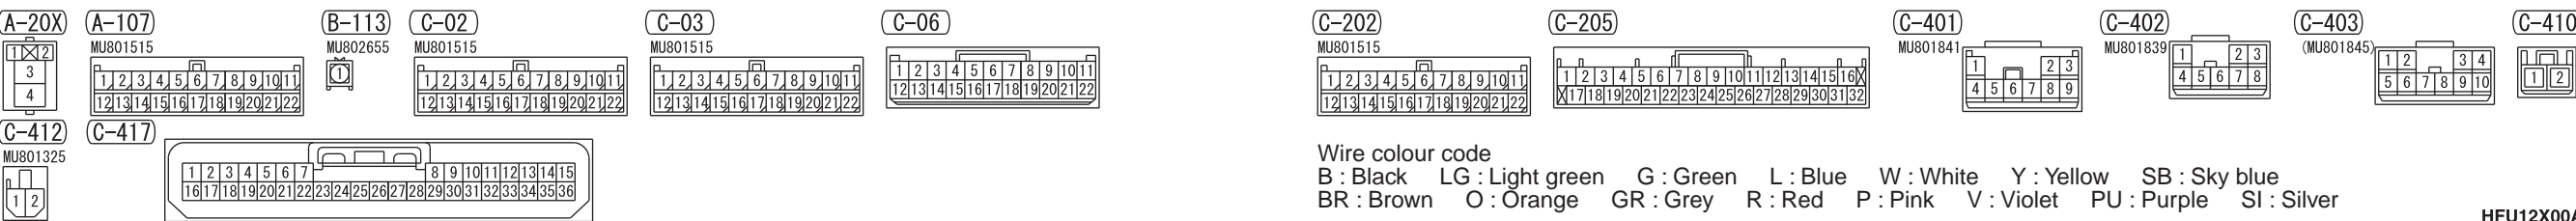

NOTE  
 \*1 : VEHICLES WITHOUT KOS  
 \*2 : VEHICLES WITH KOS

<NO CONNECTION>  
 HAZARD INDICATOR ASSEMBLY (C-06)

- .ABS-ECU
- .ACC/FCM-ECU
- .ASC-ECU
- .A/T CONTROL RELAY
- .COLUMN SWITCH
- .COMBINATION METER
- .CORNER SENSOR/BACK SENSOR-ECU
- .CVT CONTROL RELAY
- .EPS-ECU
- .HAZARD INDICATOR ASSEMBLY
- .HEATED SEAT RELAY
- .KOS-ECU
- .SELECTOR LEVER ASSEMBLY
- .SONAR SWITCH
- .STEERING WHEEL SENSOR

Wire colour code  
 B: Black LG: Light green G: Green L: Blue W: White Y: Yellow SB: Sky blue  
 BR: Brown O: Orange GR: Grey R: Red P: Pink V: Violet PU: Purple SI: Silver