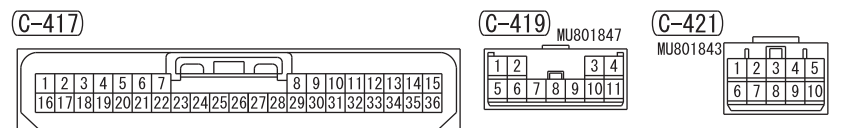

IGNITION SWITCH (IG1) OR OSS-ECU (IG1)

FUSIBLE LINK ②

IGNITION SWITCH (ACC) OR OSS-ECU (ACC)

- NOTE
- *1 : VEHICLES WITHOUT KOS
 - *2 : VEHICLES WITH KOS
 - *3 : VEHICLES WITHOUT RAIN SENSITIVE AUTO WIPER
 - *4 : VEHICLES WITH RAIN SENSITIVE AUTO WIPER
 - *5 : WINDSHIELD INTERMITTENT WIPER INTERVAL ADJUSTING KNOB <VEHICLES WITHOUT RAIN SENSITIVE AUTO WIPER>
 - *6 : ABS-ECU, ASC-ECU, COMBINATION METER, CORNER SENSOR/BACK SENSOR-ECU, CVT CONTROL RELAY, EPS-ECU, HAZARD INDICATOR ASSEMBLY, HEATED SEAT RELAY, HEATER CONTROLLER ASSEMBLY (A/C-ECU), KOS-ECU, SELECTOR LEVER ASSEMBLY, SONAR SWITCH, STEERING WHEEL SENSOR, SUNROOF MOTOR ASSEMBLY

Wire colour code
 B : Black LG : Light green G : Green L : Blue W : White Y : Yellow SB : Sky blue
 BR : Brown O : Orange GR : Grey R : Red P : Pink V : Violet PU : Purple SI : Silver