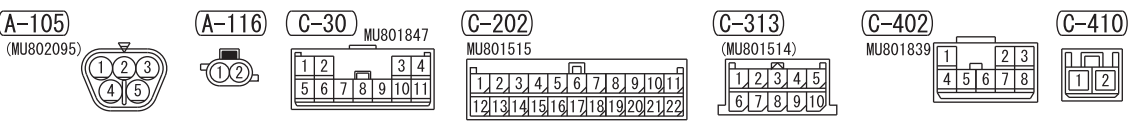

IGNITION SWITCH (IG1) OR OSS-ECU (IG1)

FUSIBLE LINK ②

IGNITION SWITCH (ACC) OR OSS-ECU (ACC)

- NOTE
- *1 : VEHICLES WITHOUT KOS
 - *2 : VEHICLES WITH KOS
 - *3 : VEHICLES WITHOUT RAIN SENSITIVE AUTO WIPER
 - *4 : VEHICLES WITH RAIN SENSITIVE AUTO WIPER
 - *5 : WINDSHIELD INTERMITTENT WIPER INTERVAL ADJUSTING KNOB <VEHICLES WITHOUT RAIN SENSITIVE AUTO WIPER>
 - *6 : ABS-ECU, ASC-ECU, COMBINATION METER, CORNER SENSOR/BACK SENSOR-ECU, CVT CONTROL RELAY, EPS-ECU, HAZARD INDICATOR ASSEMBLY, HEATED SEAT RELAY, HEATER CONTROLLER ASSEMBLY (A/C-ECU), KOS-ECU, SELECTOR LEVER ASSEMBLY, SONAR SWITCH, STEERING WHEEL SENSOR, SUNROOF MOTOR ASSEMBLY

Wire colour code
 B : Black LG : Light green G : Green L : Blue W : White Y : Yellow SB : Sky blue
 BR : Brown O : Orange GR : Grey R : Red P : Pink V : Violet PU : Purple SI : Silver