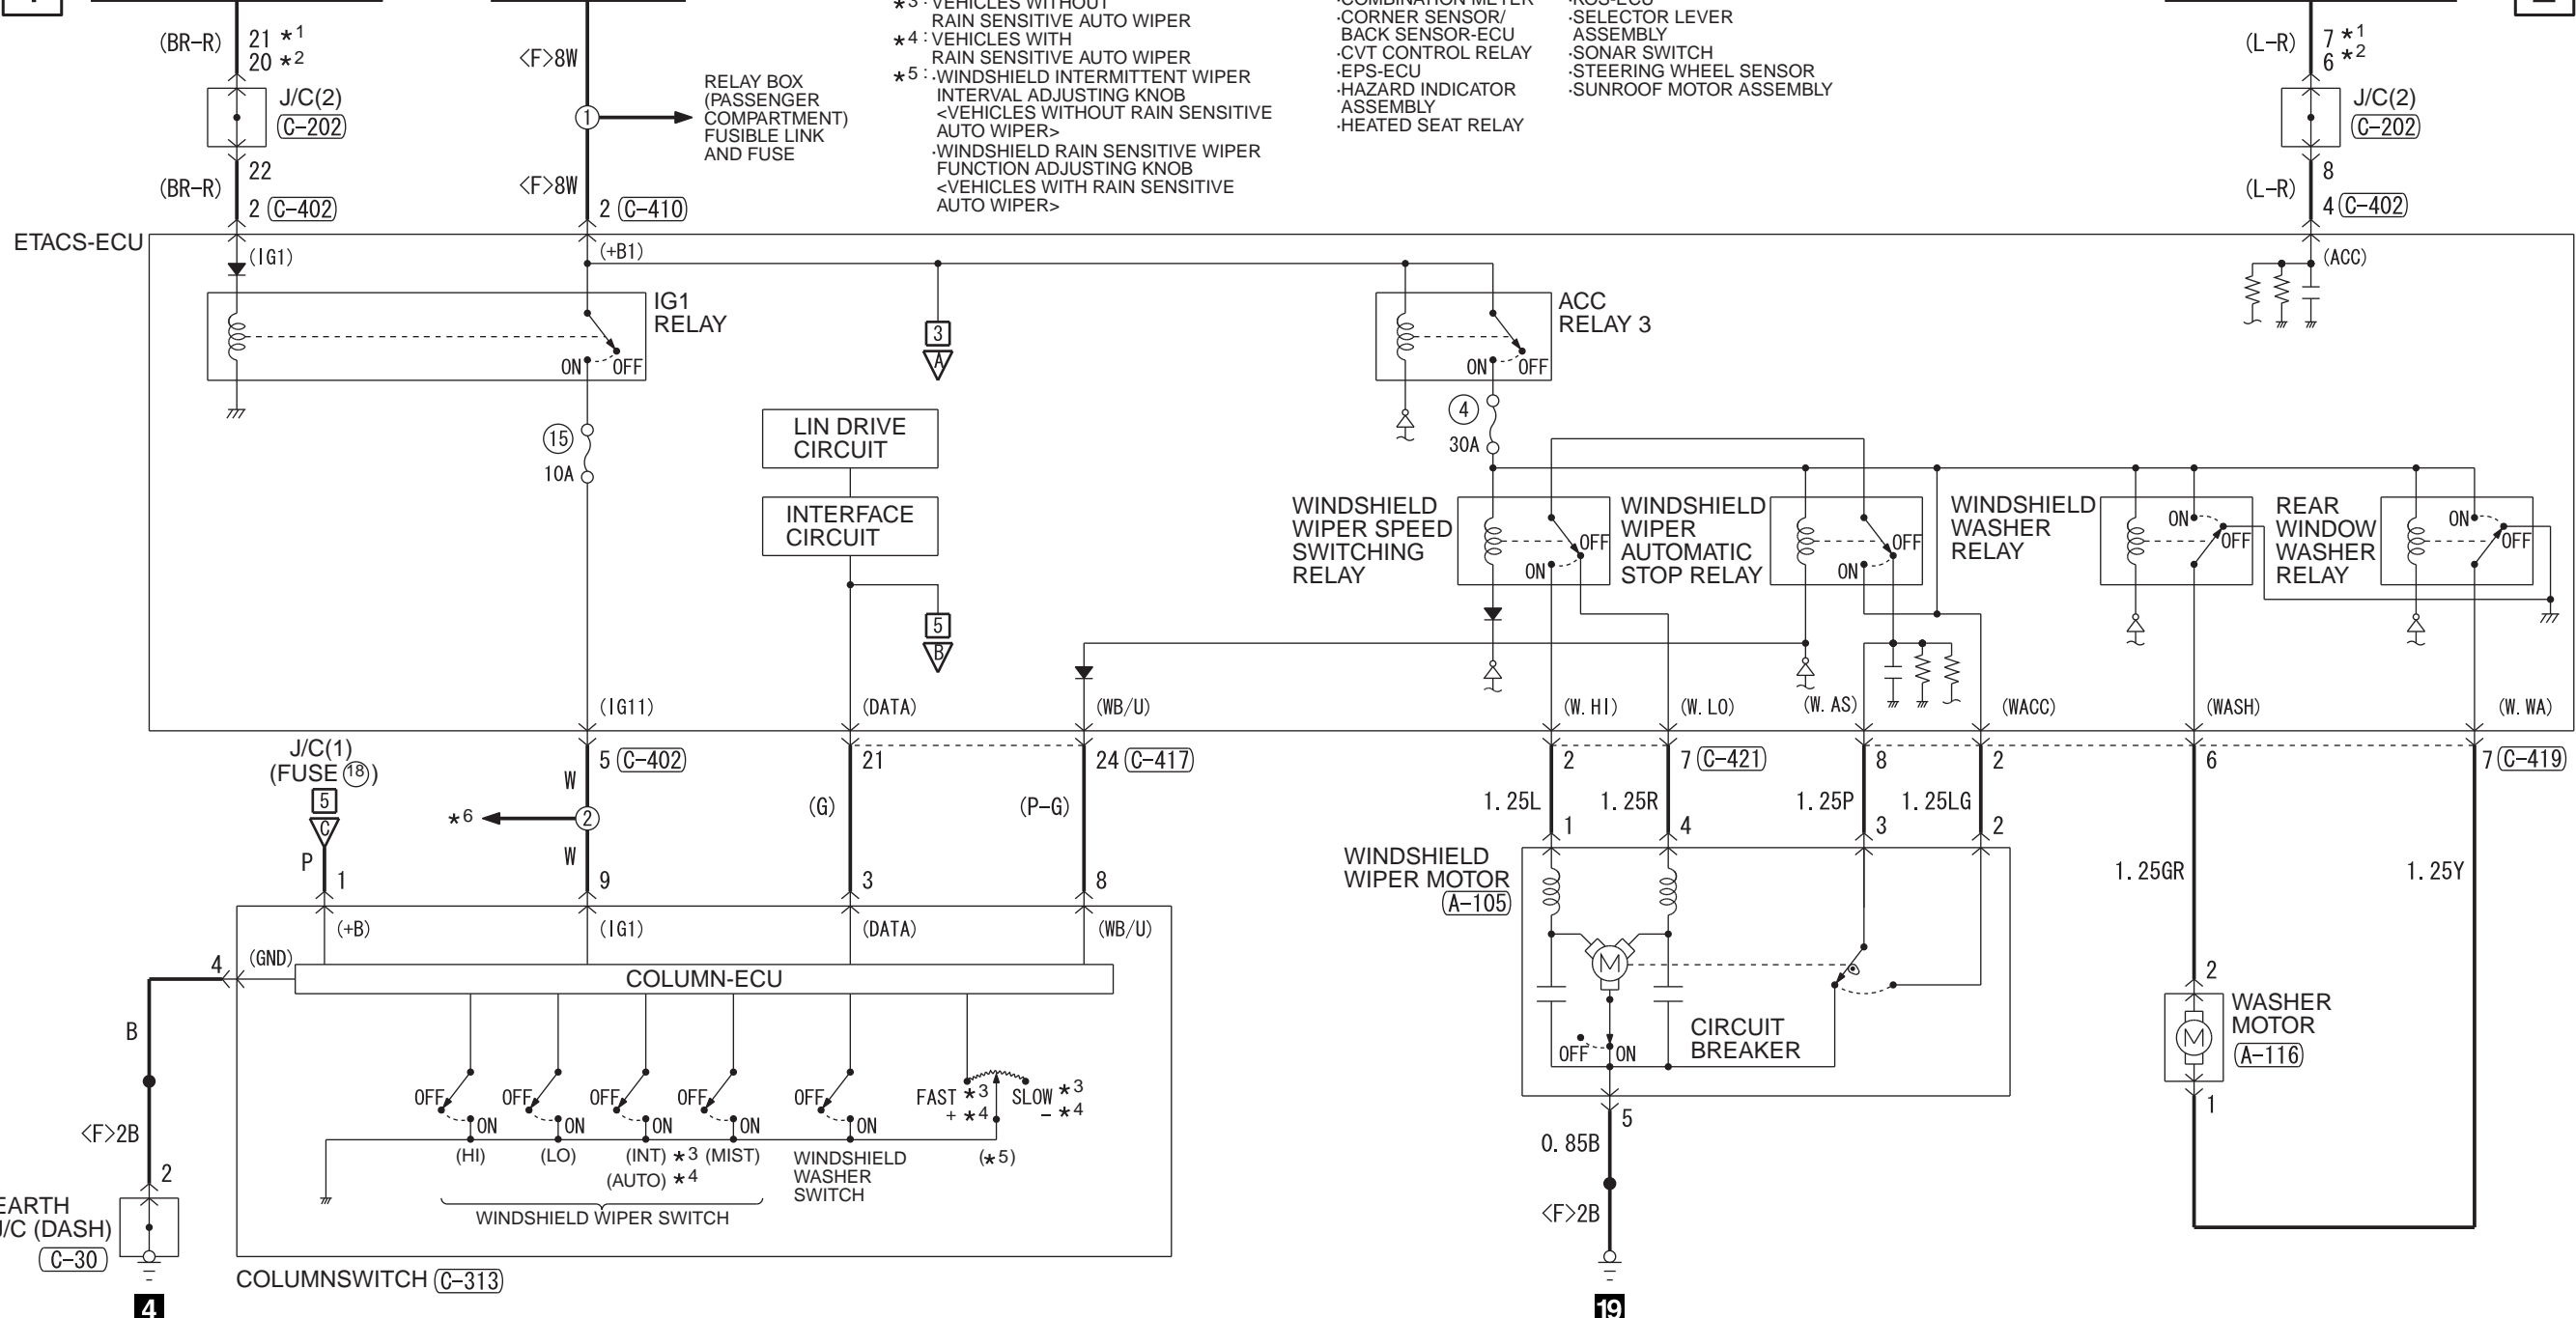

IGNITION SWITCH (IG1) OR OSS-ECU (IG1)

FUSIBLE LINK ②

IGNITION SWITCH (ACC) OR OSS-ECU (ACC)

- NOTE
- *1 : VEHICLES WITHOUT KOS
 - *2 : VEHICLES WITH KOS
 - *3 : VEHICLES WITHOUT RAIN SENSITIVE AUTO WIPER
 - *4 : VEHICLES WITH RAIN SENSITIVE AUTO WIPER
 - *5 : WINDSHIELD INTERMITTENT WIPER INTERVAL ADJUSTING KNOB <VEHICLES WITHOUT RAIN SENSITIVE AUTO WIPER>
 - *6 : ABS-ECU, ASC-ECU, COMBINATION METER, CORNER SENSOR/BACK SENSOR-ECU, CVT CONTROL RELAY, EPS-ECU, HAZARD INDICATOR ASSEMBLY, HEATED SEAT RELAY, HEATER CONTROLLER ASSEMBLY (A/C-ECU), KOS-ECU, SELECTOR LEVER ASSEMBLY, SONAR SWITCH, STEERING WHEEL SENSOR, SUNROOF MOTOR ASSEMBLY

Wire colour code
 B : Black LG : Light green G : Green L : Blue W : White Y : Yellow SB : Sky blue
 BR : Brown O : Orange GR : Grey R : Red P : Pink V : Violet PU : Purple SI : Silver