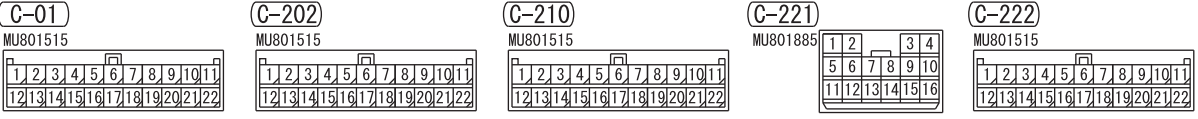

IGNITION SWITCH (ACC)  
OR OSS-ECU (ACC)

FUSIBLE LINK (5)

NOTE  
 \*1: VEHICLES WITHOUT KOS  
 \*2: VEHICLES WITH KOS

Wire colour code  
 B: Black LG: Light green G: Green L: Blue W: White Y: Yellow SB: Sky blue  
 BR: Brown O: Orange GR: Grey R: Red P: Pink V: Violet PU: Purple SI: Silver