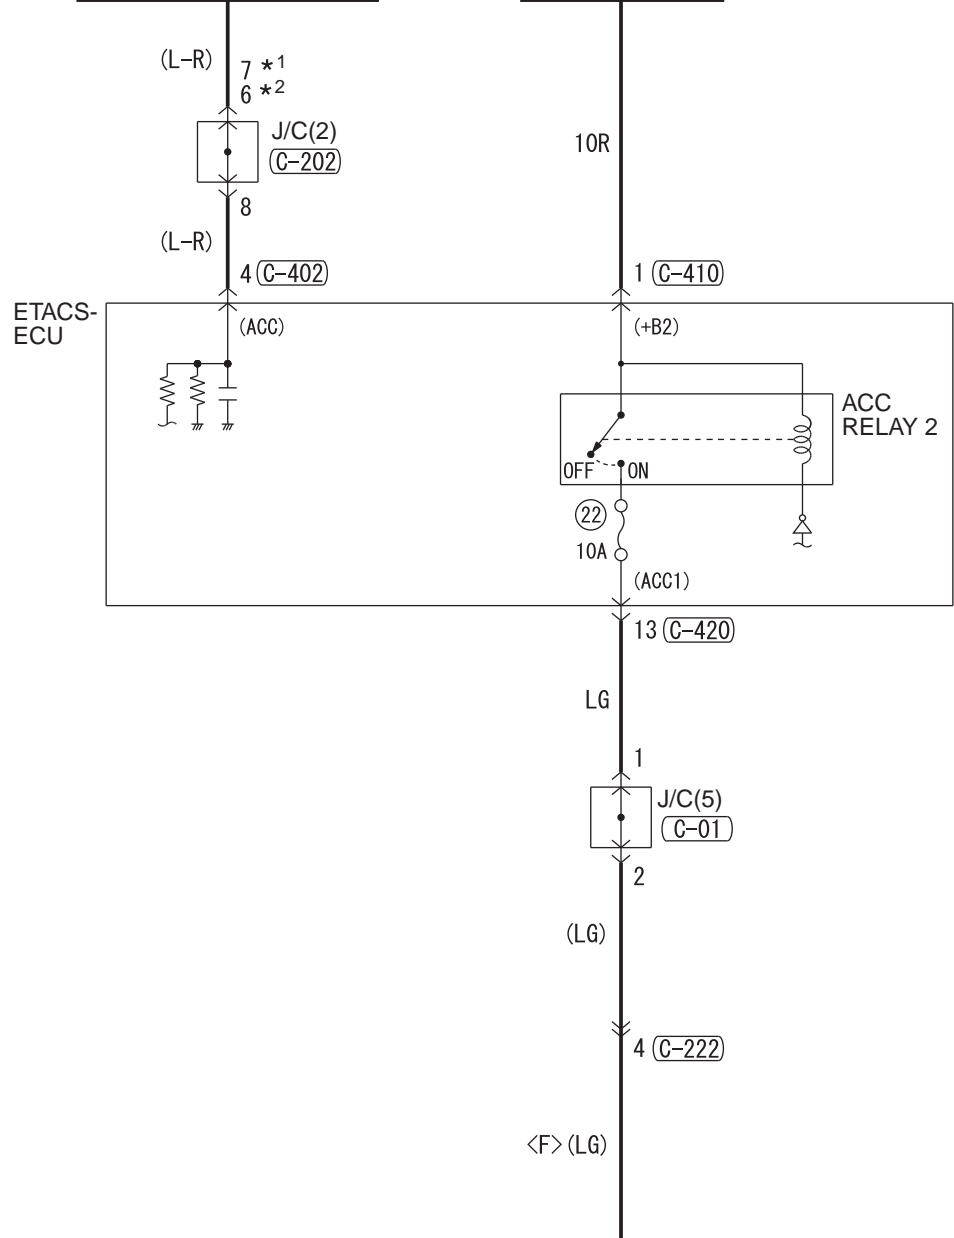

IGNITION SWITCH (ACC)  
OR OSS-ECU (ACC)

FUSIBLE LINK (5)

NOTE  
 \*1: VEHICLES WITHOUT KOS  
 \*2: VEHICLES WITH KOS

Wire colour code  
 B: Black LG: Light green G: Green L: Blue W: White Y: Yellow SB: Sky blue  
 BR: Brown O: Orange GR: Grey R: Red P: Pink V: Violet PU: Purple SI: Silver