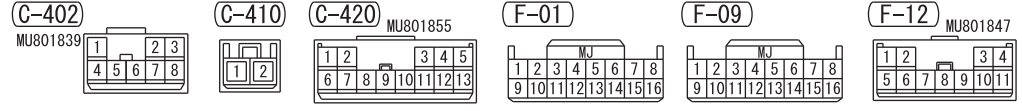

IGNITION SWITCH (ACC)  
OR OSS-ECU (ACC)

FUSIBLE LINK (5)

NOTE  
 \*1: VEHICLES WITHOUT KOS  
 \*2: VEHICLES WITH KOS

Wire colour code  
 B: Black LG: Light green G: Green L: Blue W: White Y: Yellow SB: Sky blue  
 BR: Brown O: Orange GR: Grey R: Red P: Pink V: Violet PU: Purple SI: Silver