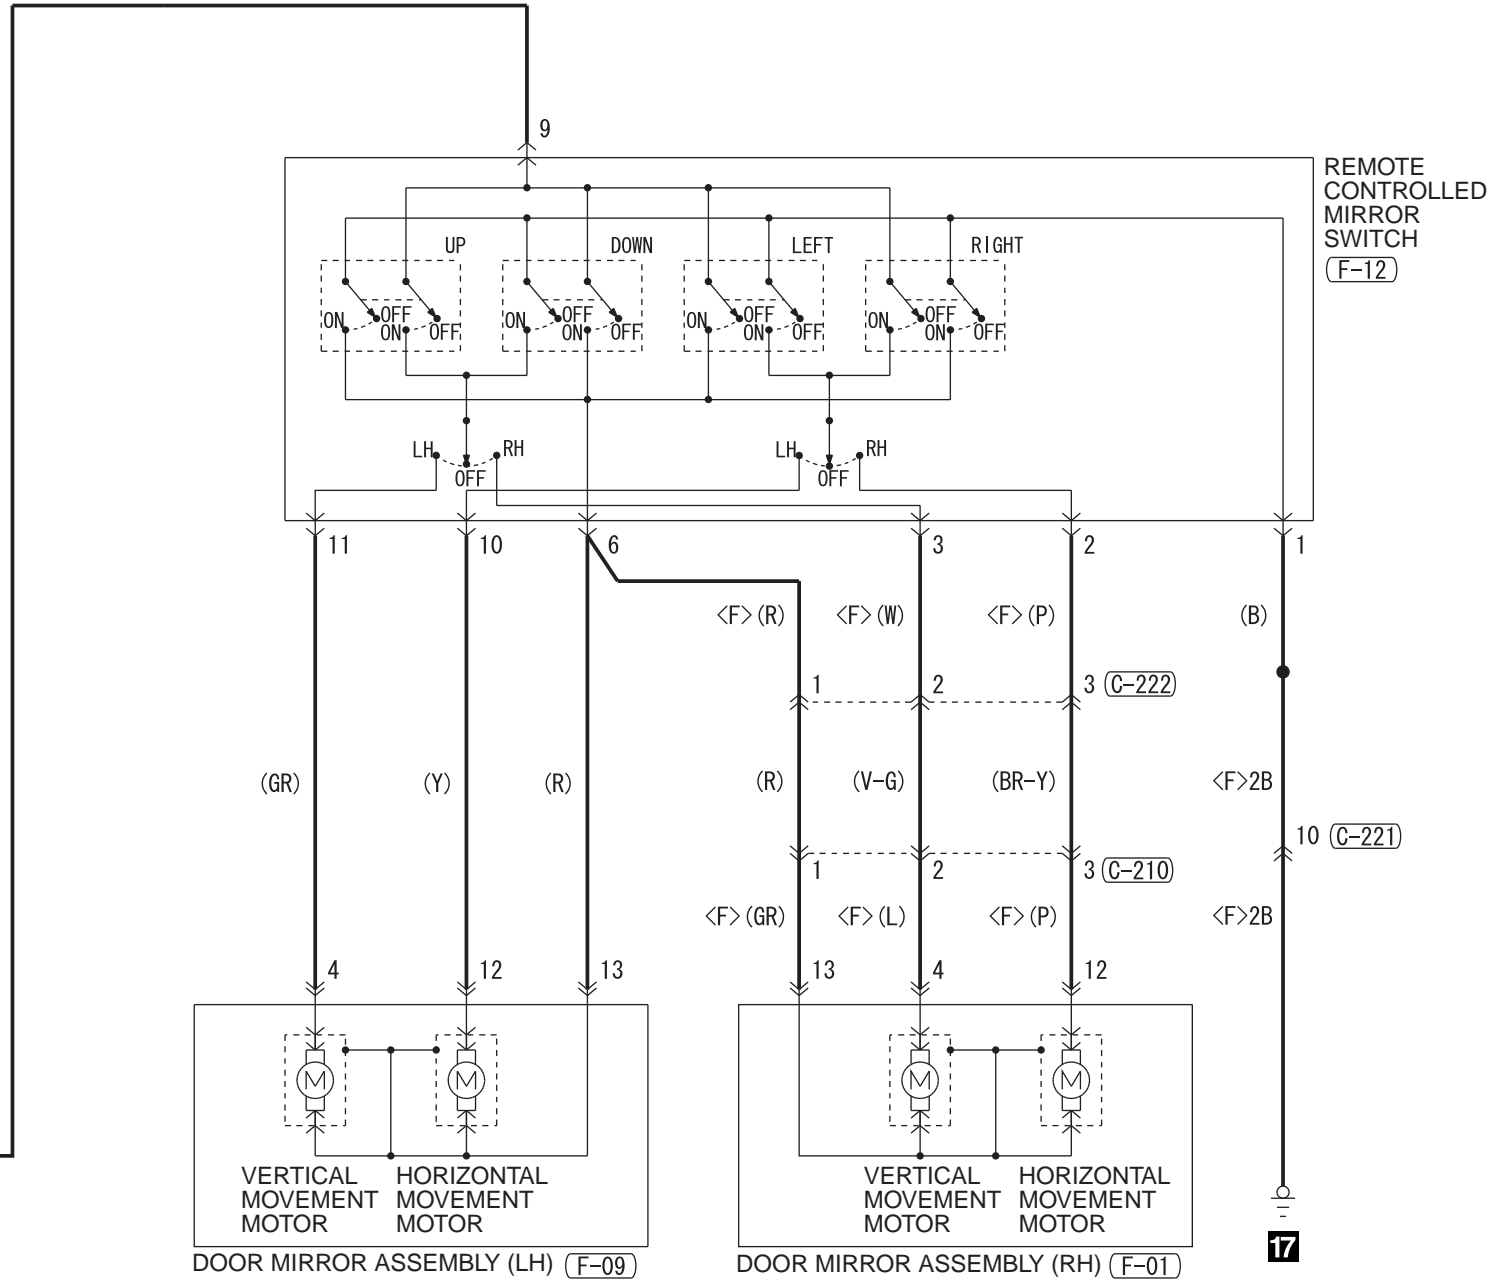

IGNITION SWITCH (ACC)  
OR OSS-ECU (ACC)

FUSIBLE LINK (5)

NOTE  
 \*1: VEHICLES WITHOUT KOS  
 \*2: VEHICLES WITH KOS

Wire colour code  
 B: Black LG: Light green G: Green L: Blue W: White Y: Yellow SB: Sky blue  
 BR: Brown O: Orange GR: Grey R: Red P: Pink V: Violet PU: Purple SI: Silver