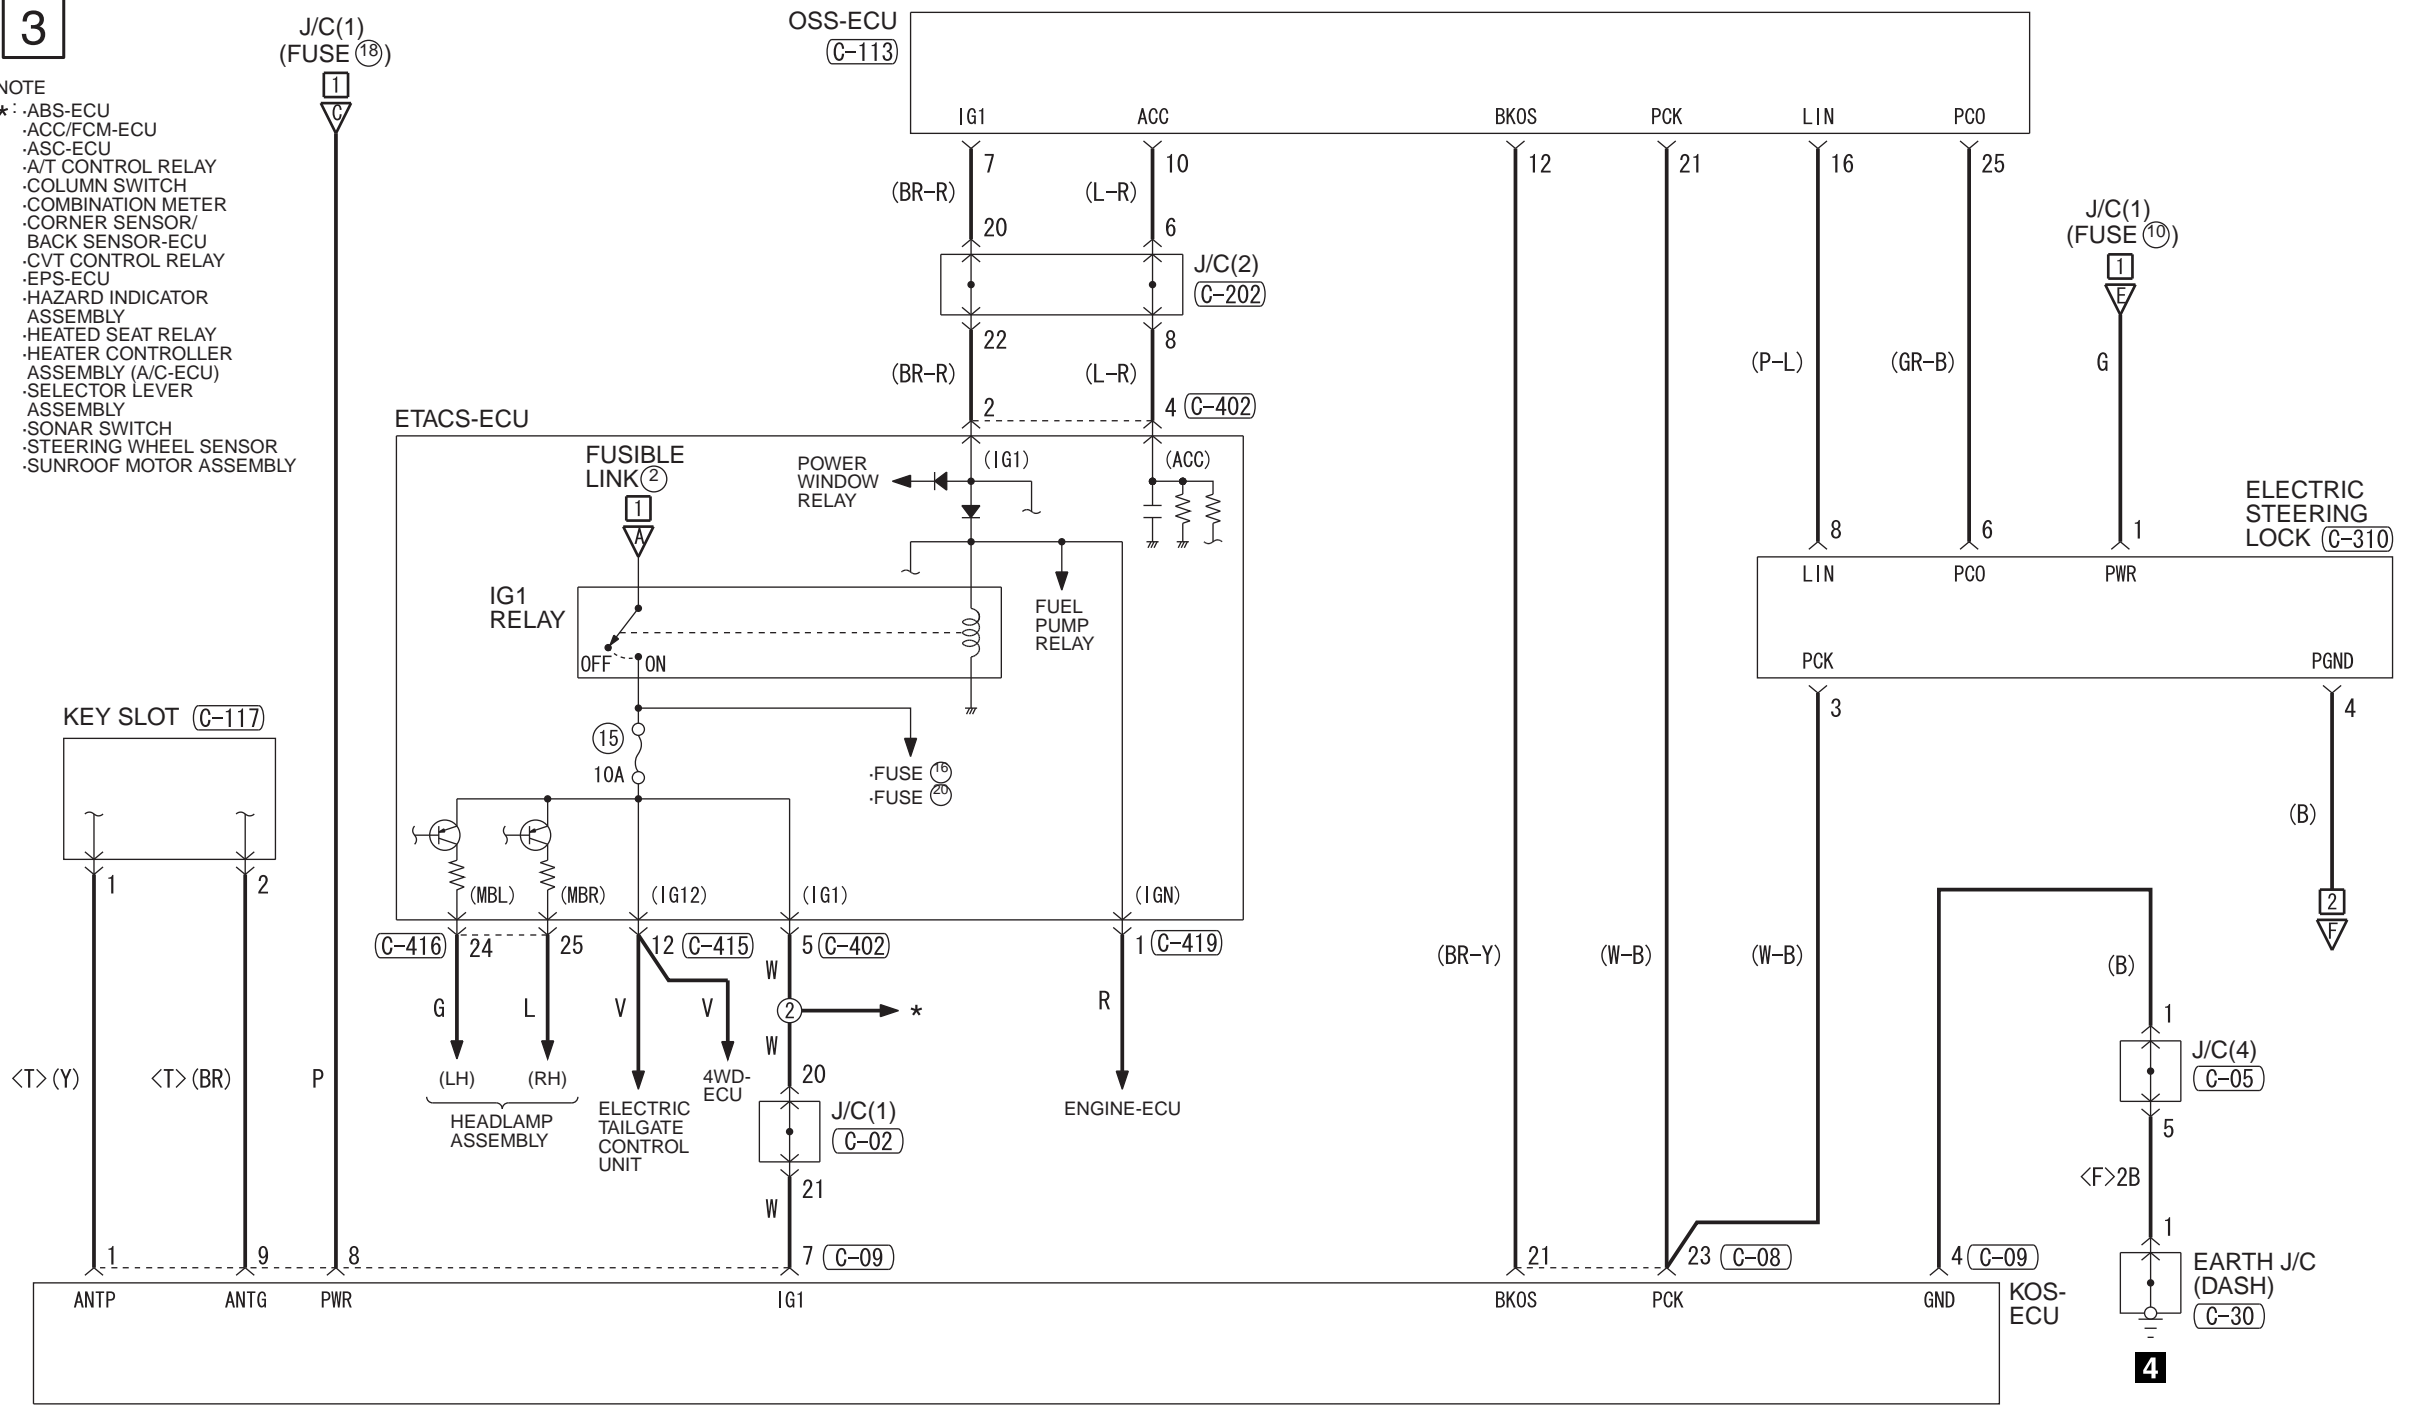

- NOTE
- \*: -ABS-ECU
  - ACC/FCM-ECU
  - ASC-ECU
  - A/T CONTROL RELAY
  - COLUMN SWITCH
  - COMBINATION METER
  - CORNER SENSOR/BACK SENSOR-ECU
  - CVT CONTROL RELAY
  - EPS-ECU
  - HAZARD INDICATOR ASSEMBLY
  - HEATED SEAT RELAY
  - HEATER CONTROLLER ASSEMBLY (A/C-ECU)
  - SELECTOR LEVER ASSEMBLY
  - SONAR SWITCH
  - STEERING WHEEL SENSOR
  - SUNROOF MOTOR ASSEMBLY

Wire colour code  
 B: Black LG: Light green G: Green L: Blue W: White Y: Yellow SB: Sky blue  
 BR: Brown O: Orange GR: Grey R: Red P: Pink V: Violet PU: Purple SI: Silver