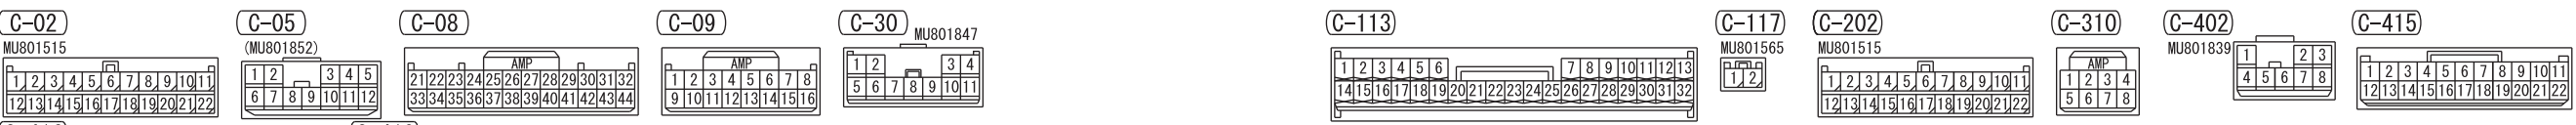

- NOTE
- \*: -ABS-ECU
  - ACC/FCM-ECU
  - ASC-ECU
  - A/T CONTROL RELAY
  - COLUMN SWITCH
  - COMBINATION METER
  - CORNER SENSOR/BACK SENSOR-ECU
  - CVT CONTROL RELAY
  - EPS-ECU
  - HAZARD INDICATOR ASSEMBLY
  - HEATED SEAT RELAY
  - HEATER CONTROLLER ASSEMBLY (A/C-ECU)
  - SELECTOR LEVER ASSEMBLY
  - SONAR SWITCH
  - STEERING WHEEL SENSOR
  - SUNROOF MOTOR ASSEMBLY

Wire colour code  
 B: Black LG: Light green G: Green L: Blue W: White Y: Yellow SB: Sky blue  
 BR: Brown O: Orange GR: Grey R: Red P: Pink V: Violet PU: Purple SI: Silver