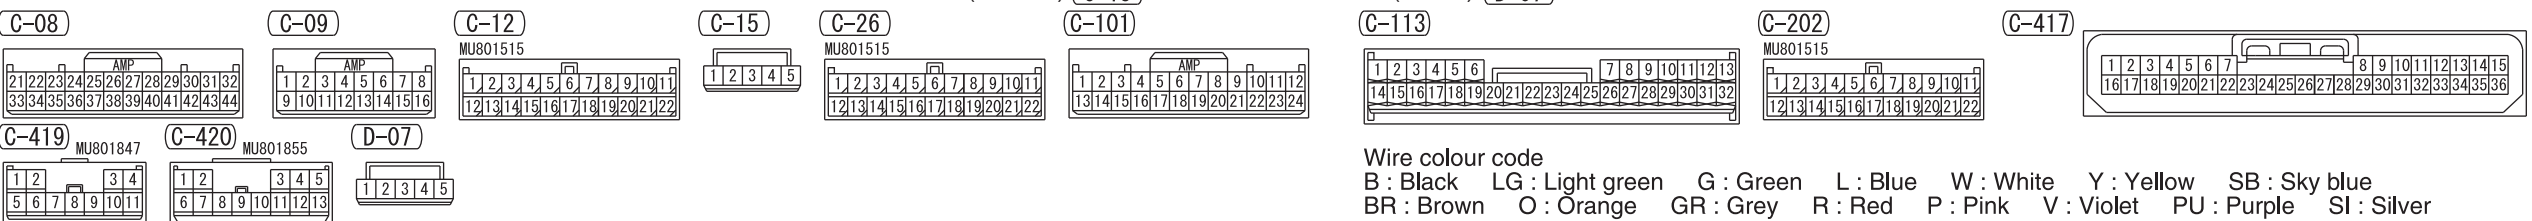

NOTE  
 \*1: VEHICLES WITH STANDARD METER  
 \*2: VEHICLES WITH HIGH CONTRAST METER

Wire colour code  
 B: Black LG: Light green G: Green L: Blue W: White Y: Yellow SB: Sky blue  
 BR: Brown O: Orange GR: Grey R: Red P: Pink V: Violet PU: Purple SI: Silver