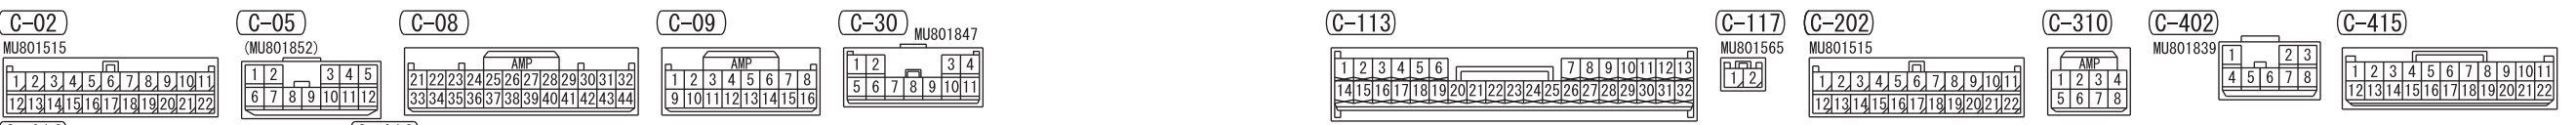

- NOTE
- * : -ABS-ECU
 - ASC-ECU
 - COLUMN SWITCH
 - COMBINATION METER
 - CORNER SENSOR/BACK SENSOR-ECU
 - CVT CONTROL RELAY
 - EPS-ECU
 - HAZARD INDICATOR ASSEMBLY
 - HEATED SEAT RELAY
 - HEATER CONTROLLER ASSEMBLY (A/C-ECU)
 - SELECTOR LEVER ASSEMBLY
 - SONAR SWITCH
 - STEERING WHEEL SENSOR
 - SUNROOF MOTOR ASSEMBLY

Wire colour code
 B:Black LG:Light green G:Green L:Blue W:White Y:Yellow SB:Sky blue
 BR:Brown O:Orange GR:Grey R:Red P:Pink V:Violet PU:Purple SI:Silver