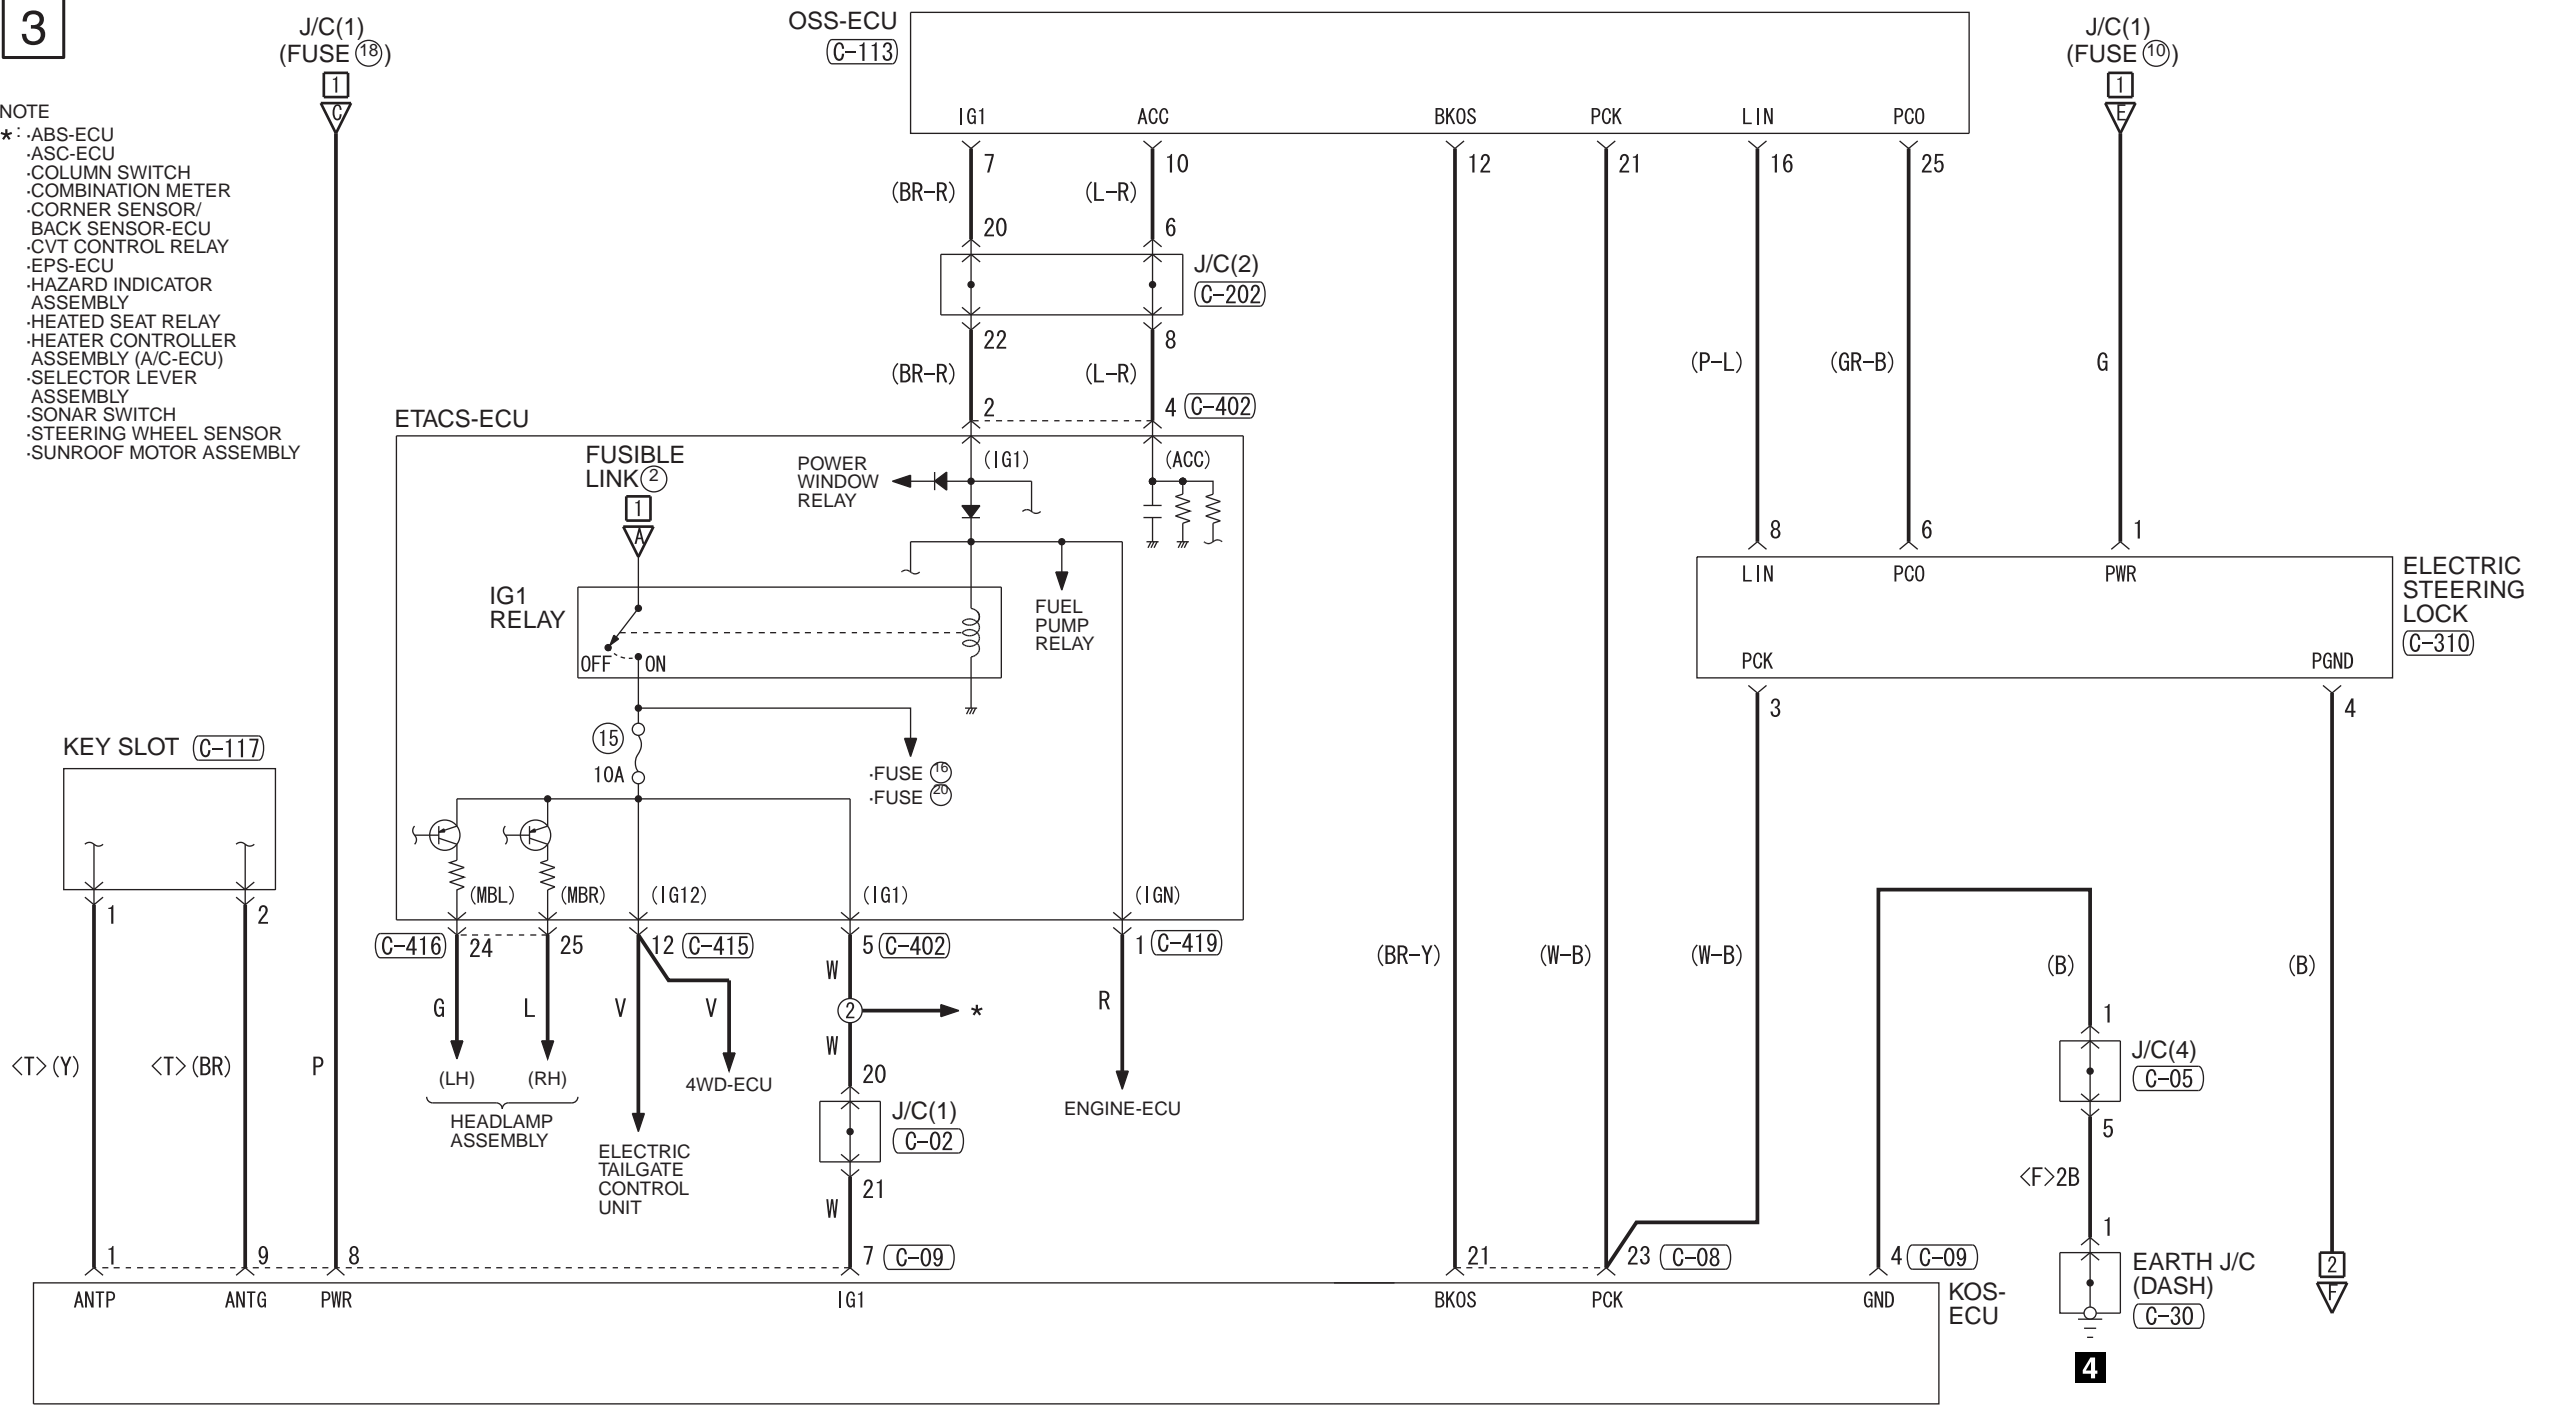

- NOTE
- * : -ABS-ECU
 - ASC-ECU
 - COLUMN SWITCH
 - COMBINATION METER
 - CORNER SENSOR/BACK SENSOR-ECU
 - CVT CONTROL RELAY
 - EPS-ECU
 - HAZARD INDICATOR ASSEMBLY
 - HEATED SEAT RELAY
 - HEATER CONTROLLER ASSEMBLY (A/C-ECU)
 - SELECTOR LEVER ASSEMBLY
 - SONAR SWITCH
 - STEERING WHEEL SENSOR
 - SUNROOF MOTOR ASSEMBLY

Wire colour code
 B:Black LG:Light green G:Green L:Blue W:White Y:Yellow SB:Sky blue
 BR:Brown O:Orange GR:Grey R:Red P:Pink V:Violet PU:Purple SI:Silver