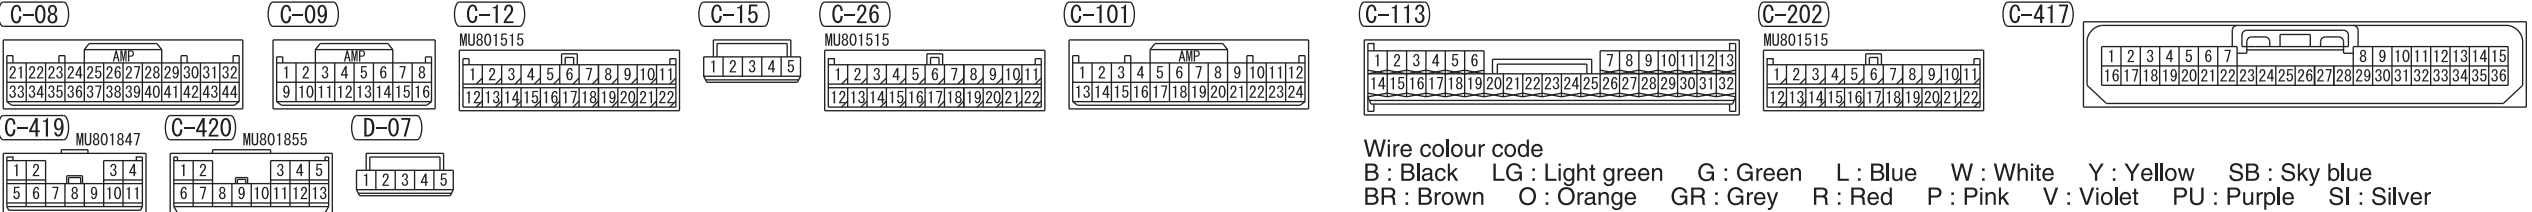

NOTE  
 \*1: VEHICLES WITH STANDARD METER  
 \*2: VEHICLES WITH HIGH CONTRAST METER

Wire colour code  
 B: Black LG: Light green G: Green L: Blue W: White Y: Yellow SB: Sky blue  
 BR: Brown O: Orange GR: Grey R: Red P: Pink V: Violet PU: Purple SI: Silver