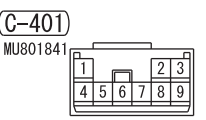

- NOTE
- *1 : VEHICLES WITHOUT KOS
 - *2 : VEHICLES WITH KOS
 - *3 : VEHICLES WITH HIGH CONTRAST METER
 - *4 : ACC/FCM-ECU
 - AT CONTROL RELAY
 - COLUMN SWITCH
 - CORNER SENSOR/ BACK SENSOR-ECU
 - CVT CONTROL RELAY
 - EPS-ECU
 - HAZARD INDICATOR ASSEMBLY
 - HEATED SEAT RELAY
 - HEATER CONTROLLER ASSEMBLY (A/C-ECU)
 - KOS-ECU
 - SELECTOR LEVER ASSEMBLY
 - SONAR SWITCH
 - STEERING WHEEL SENSOR
 - SUNROOF MOTOR ASSEMBLY