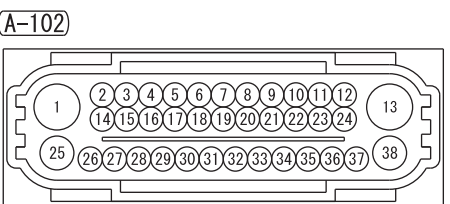

- NOTE
- *1 : VEHICLES WITHOUT KOS
 - *2 : VEHICLES WITH KOS
 - *3 : VEHICLES WITH HIGH CONTRAST METER
 - *4 : ACC/FCM-ECU
 - AT CONTROL RELAY
 - COLUMN SWITCH
 - CORNER SENSOR/ BACK SENSOR-ECU
 - CVT CONTROL RELAY
 - EPS-ECU
 - HAZARD INDICATOR ASSEMBLY
 - HEATED SEAT RELAY
 - HEATER CONTROLLER ASSEMBLY (A/C-ECU)
 - KOS-ECU
 - SELECTOR LEVER ASSEMBLY
 - SONAR SWITCH
 - STEERING WHEEL SENSOR
 - SUNROOF MOTOR ASSEMBLY

Wire colour code
 B : Black LG : Light green G : Green L : Blue W : White Y : Yellow SB : Sky blue
 BR : Brown O : Orange GR : Grey R : Red P : Pink V : Violet PU : Purple SI : Silver