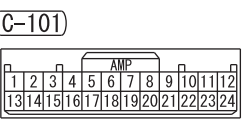

- NOTE
- *1 : VEHICLES WITHOUT KOS
 - *2 : VEHICLES WITH KOS
 - *3 : VEHICLES WITH HIGH CONTRAST METER
 - *4 : ACC/FCM-ECU
 - AT CONTROL RELAY
 - COLUMN SWITCH
 - CORNER SENSOR/ BACK SENSOR-ECU
 - CVT CONTROL RELAY
 - EPS-ECU
 - HAZARD INDICATOR ASSEMBLY
 - HEATED SEAT RELAY
 - HEATER CONTROLLER ASSEMBLY (A/C-ECU)
 - KOS-ECU
 - SELECTOR LEVER ASSEMBLY
 - SONAR SWITCH
 - STEERING WHEEL SENSOR
 - SUNROOF MOTOR ASSEMBLY

Wire colour code
 B : Black LG : Light green G : Green L : Blue W : White Y : Yellow SB : Sky blue
 BR : Brown O : Orange GR : Grey R : Red P : Pink V : Violet PU : Purple SI : Silver