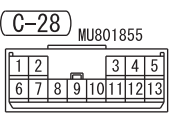

- NOTE
- *1 : VEHICLES WITHOUT KOS
 - *2 : VEHICLES WITH KOS
 - *3 : VEHICLES WITH HIGH CONTRAST METER
 - *4 : ACC/FCM-ECU
 - AT CONTROL RELAY
 - COLUMN SWITCH
 - CORNER SENSOR/ BACK SENSOR-ECU
 - CVT CONTROL RELAY
 - EPS-ECU
 - HAZARD INDICATOR ASSEMBLY
 - HEATED SEAT RELAY
 - HEATER CONTROLLER ASSEMBLY (A/C-ECU)
 - KOS-ECU
 - SELECTOR LEVER ASSEMBLY
 - SONAR SWITCH
 - STEERING WHEEL SENSOR
 - SUNROOF MOTOR ASSEMBLY

Wire colour code
 B : Black LG : Light green G : Green L : Blue W : White Y : Yellow SB : Sky blue
 BR : Brown O : Orange GR : Grey R : Red P : Pink V : Violet PU : Purple SI : Silver