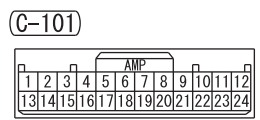

- NOTE
- *1 : VEHICLES WITHOUT KOS
 - *2 : VEHICLES WITH KOS
 - *3 : VEHICLES WITH HIGH CONTRAST METER
 - *4 : . COLUMN SWITCH
 - . CORNER SENSOR/ BACK SENSOR-ECU
 - . CVT CONTROL RELAY
 - . EPS-ECU
 - . HAZARD INDICATOR ASSEMBLY
 - . HEATED SEAT RELAY
 - . HEATER CONTROLLER ASSEMBLY (A/C-ECU)
 - . KOS-ECU
 - . SELECTOR LEVER ASSEMBLY
 - . SONAR SWITCH
 - . STEERING WHEEL SENSOR
 - . SUNROOF MOTOR ASSEMBLY

Wire colour code
 B : Black LG : Light green G : Green L : Blue W : White Y : Yellow SB : Sky blue
 BR : Brown O : Orange GR : Grey R : Red P : Pink V : Violet PU : Purple SI : Silver