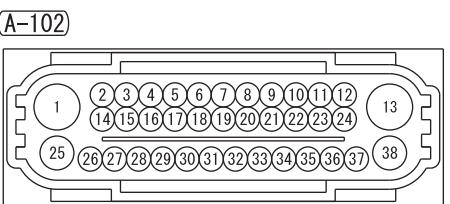

- NOTE
- *1 : VEHICLES WITHOUT KOS
 - *2 : VEHICLES WITH KOS
 - *3 : VEHICLES WITH HIGH CONTRAST METER
 - *4 : . COLUMN SWITCH
 - . CORNER SENSOR/ BACK SENSOR-ECU
 - . CVT CONTROL RELAY
 - . EPS-ECU
 - . HAZARD INDICATOR ASSEMBLY
 - . HEATED SEAT RELAY
 - . HEATER CONTROLLER ASSEMBLY (A/C-ECU)
 - . KOS-ECU
 - . SELECTOR LEVER ASSEMBLY
 - . SONAR SWITCH
 - . STEERING WHEEL SENSOR
 - . SUNROOF MOTOR ASSEMBLY

Wire colour code
 B : Black LG : Light green G : Green L : Blue W : White Y : Yellow SB : Sky blue
 BR : Brown O : Orange GR : Grey R : Red P : Pink V : Violet PU : Purple SI : Silver