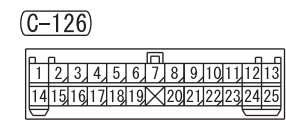

- NOTE
- *1 : VEHICLES WITHOUT KOS
 - *2 : VEHICLES WITH KOS
 - *3 : VEHICLES WITH HIGH CONTRAST METER
 - *4 : . COLUMN SWITCH
 - . CORNER SENSOR/ BACK SENSOR-ECU
 - . CVT CONTROL RELAY
 - . EPS-ECU
 - . HAZARD INDICATOR ASSEMBLY
 - . HEATED SEAT RELAY
 - . HEATER CONTROLLER ASSEMBLY (A/C-ECU)
 - . KOS-ECU
 - . SELECTOR LEVER ASSEMBLY
 - . SONAR SWITCH
 - . STEERING WHEEL SENSOR
 - . SUNROOF MOTOR ASSEMBLY