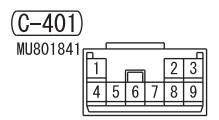

- NOTE
- *1 : VEHICLES WITHOUT KOS
 - *2 : VEHICLES WITH KOS
 - *3 : VEHICLES WITH HIGH CONTRAST METER
 - *4 : . COLUMN SWITCH
 - . CORNER SENSOR/ BACK SENSOR-ECU
 - . CVT CONTROL RELAY
 - . EPS-ECU
 - . HAZARD INDICATOR ASSEMBLY
 - . HEATED SEAT RELAY
 - . HEATER CONTROLLER ASSEMBLY (A/C-ECU)
 - . KOS-ECU
 - . SELECTOR LEVER ASSEMBLY
 - . SONAR SWITCH
 - . STEERING WHEEL SENSOR
 - . SUNROOF MOTOR ASSEMBLY