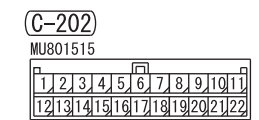

- NOTE
- *1 : VEHICLES WITHOUT KOS
 - *2 : VEHICLES WITH KOS
 - *3 : VEHICLES WITH HIGH CONTRAST METER
 - *4 : . COLUMN SWITCH
 - . CORNER SENSOR/ BACK SENSOR-ECU
 - . CVT CONTROL RELAY
 - . EPS-ECU
 - . HAZARD INDICATOR ASSEMBLY
 - . HEATED SEAT RELAY
 - . HEATER CONTROLLER ASSEMBLY (A/C-ECU)
 - . KOS-ECU
 - . SELECTOR LEVER ASSEMBLY
 - . SONAR SWITCH
 - . STEERING WHEEL SENSOR
 - . SUNROOF MOTOR ASSEMBLY

Wire colour code
 B : Black LG : Light green G : Green L : Blue W : White Y : Yellow SB : Sky blue
 BR : Brown O : Orange GR : Grey R : Red P : Pink V : Violet PU : Purple SI : Silver