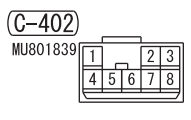

- NOTE
- *1 : VEHICLES WITHOUT KOS
 - *2 : VEHICLES WITH KOS
 - *3 : VEHICLES WITH HIGH CONTRAST METER
 - *4 : . COLUMN SWITCH
 - . CORNER SENSOR/ BACK SENSOR-ECU
 - . CVT CONTROL RELAY
 - . EPS-ECU
 - . HAZARD INDICATOR ASSEMBLY
 - . HEATED SEAT RELAY
 - . HEATER CONTROLLER ASSEMBLY (A/C-ECU)
 - . KOS-ECU
 - . SELECTOR LEVER ASSEMBLY
 - . SONAR SWITCH
 - . STEERING WHEEL SENSOR
 - . SUNROOF MOTOR ASSEMBLY

Wire colour code
 B : Black LG : Light green G : Green L : Blue W : White Y : Yellow SB : Sky blue
 BR : Brown O : Orange GR : Grey R : Red P : Pink V : Violet PU : Purple SI : Silver