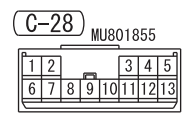

- NOTE
- *1 : VEHICLES WITHOUT KOS
 - *2 : VEHICLES WITH KOS
 - *3 : VEHICLES WITH HIGH CONTRAST METER
 - *4 : . COLUMN SWITCH
 - . CORNER SENSOR/ BACK SENSOR-ECU
 - . CVT CONTROL RELAY
 - . EPS-ECU
 - . HAZARD INDICATOR ASSEMBLY
 - . HEATED SEAT RELAY
 - . HEATER CONTROLLER ASSEMBLY (A/C-ECU)
 - . KOS-ECU
 - . SELECTOR LEVER ASSEMBLY
 - . SONAR SWITCH
 - . STEERING WHEEL SENSOR
 - . SUNROOF MOTOR ASSEMBLY

Wire colour code
 B : Black LG : Light green G : Green L : Blue W : White Y : Yellow SB : Sky blue
 BR : Brown O : Orange GR : Grey R : Red P : Pink V : Violet PU : Purple SI : Silver