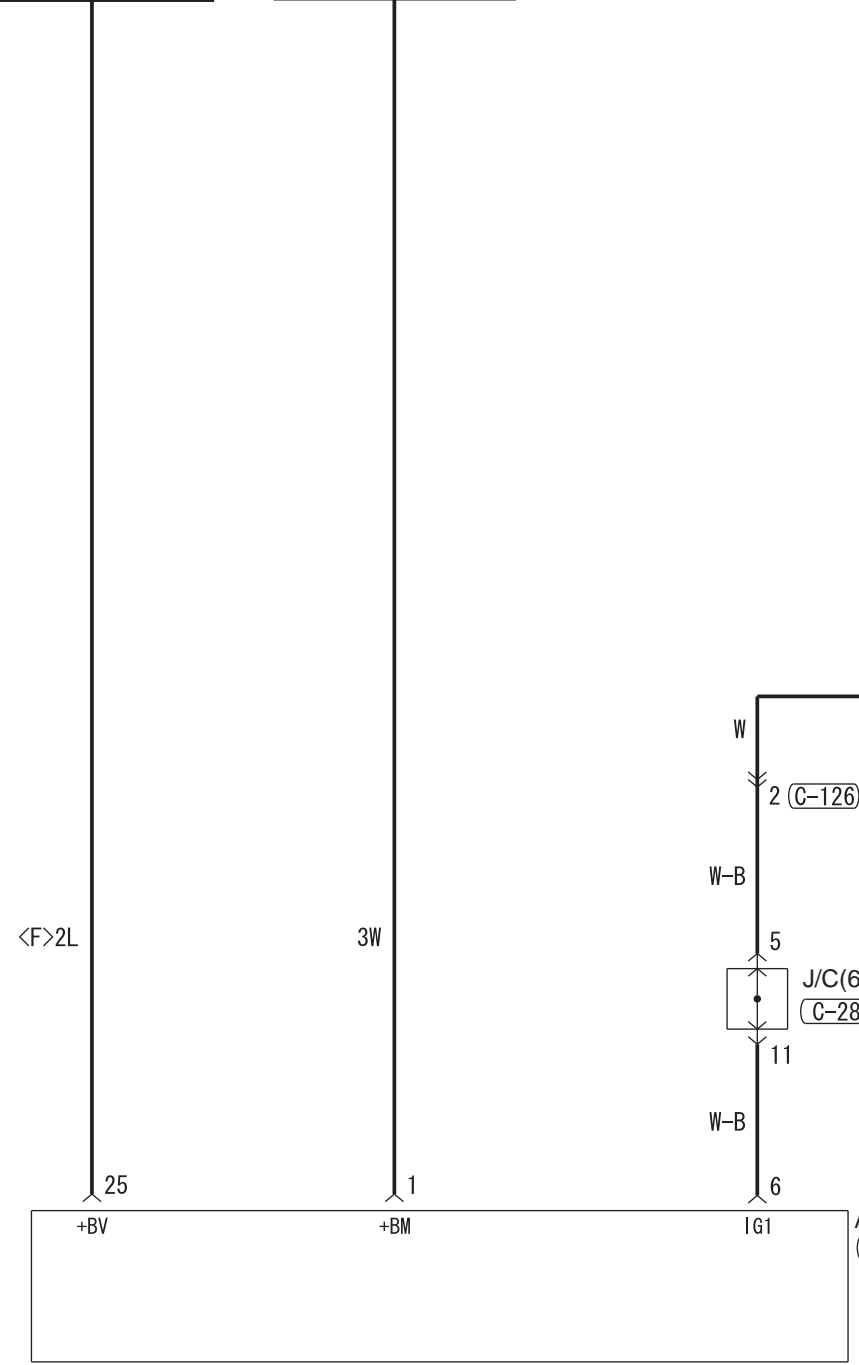

FUSIBLE LINK (SBF7)

FUSIBLE LINK (SBF5)

IGNITION SWITCH (IG1) OR OSS-ECU (IG1)

FUSIBLE LINK (2)

NOTE
 *1: VEHICLES WITHOUT KOS
 *2: VEHICLES WITH KOS

RELAY BOX
 (PASSENGER
 COMPARTMENT)
 FUSIBLE LINK
 AND FUSE

INPUT SIGNAL
 STOP LAMP
 SWITCH

- ACC/FCM-ECU
- A/T CONTROL RELAY
- COLUMN SWITCH
- CORNER SENSOR/BACK SENSOR-ECU
- CVT CONTROL RELAY
- EPS-ECU
- HAZARD INDICATOR ASSEMBLY
- HEATED SEAT RELAY
- HEATER CONTROLLER ASSEMBLY (A/C-ECU)
- KOS-ECU
- SELECTOR LEVER ASSEMBLY
- SONAR SWITCH
- SUNROOF MOTOR ASSEMBLY

Wire colour code
 B : Black LG : Light green G : Green L : Blue W : White Y : Yellow SB : Sky blue
 BR : Brown O : Orange GR : Grey R : Red P : Pink V : Violet PU : Purple SI : Silver