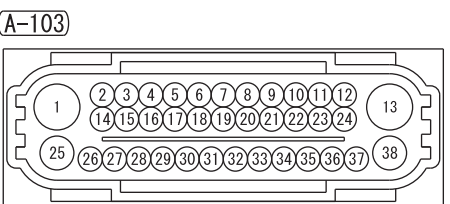

FUSIBLE LINK (SBF7)

FUSIBLE LINK (SBF5)

IGNITION SWITCH (IG1) OR OSS-ECU (IG1)

FUSIBLE LINK (2)

NOTE
 *1: VEHICLES WITHOUT KOS
 *2: VEHICLES WITH KOS

RELAY BOX
 (PASSENGER
 COMPARTMENT)
 FUSIBLE LINK
 AND FUSE

INPUT SIGNAL
 STOP LAMP
 SWITCH

- ACC/FCM-ECU
- A/T CONTROL RELAY
- COLUMN SWITCH
- CORNER SENSOR/BACK SENSOR-ECU
- CVT CONTROL RELAY
- EPS-ECU
- HAZARD INDICATOR ASSEMBLY
- HEATED SEAT RELAY
- HEATER CONTROLLER ASSEMBLY (A/C-ECU)
- KOS-ECU
- SELECTOR LEVER ASSEMBLY
- SONAR SWITCH
- SUNROOF MOTOR ASSEMBLY