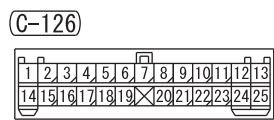

FUSIBLE LINK (SBF7)

FUSIBLE LINK (SBF5)

IGNITION SWITCH (IG1) OR OSS-ECU (IG1)

FUSIBLE LINK (2)

NOTE
 *1: VEHICLES WITHOUT KOS
 *2: VEHICLES WITH KOS

RELAY BOX
 (PASSENGER
 COMPARTMENT)
 FUSIBLE LINK
 AND FUSE