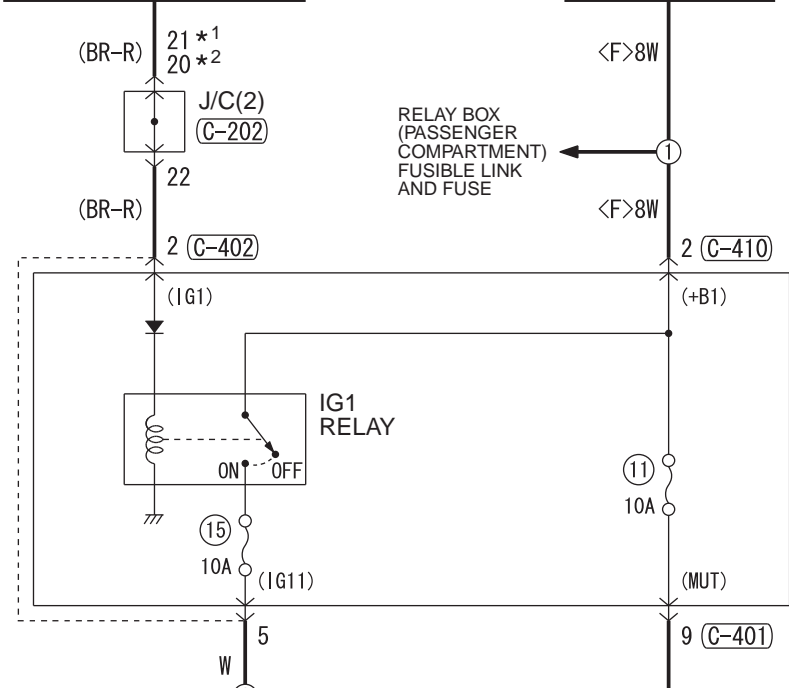

FUSIBLE LINK (SBF7)

FUSIBLE LINK (SBF5)

IGNITION SWITCH (IG1) OR OSS-ECU (IG1)

FUSIBLE LINK (2)

NOTE
 *1: VEHICLES WITHOUT KOS
 *2: VEHICLES WITH KOS

RELAY BOX
 (PASSENGER
 COMPARTMENT)
 FUSIBLE LINK
 AND FUSE

INPUT SIGNAL
 STOP LAMP
 SWITCH

- ACC/FCM-ECU
- A/T CONTROL RELAY
- COLUMN SWITCH
- CORNER SENSOR/BACK SENSOR-ECU
- CVT CONTROL RELAY
- EPS-ECU
- HAZARD INDICATOR ASSEMBLY
- HEATED SEAT RELAY
- HEATER CONTROLLER ASSEMBLY (A/C-ECU)
- KOS-ECU
- SELECTOR LEVER ASSEMBLY
- SONAR SWITCH
- SUNROOF MOTOR ASSEMBLY

Wire colour code
 B : Black LG : Light green G : Green L : Blue W : White Y : Yellow SB : Sky blue
 BR : Brown O : Orange GR : Grey R : Red P : Pink V : Violet PU : Purple SI : Silver