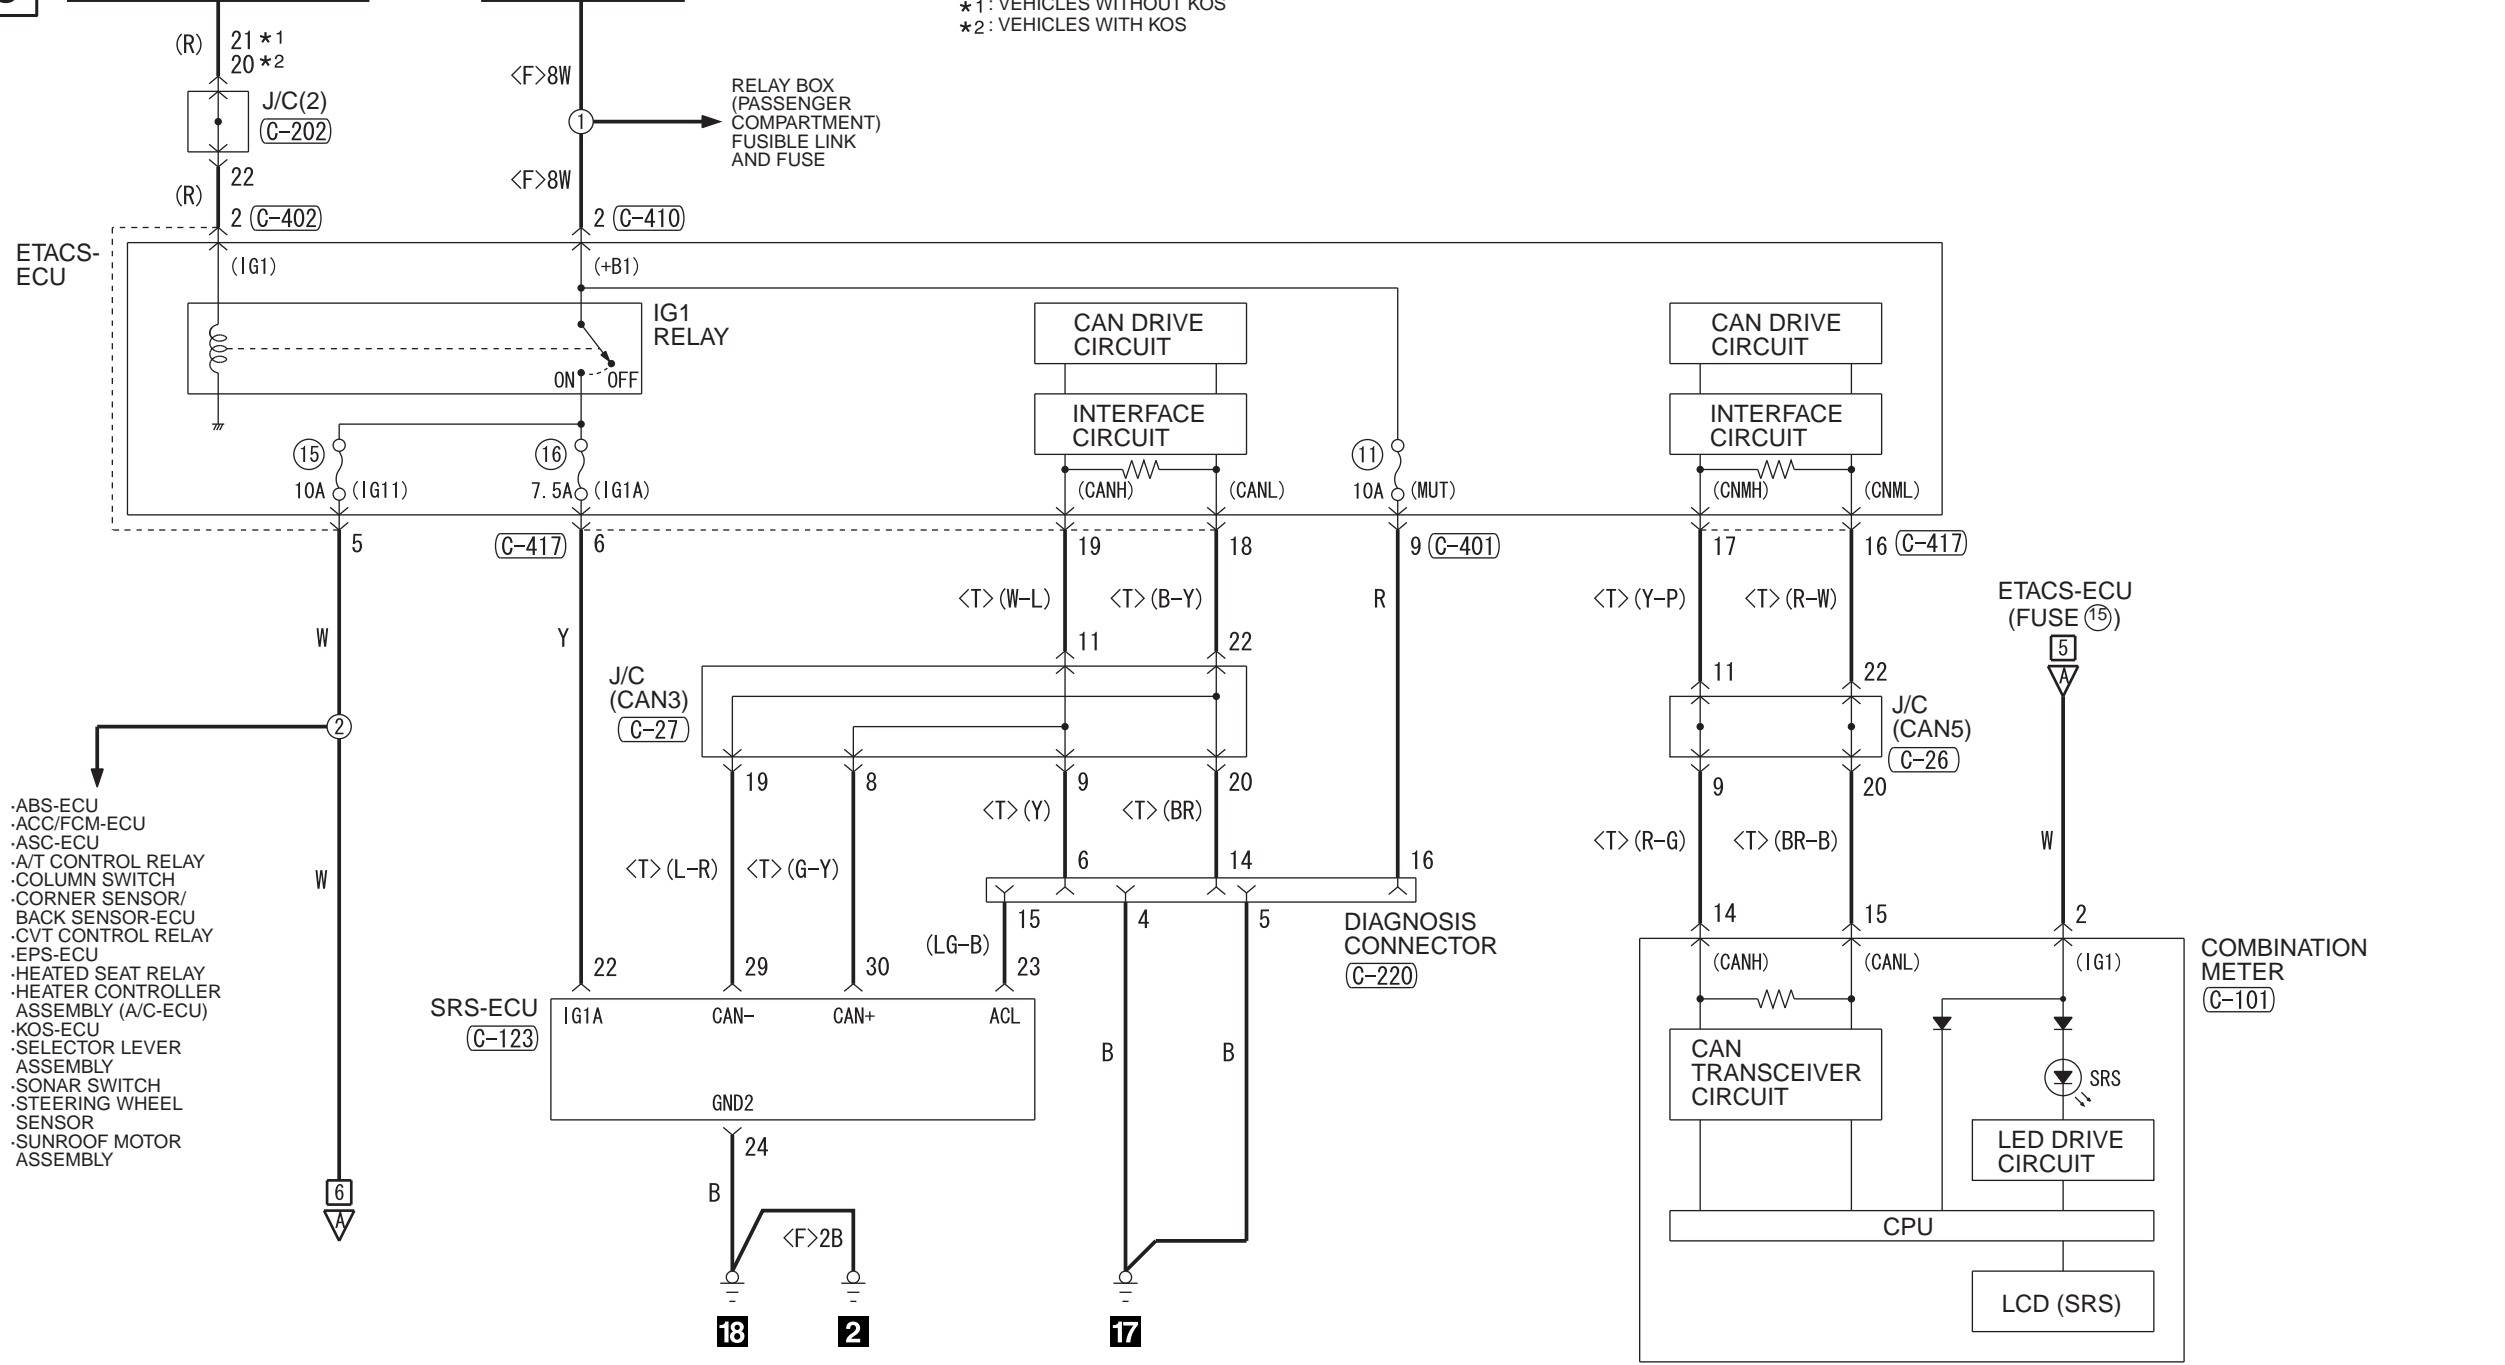

IGNITION SWITCH (IG1) OR OSS-ECU (IG1)

FUSIBLE LINK ②

NOTE  
\*1: VEHICLES WITHOUT KOS  
\*2: VEHICLES WITH KOS

- ABS-ECU
- ACC/FCM-ECU
- ASC-ECU
- A/T CONTROL RELAY
- COLUMN SWITCH
- CORNER SENSOR/BACK SENSOR-ECU
- CVT CONTROL RELAY
- EPS-ECU
- HEATED SEAT RELAY
- HEATER CONTROLLER ASSEMBLY (A/C-ECU)
- KOS-ECU
- SELECTOR LEVER ASSEMBLY
- SONAR SWITCH
- STEERING WHEEL SENSOR
- SUNROOF MOTOR ASSEMBLY

Wire colour code  
 B : Black LG : Light green G : Green L : Blue W : White Y : Yellow SB : Sky blue  
 BR : Brown O : Orange GR : Grey R : Red P : Pink V : Violet PU : Purple SI : Silver