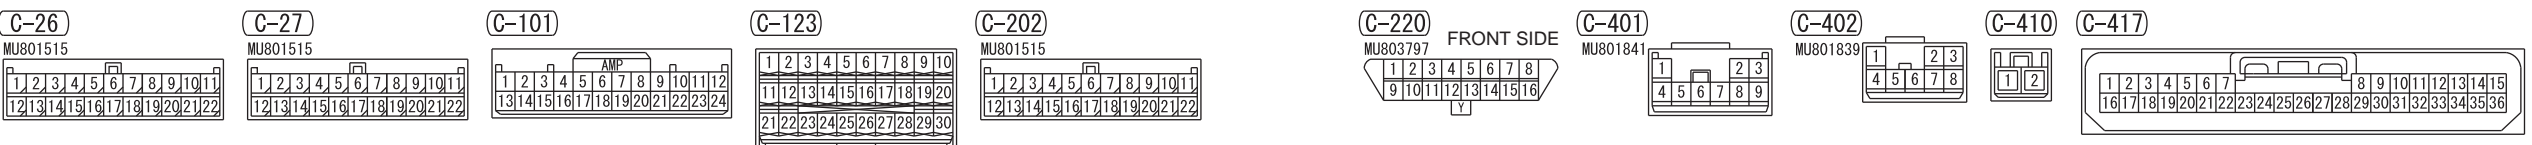

IGNITION SWITCH (IG1) OR OSS-ECU (IG1)

FUSIBLE LINK ②

NOTE  
\*1: VEHICLES WITHOUT KOS  
\*2: VEHICLES WITH KOS

- ABS-ECU
- ACC/FCM-ECU
- ASC-ECU
- A/T CONTROL RELAY
- COLUMN SWITCH
- CORNER SENSOR/BACK SENSOR-ECU
- CVT CONTROL RELAY
- EPS-ECU
- HEATED SEAT RELAY
- HEATER CONTROLLER ASSEMBLY (A/C-ECU)
- KOS-ECU
- SELECTOR LEVER ASSEMBLY
- SONAR SWITCH
- STEERING WHEEL SENSOR
- SUNROOF MOTOR ASSEMBLY

Wire colour code  
 B : Black LG : Light green G : Green L : Blue W : White Y : Yellow SB : Sky blue  
 BR : Brown O : Orange GR : Grey R : Red P : Pink V : Violet PU : Purple SI : Silver