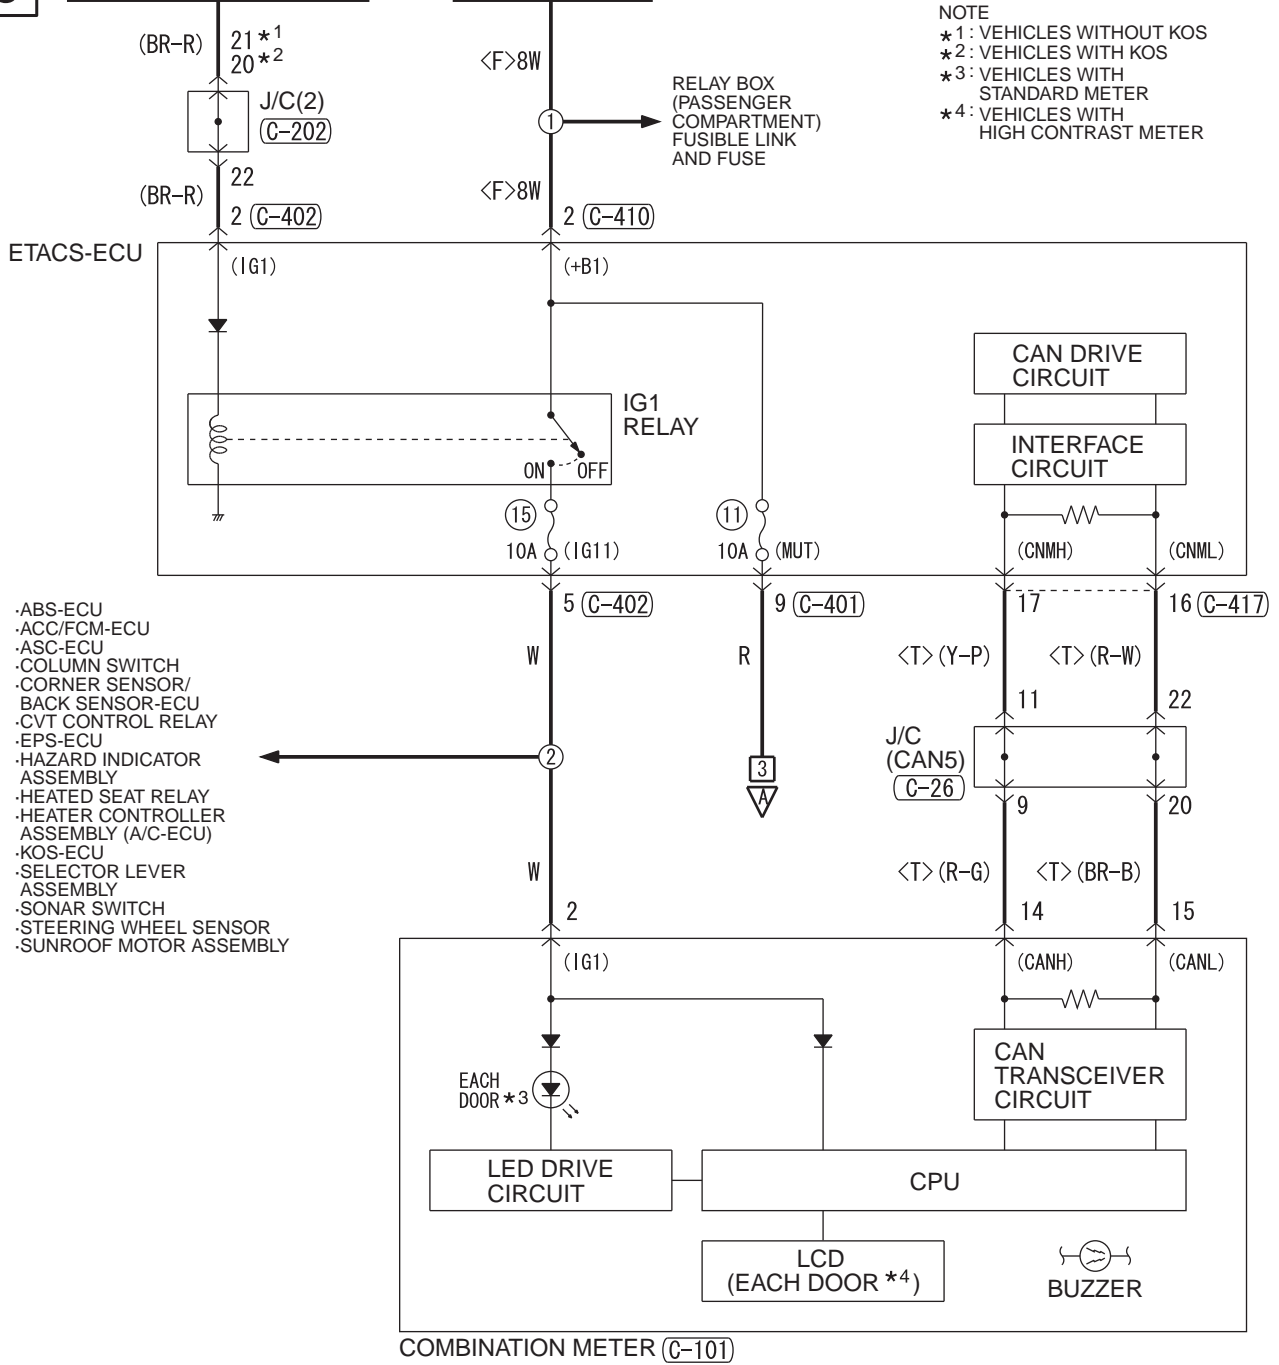

IGNITION SWITCH (IG1) OR OSS-ECU (IG1)

FUSIBLE LINK ②

NOTE
 *1: VEHICLES WITHOUT KOS
 *2: VEHICLES WITH KOS
 *3: VEHICLES WITH STANDARD METER
 *4: VEHICLES WITH HIGH CONTRAST METER

- ABS-ECU
- ACC/FCM-ECU
- ASC-ECU
- COLUMN SWITCH
- CORNER SENSOR/BACK SENSOR-ECU
- CVT CONTROL RELAY
- EPS-ECU
- HAZARD INDICATOR ASSEMBLY
- HEATED SEAT RELAY
- HEATER CONTROLLER ASSEMBLY (A/C-ECU)
- KOS-ECU
- SELECTOR LEVER ASSEMBLY
- SONAR SWITCH
- STEERING WHEEL SENSOR
- SUNROOF MOTOR ASSEMBLY

Wire colour code
 B : Black LG : Light green G : Green L : Blue W : White
 Y : Yellow SB : Sky blue BR : Brown O : Orange GR : Grey
 R : Red P : Pink V : Violet PU : Purple SI : Silver HFU15X21CC