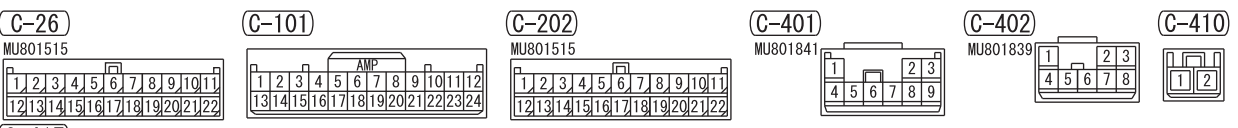

IGNITION SWITCH (IG1) OR OSS-ECU (IG1)

FUSIBLE LINK ②

NOTE
 *1: VEHICLES WITHOUT KOS
 *2: VEHICLES WITH KOS
 *3: VEHICLES WITH STANDARD METER
 *4: VEHICLES WITH HIGH CONTRAST METER

- ABS-ECU
- ACC/FCM-ECU
- ASC-ECU
- COLUMN SWITCH
- CORNER SENSOR/BACK SENSOR-ECU
- CVT CONTROL RELAY
- EPS-ECU
- HAZARD INDICATOR ASSEMBLY
- HEATED SEAT RELAY
- HEATER CONTROLLER ASSEMBLY (A/C-ECU)
- KOS-ECU
- SELECTOR LEVER ASSEMBLY
- SONAR SWITCH
- STEERING WHEEL SENSOR
- SUNROOF MOTOR ASSEMBLY

Wire colour code
 B : Black LG : Light green G : Green L : Blue W : White
 Y : Yellow SB : Sky blue BR : Brown O : Orange GR : Grey
 R : Red P : Pink V : Violet PU : Purple SI : Silver HFU15X21CC