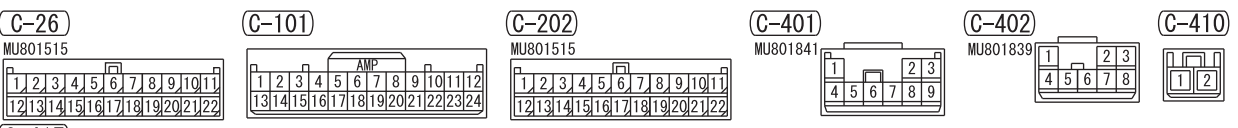

IGNITION SWITCH (IG1) OR OSS-ECU (IG1)

FUSIBLE LINK ②

NOTE  
 \*1: VEHICLES WITHOUT KOS  
 \*2: VEHICLES WITH KOS  
 \*3: VEHICLES WITH STANDARD METER  
 \*4: VEHICLES WITH HIGH CONTRAST METER

- ABS-ECU
- ASC-ECU
- COLUMN SWITCH
- CORNER SENSOR/BACK SENSOR-ECU
- CVT CONTROL RELAY
- EPS-ECU
- HAZARD INDICATOR ASSEMBLY
- HEATED SEAT RELAY
- HEATER CONTROLLER ASSEMBLY (A/C-ECU)
- KOS-ECU
- SELECTOR LEVER ASSEMBLY
- SONAR SWITCH
- STEERING WHEEL SENSOR
- SUNROOF MOTOR ASSEMBLY

Wire colour code  
 B : Black LG : Light green G : Green L : Blue W : White  
 Y : Yellow SB : Sky blue BR : Brown O : Orange GR : Grey  
 R : Red P : Pink V : Violet PU : Purple SI : Silver HFU15X22CC