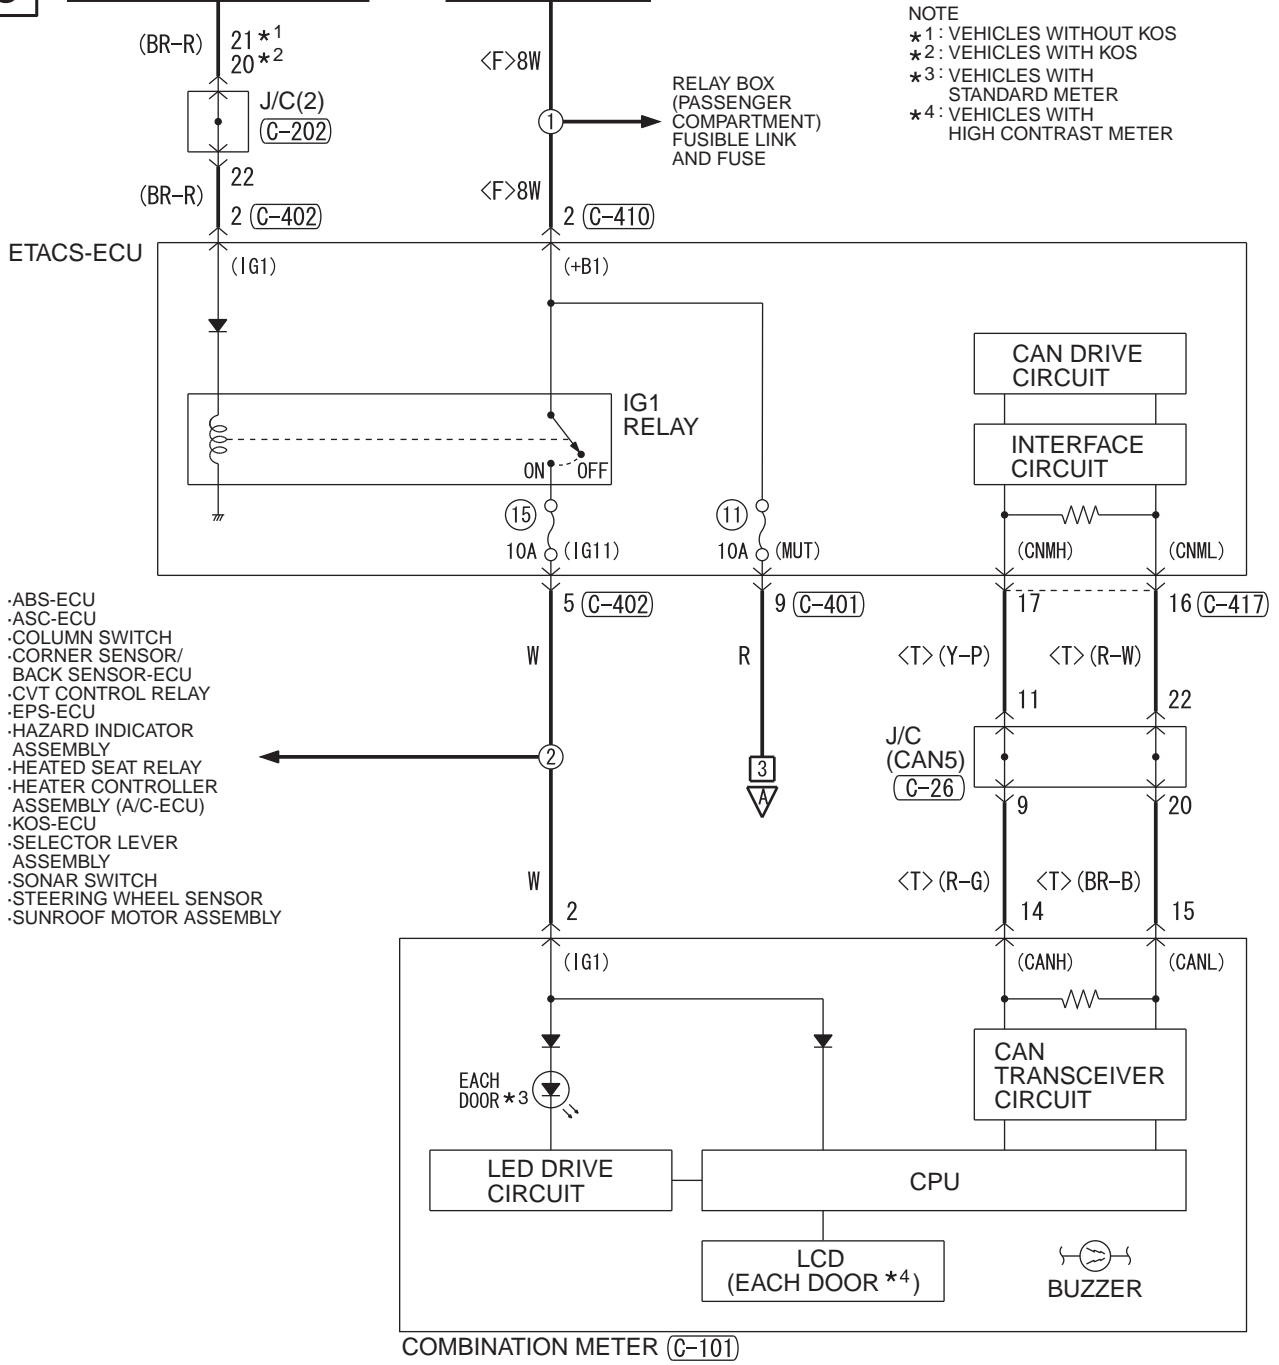

IGNITION SWITCH (IG1) OR OSS-ECU (IG1)

FUSIBLE LINK ②

NOTE  
 \*1: VEHICLES WITHOUT KOS  
 \*2: VEHICLES WITH KOS  
 \*3: VEHICLES WITH STANDARD METER  
 \*4: VEHICLES WITH HIGH CONTRAST METER

- ABS-ECU
- ASC-ECU
- COLUMN SWITCH
- CORNER SENSOR/BACK SENSOR-ECU
- CVT CONTROL RELAY
- EPS-ECU
- HAZARD INDICATOR ASSEMBLY
- HEATED SEAT RELAY
- HEATER CONTROLLER ASSEMBLY (A/C-ECU)
- KOS-ECU
- SELECTOR LEVER ASSEMBLY
- SONAR SWITCH
- STEERING WHEEL SENSOR
- SUNROOF MOTOR ASSEMBLY

Wire colour code  
 B : Black LG : Light green G : Green L : Blue W : White  
 Y : Yellow SB : Sky blue BR : Brown O : Orange GR : Grey  
 R : Red P : Pink V : Violet PU : Purple SI : Silver HFU15X22CC