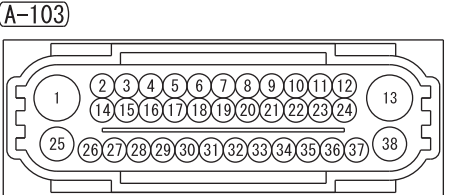

- NOTE
- *1: VEHICLES WITHOUT KOS
 - *2: VEHICLES WITH KOS
 - *3: A/T CONTROL RELAY
 - COLUMN SWITCH
 - CORNER SENSOR/BACK SENSOR-ECU
 - EPS-ECU
 - HAZARD INDICATOR ASSEMBLY
 - HEATED SEAT RELAY
 - HEATER CONTROLLER ASSEMBLY (A/C-ECU)
 - KOS-ECU
 - SELECTOR LEVER ASSEMBLY
 - SONAR SWITCH
 - SUNROOF MOTOR ASSEMBLY

IGNITION SWITCH (IG1) OR OSS-ECU (IG1)

FUSIBLE LINK ②

RELAY BOX (PASSENGER COMPARTMENT) FUSIBLE LINK AND FUSE

Wire colour code

B : Black LG : Light green G : Green L : Blue W : White Y : Yellow SB : Sky blue