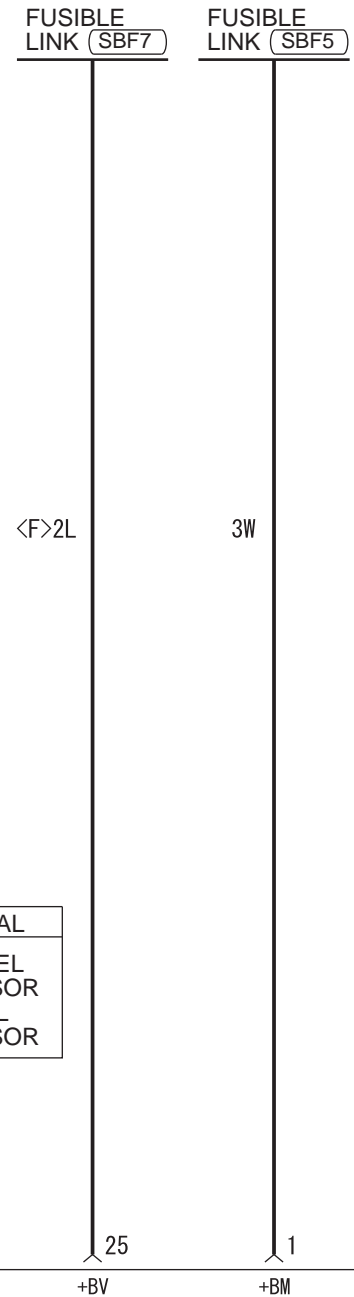

- NOTE
- *1: VEHICLES WITHOUT KOS
 - *2: VEHICLES WITH KOS
 - *3: A/T CONTROL RELAY
 - COLUMN SWITCH
 - CORNER SENSOR/BACK SENSOR-ECU
 - EPS-ECU
 - HAZARD INDICATOR ASSEMBLY
 - HEATED SEAT RELAY
 - HEATER CONTROLLER ASSEMBLY (A/C-ECU)
 - KOS-ECU
 - SELECTOR LEVER ASSEMBLY
 - SONAR SWITCH
 - SUNROOF MOTOR ASSEMBLY

IGNITION SWITCH (IG1) OR OSS-ECU (IG1)

FUSIBLE LINK ②

RELAY BOX (PASSENGER COMPARTMENT) FUSIBLE LINK AND FUSE

Wire colour code

B : Black LG : Light green G : Green L : Blue W : White Y : Yellow SB : Sky blue

BR : Brown O : Orange GR : Grey R : Red P : Pink V : Violet PU : Purple SI : Silver