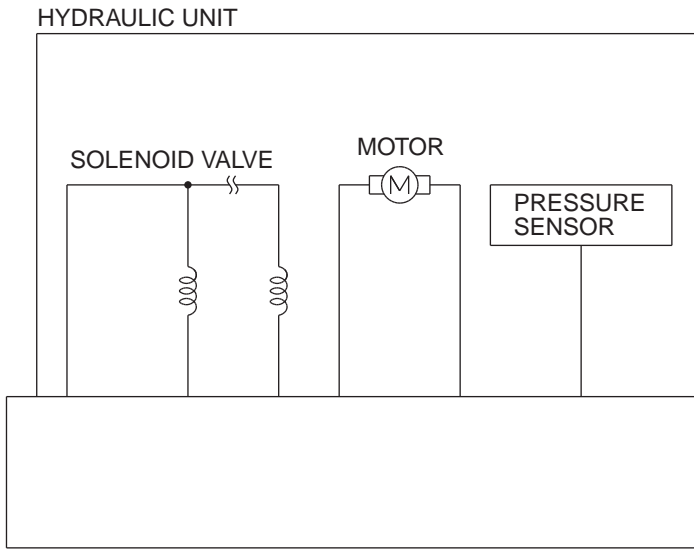

- NOTE
- *1: VEHICLES WITHOUT KOS
 - *2: VEHICLES WITH KOS
 - *3: A/T CONTROL RELAY
 - COLUMN SWITCH
 - CORNER SENSOR/BACK SENSOR-ECU
 - EPS-ECU
 - HAZARD INDICATOR ASSEMBLY
 - HEATED SEAT RELAY
 - HEATER CONTROLLER ASSEMBLY (A/C-ECU)
 - KOS-ECU
 - SELECTOR LEVER ASSEMBLY
 - SONAR SWITCH
 - SUNROOF MOTOR ASSEMBLY

IGNITION SWITCH (IG1) OR OSS-ECU (IG1)

FUSIBLE LINK ②

RELAY BOX (PASSENGER COMPARTMENT) FUSIBLE LINK AND FUSE

Wire colour code

B : Black LG : Light green G : Green L : Blue W : White Y : Yellow SB : Sky blue