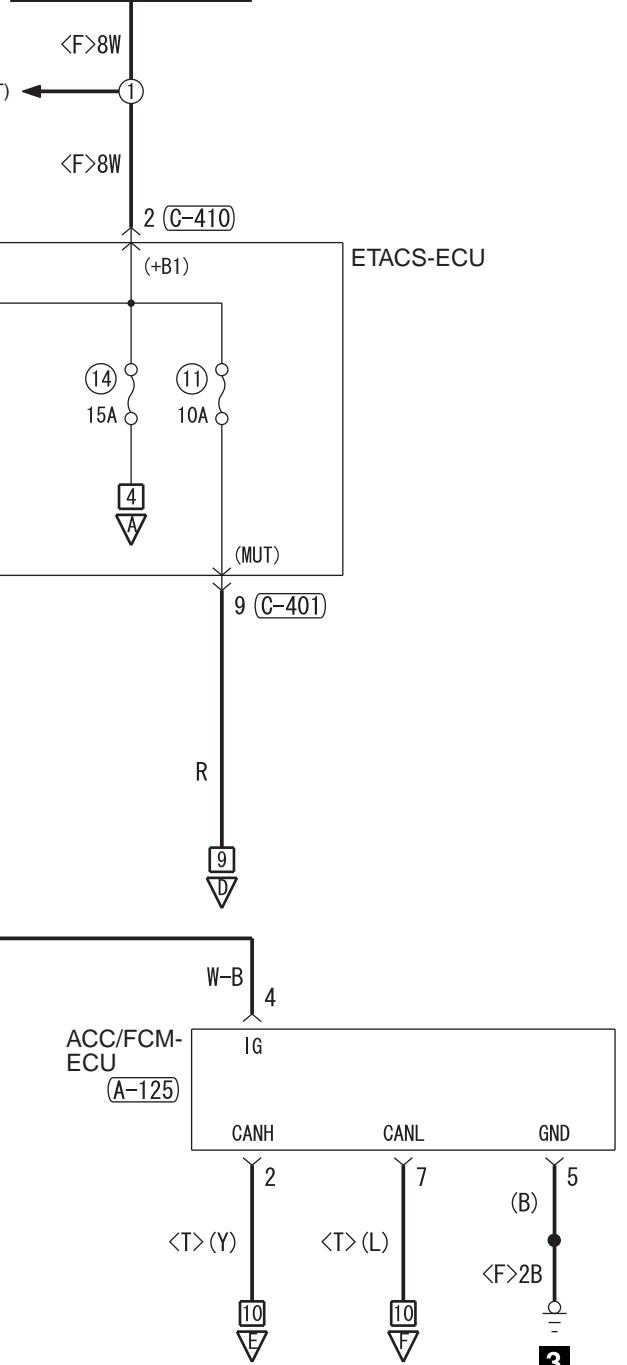

- NOTE
- *1: VEHICLES WITHOUT KOS
 - *2: VEHICLES WITH KOS
 - *3: A/T CONTROL RELAY
 - COLUMN SWITCH
 - CORNER SENSOR/BACK SENSOR-ECU
 - EPS-ECU
 - HAZARD INDICATOR ASSEMBLY
 - HEATED SEAT RELAY
 - HEATER CONTROLLER ASSEMBLY (A/C-ECU)
 - KOS-ECU
 - SELECTOR LEVER ASSEMBLY
 - SONAR SWITCH
 - SUNROOF MOTOR ASSEMBLY

IGNITION SWITCH (IG1) OR OSS-ECU (IG1)

FUSIBLE LINK ②

RELAY BOX (PASSENGER COMPARTMENT) FUSIBLE LINK AND FUSE

Wire colour code

B : Black LG : Light green G : Green L : Blue W : White Y : Yellow SB : Sky blue

BR : Brown O : Orange GR : Grey R : Red P : Pink V : Violet PU : Purple SI : Silver