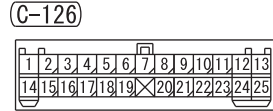

- NOTE
- *1: VEHICLES WITHOUT KOS
 - *2: VEHICLES WITH KOS
 - *3: A/T CONTROL RELAY
 - COLUMN SWITCH
 - CORNER SENSOR/BACK SENSOR-ECU
 - EPS-ECU
 - HAZARD INDICATOR ASSEMBLY
 - HEATED SEAT RELAY
 - HEATER CONTROLLER ASSEMBLY (A/C-ECU)
 - KOS-ECU
 - SELECTOR LEVER ASSEMBLY
 - SONAR SWITCH
 - SUNROOF MOTOR ASSEMBLY

IGNITION SWITCH (IG1) OR OSS-ECU (IG1)

FUSIBLE LINK ②

RELAY BOX (PASSENGER COMPARTMENT) FUSIBLE LINK AND FUSE

Wire colour code

B : Black LG : Light green G : Green L : Blue W : White Y : Yellow SB : Sky blue