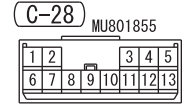

- NOTE
- *1: VEHICLES WITHOUT KOS
 - *2: VEHICLES WITH KOS
 - *3: A/T CONTROL RELAY
 - COLUMN SWITCH
 - CORNER SENSOR/BACK SENSOR-ECU
 - EPS-ECU
 - HAZARD INDICATOR ASSEMBLY
 - HEATED SEAT RELAY
 - HEATER CONTROLLER ASSEMBLY (A/C-ECU)
 - KOS-ECU
 - SELECTOR LEVER ASSEMBLY
 - SONAR SWITCH
 - SUNROOF MOTOR ASSEMBLY

IGNITION SWITCH (IG1) OR OSS-ECU (IG1)

FUSIBLE LINK ②

RELAY BOX (PASSENGER COMPARTMENT) FUSIBLE LINK AND FUSE

Wire colour code

B : Black LG : Light green G : Green L : Blue W : White Y : Yellow SB : Sky blue