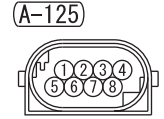

- NOTE
- *1: VEHICLES WITHOUT KOS
 - *2: VEHICLES WITH KOS
 - *3: A/T CONTROL RELAY
 - COLUMN SWITCH
 - CORNER SENSOR/BACK SENSOR-ECU
 - EPS-ECU
 - HAZARD INDICATOR ASSEMBLY
 - HEATED SEAT RELAY
 - HEATER CONTROLLER ASSEMBLY (A/C-ECU)
 - KOS-ECU
 - SELECTOR LEVER ASSEMBLY
 - SONAR SWITCH
 - SUNROOF MOTOR ASSEMBLY

IGNITION SWITCH (IG1) OR OSS-ECU (IG1)

FUSIBLE LINK ②

RELAY BOX (PASSENGER COMPARTMENT) FUSIBLE LINK AND FUSE

Wire colour code

B : Black LG : Light green G : Green L : Blue W : White Y : Yellow SB : Sky blue