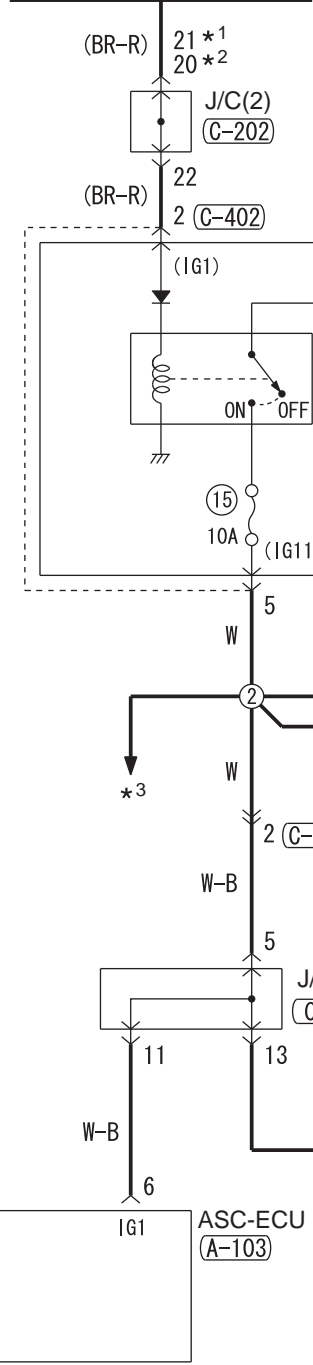

- NOTE
- *1: VEHICLES WITHOUT KOS
 - *2: VEHICLES WITH KOS
 - *3: A/T CONTROL RELAY
 - COLUMN SWITCH
 - CORNER SENSOR/BACK SENSOR-ECU
 - EPS-ECU
 - HAZARD INDICATOR ASSEMBLY
 - HEATED SEAT RELAY
 - HEATER CONTROLLER ASSEMBLY (A/C-ECU)
 - KOS-ECU
 - SELECTOR LEVER ASSEMBLY
 - SONAR SWITCH
 - SUNROOF MOTOR ASSEMBLY

IGNITION SWITCH (IG1) OR OSS-ECU (IG1)

FUSIBLE LINK ②

RELAY BOX (PASSENGER COMPARTMENT) FUSIBLE LINK AND FUSE

Wire colour code

B : Black LG : Light green G : Green L : Blue W : White Y : Yellow SB : Sky blue

BR : Brown O : Orange GR : Grey R : Red P : Pink V : Violet PU : Purple SI : Silver