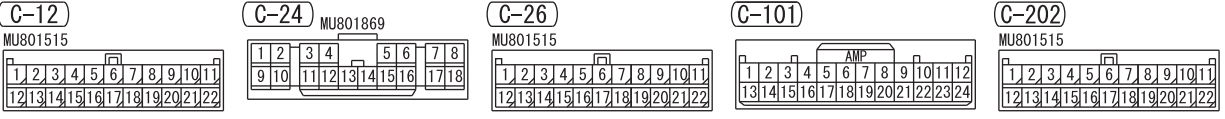

NOTE  
 \*1: VEHICLES WITHOUT KOS  
 \*2: VEHICLES WITH KOS

- ABS-ECU
- ACC/FCM-ECU
- ASC-ECU
- A/T CONTROL RELAY
- COLUMN SWITCH
- CORNER SENSOR/BACK SENSOR-ECU
- CVT CONTROL RELAY
- EPS-ECU
- HEATED SEAT RELAY
- HEATER CONTROLLER ASSEMBLY (A/C-ECU)
- KOS-ECU
- SELECTOR LEVER ASSEMBLY
- SONAR SWITCH
- STEERING WHEEL SENSOR
- SUNROOF MOTOR ASSEMBLY

Wire colour code  
 B : Black LG : Light green G : Green L : Blue W : White Y : Yellow SB : Sky blue  
 BR : Brown O : Orange GR : Grey R : Red P : Pink V : Violet PU : Purple SI : Silver