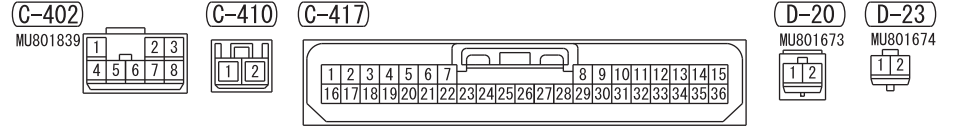

NOTE  
 \*1: VEHICLES WITHOUT KOS  
 \*2: VEHICLES WITH KOS

- ABS-ECU
- ACC/FCM-ECU
- ASC-ECU
- A/T CONTROL RELAY
- COLUMN SWITCH
- CORNER SENSOR/BACK SENSOR-ECU
- CVT CONTROL RELAY
- EPS-ECU
- HEATED SEAT RELAY
- HEATER CONTROLLER ASSEMBLY (A/C-ECU)
- KOS-ECU
- SELECTOR LEVER ASSEMBLY
- SONAR SWITCH
- STEERING WHEEL SENSOR
- SUNROOF MOTOR ASSEMBLY

Wire colour code  
 B : Black LG : Light green G : Green L : Blue W : White Y : Yellow SB : Sky blue  
 BR : Brown O : Orange GR : Grey R : Red P : Pink V : Violet PU : Purple SI : Silver