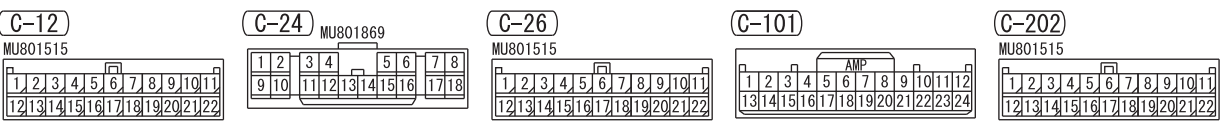

NOTE
 *1: VEHICLES WITHOUT KOS
 *2: VEHICLES WITH KOS

- ABS-ECU
- ASC-ECU
- COLUMN SWITCH
- CORNER SENSOR/BACK SENSOR-ECU
- CVT CONTROL RELAY
- EPS-ECU
- HEATED SEAT RELAY
- HEATER CONTROLLER ASSEMBLY (A/C-ECU)

- KOS-ECU
- SELECTOR LEVER ASSEMBLY
- SONAR SWITCH
- STEERING WHEEL SENSOR
- SUNROOF MOTOR ASSEMBLY

Wire colour code
 B : Black LG : Light green G : Green L : Blue W : White Y : Yellow SB : Sky blue
 BR : Brown O : Orange GR : Grey R : Red P : Pink V : Violet PU : Purple SI : Silver