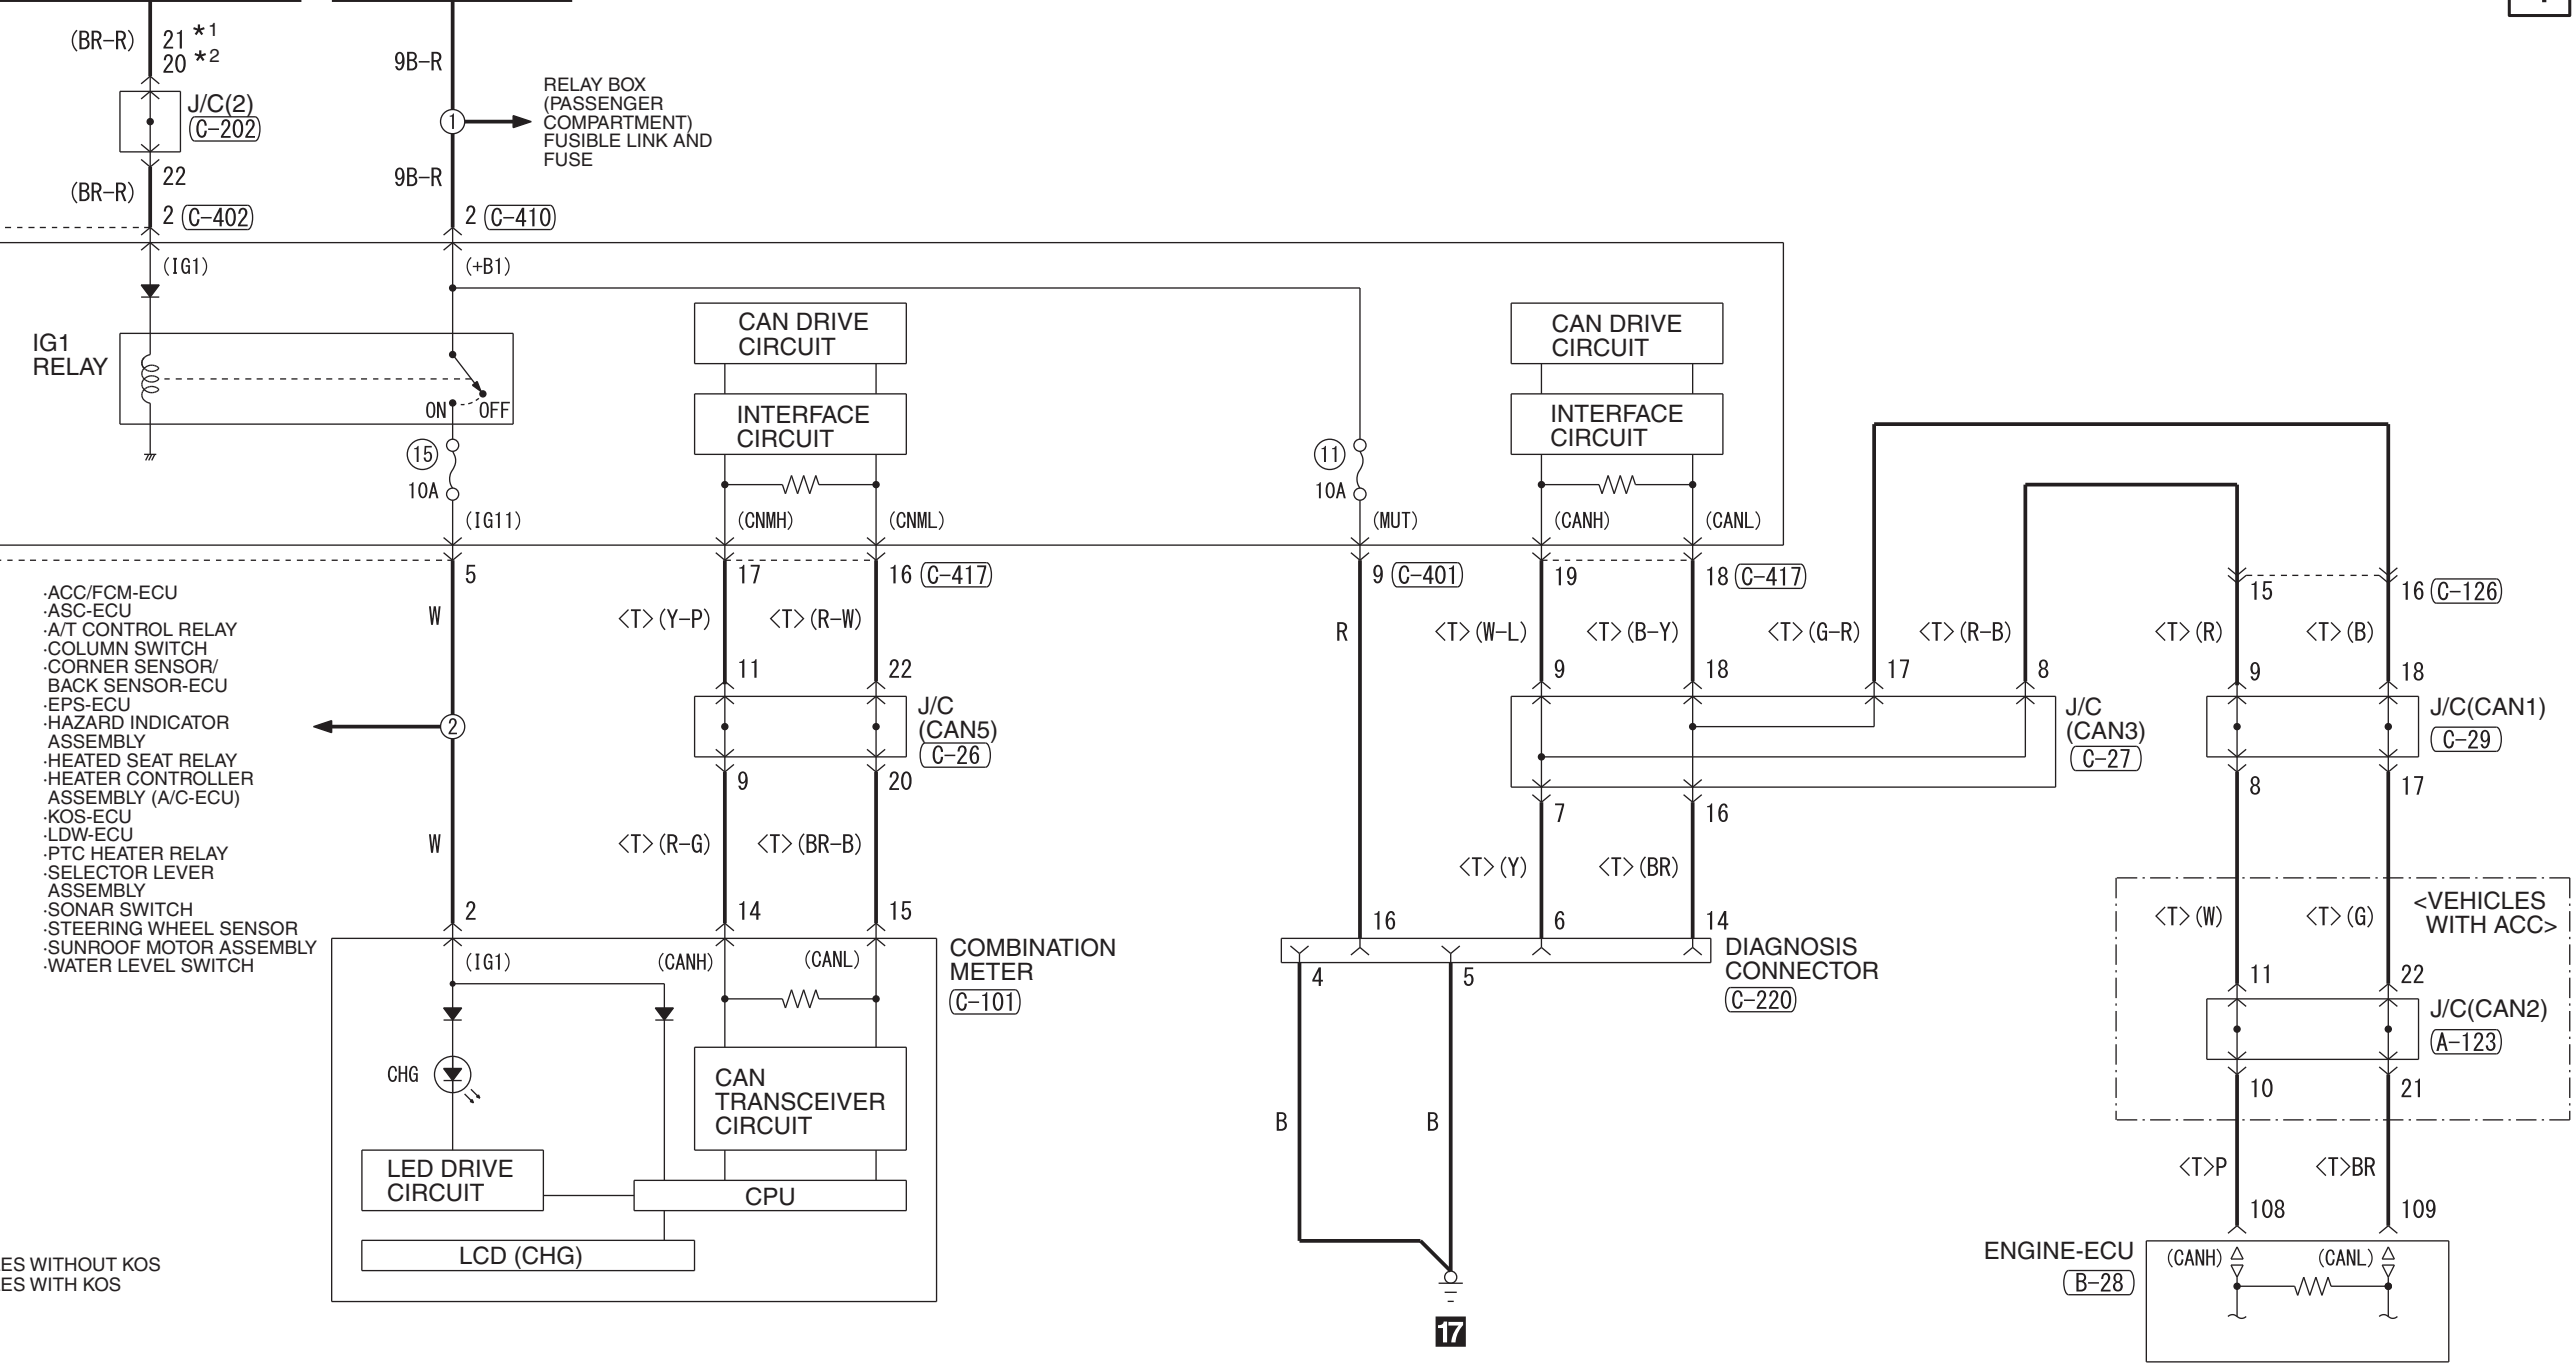

IGNITION SWITCH (IG1) OR OSS-ECU (IG1)

FUSIBLE LINK 12

ETACS-ECU

NOTE  
 \*1 : VEHICLES WITHOUT KOS  
 \*2 : VEHICLES WITH KOS