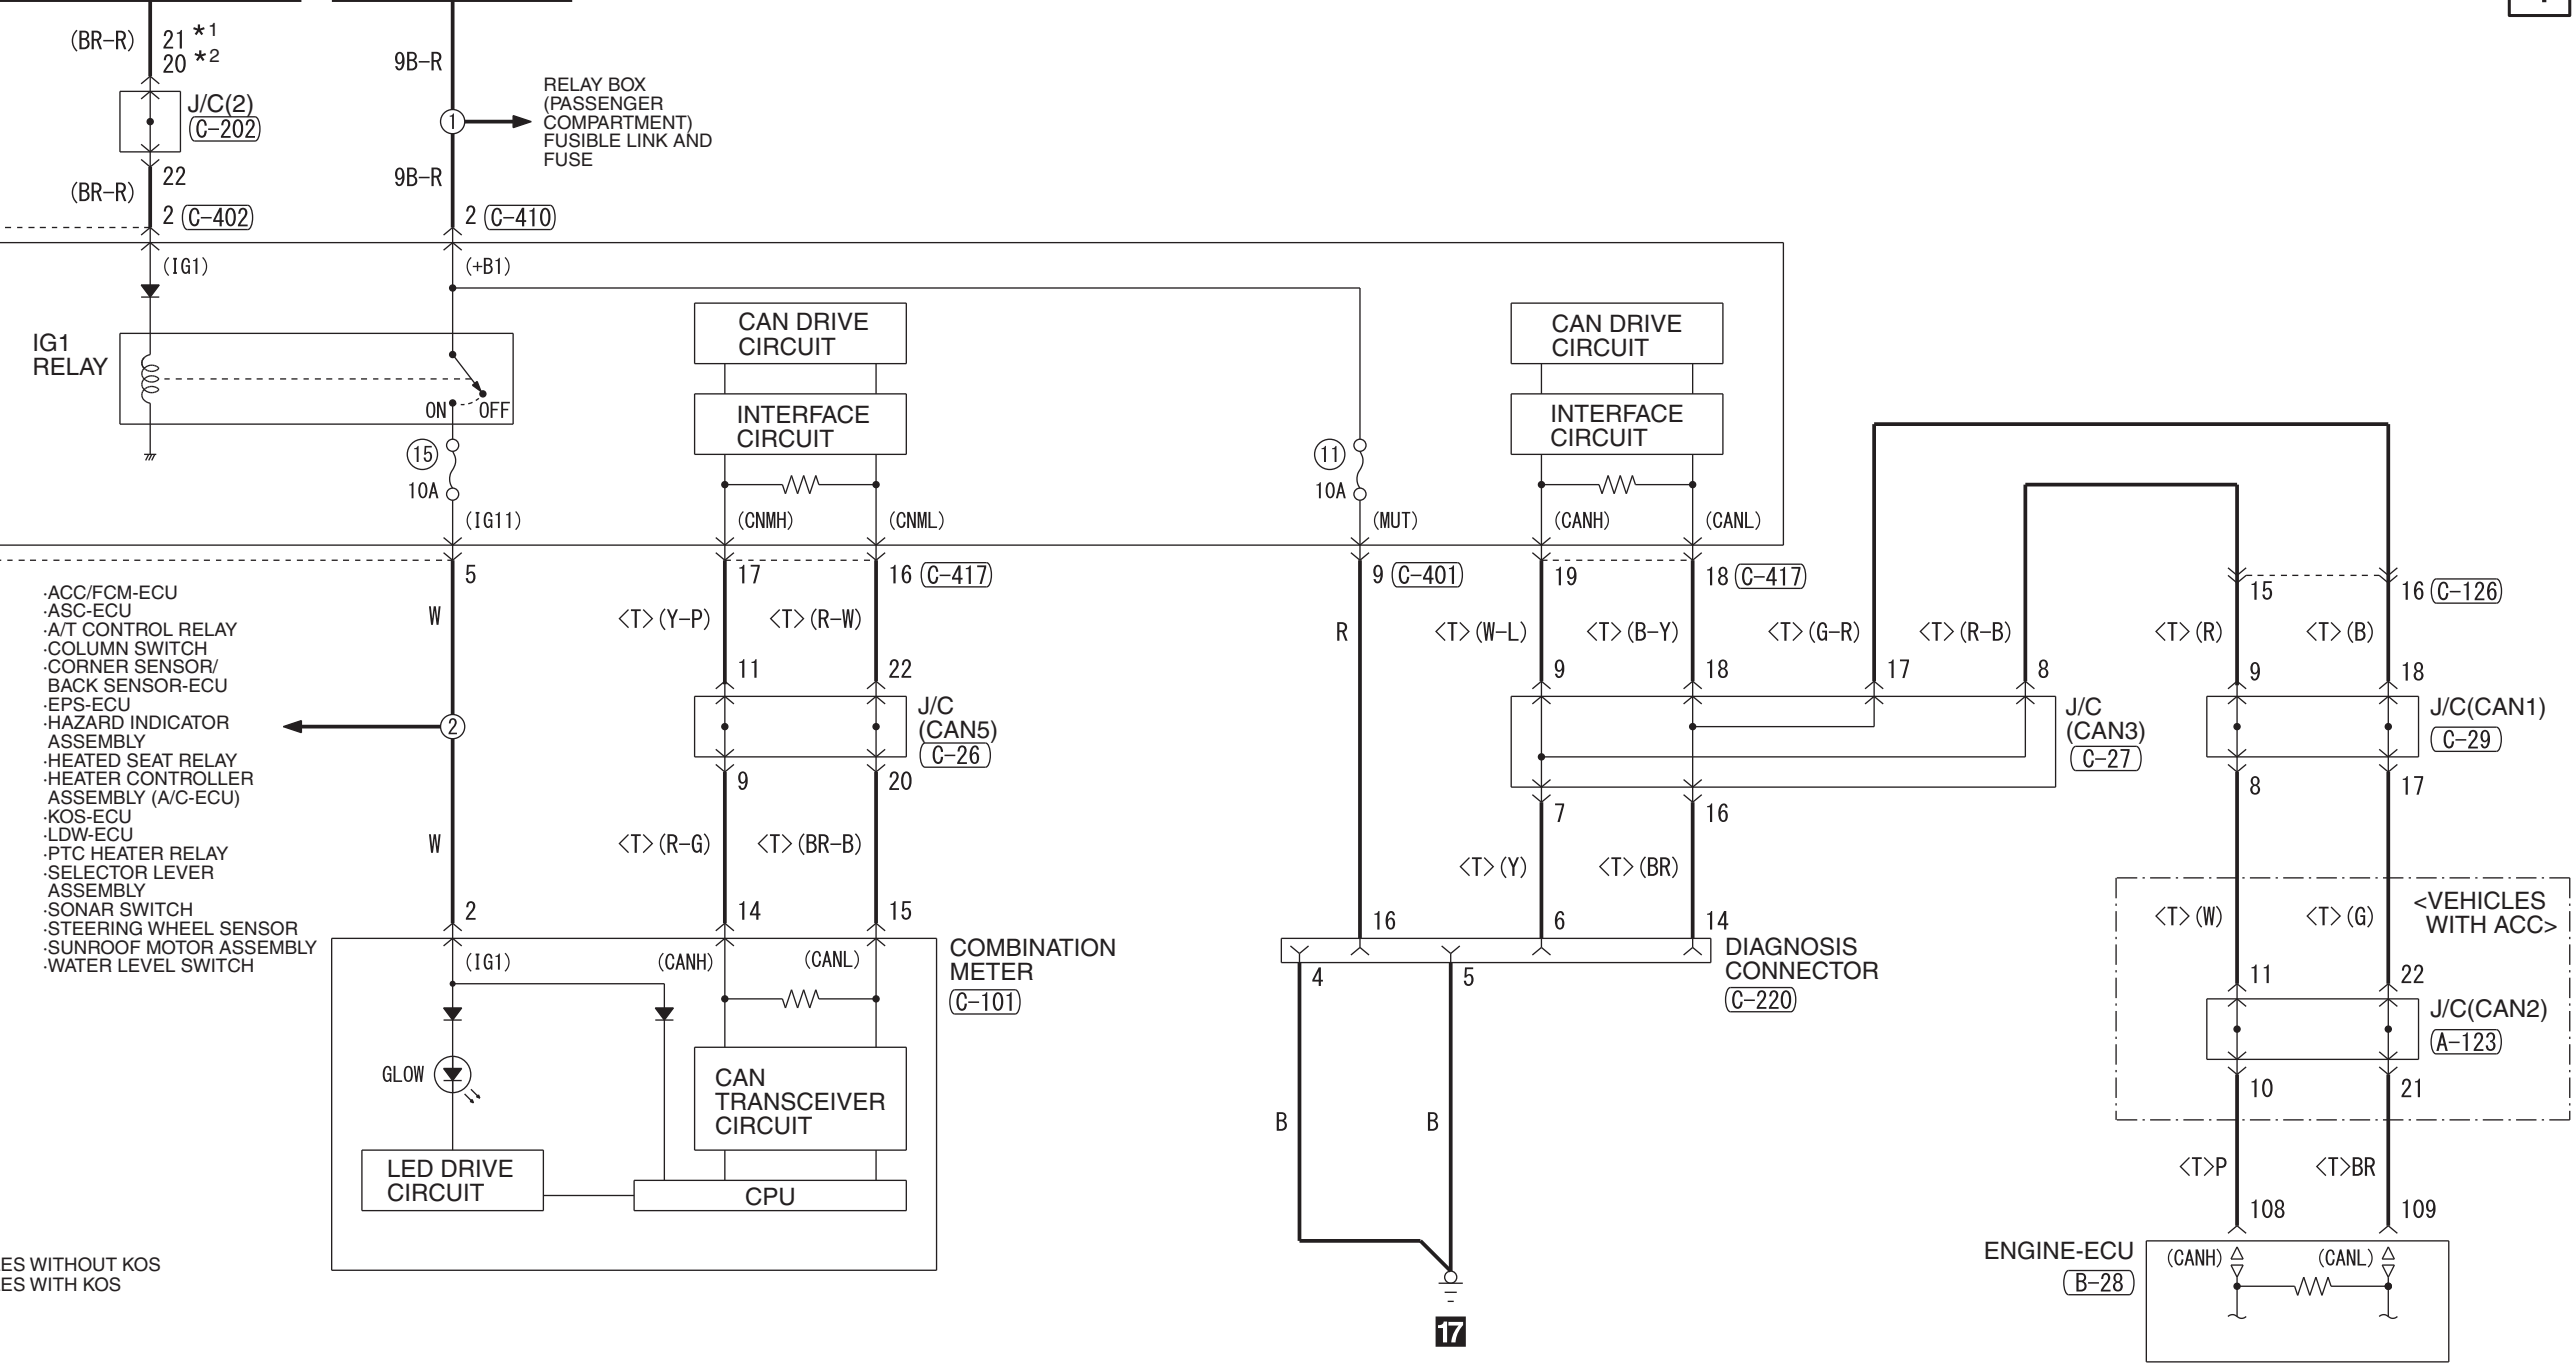

IGNITION SWITCH (IG1) OR OSS-ECU (IG1)

FUSIBLE LINK 12

ETACS-ECU

NOTE  
 \*1 : VEHICLES WITHOUT KOS  
 \*2 : VEHICLES WITH KOS