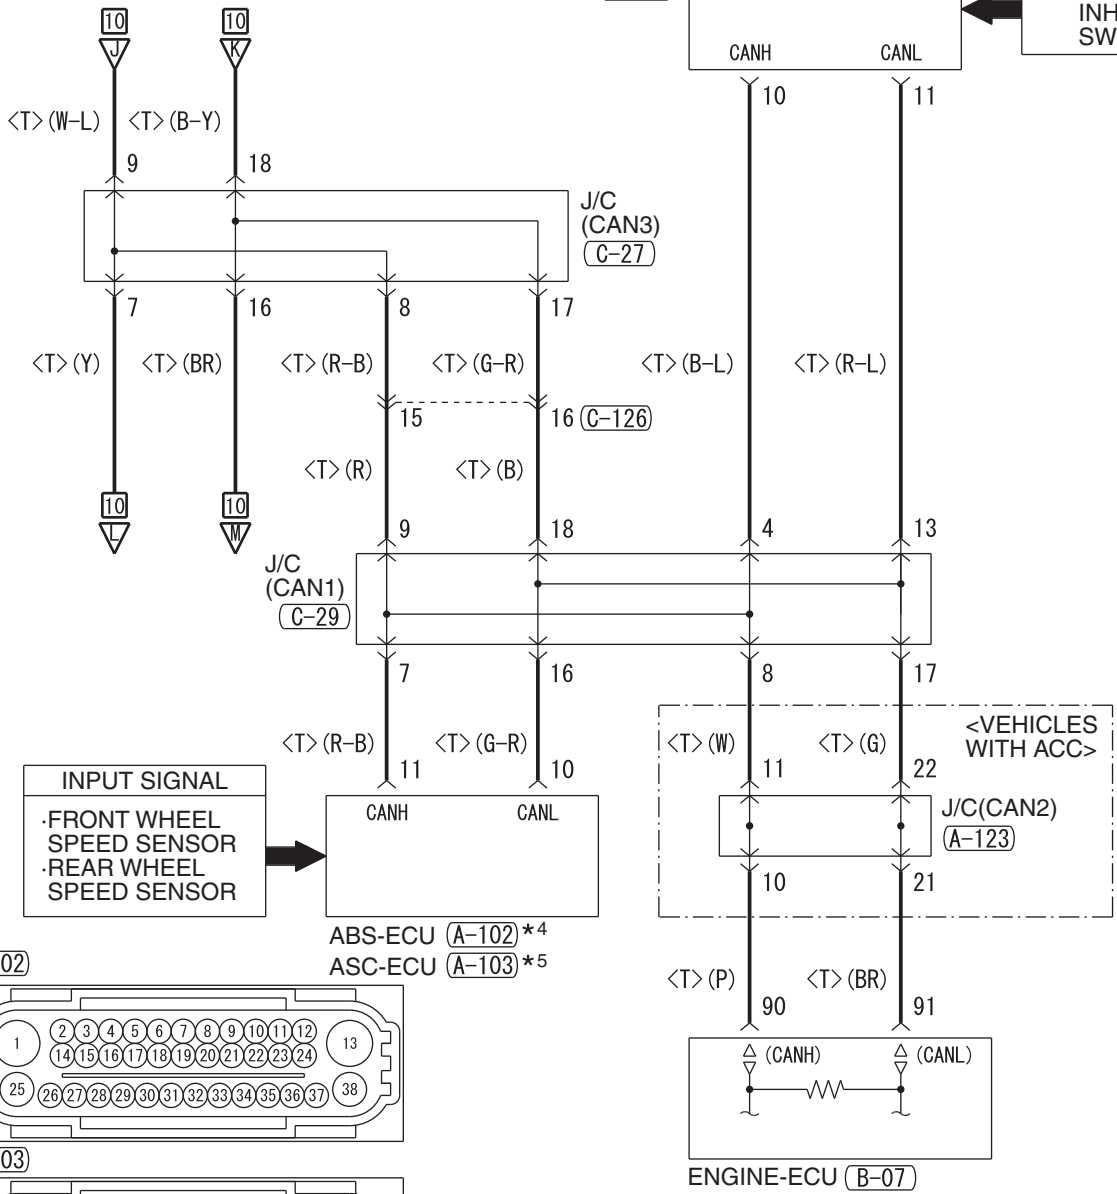

ETACS-ECU (CAN DRIVE CIRCUIT)

A/T-ECU (C-138)

INPUT SIGNAL  
INHIBITOR SWITCH (N)

NOTE  
\*4: VEHICLES WITHOUT ASC  
\*5: VEHICLES WITH ASC