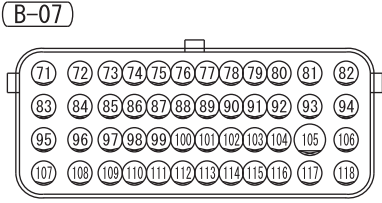

ETACS-ECU (CAN DRIVE CIRCUIT)

A/T-ECU (C-138)

INPUT SIGNAL  
INHIBITOR SWITCH (N)

NOTE  
\*4: VEHICLES WITHOUT ASC  
\*5: VEHICLES WITH ASC