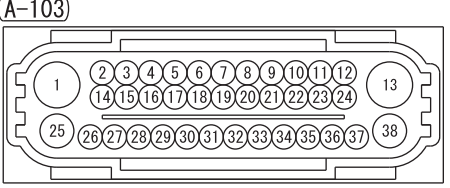

ETACS-ECU (CAN DRIVE CIRCUIT)

A/T-ECU (C-138)

INPUT SIGNAL  
INHIBITOR SWITCH (N)

NOTE  
\*4: VEHICLES WITHOUT ASC  
\*5: VEHICLES WITH ASC