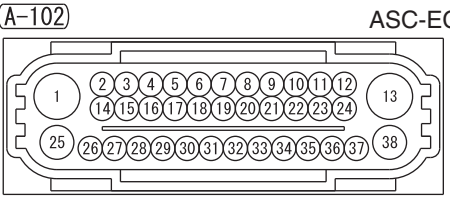

ETACS-ECU (CAN DRIVE CIRCUIT)

A/T-ECU (C-138)

INPUT SIGNAL  
INHIBITOR SWITCH (N)

NOTE  
\*4: VEHICLES WITHOUT ASC  
\*5: VEHICLES WITH ASC