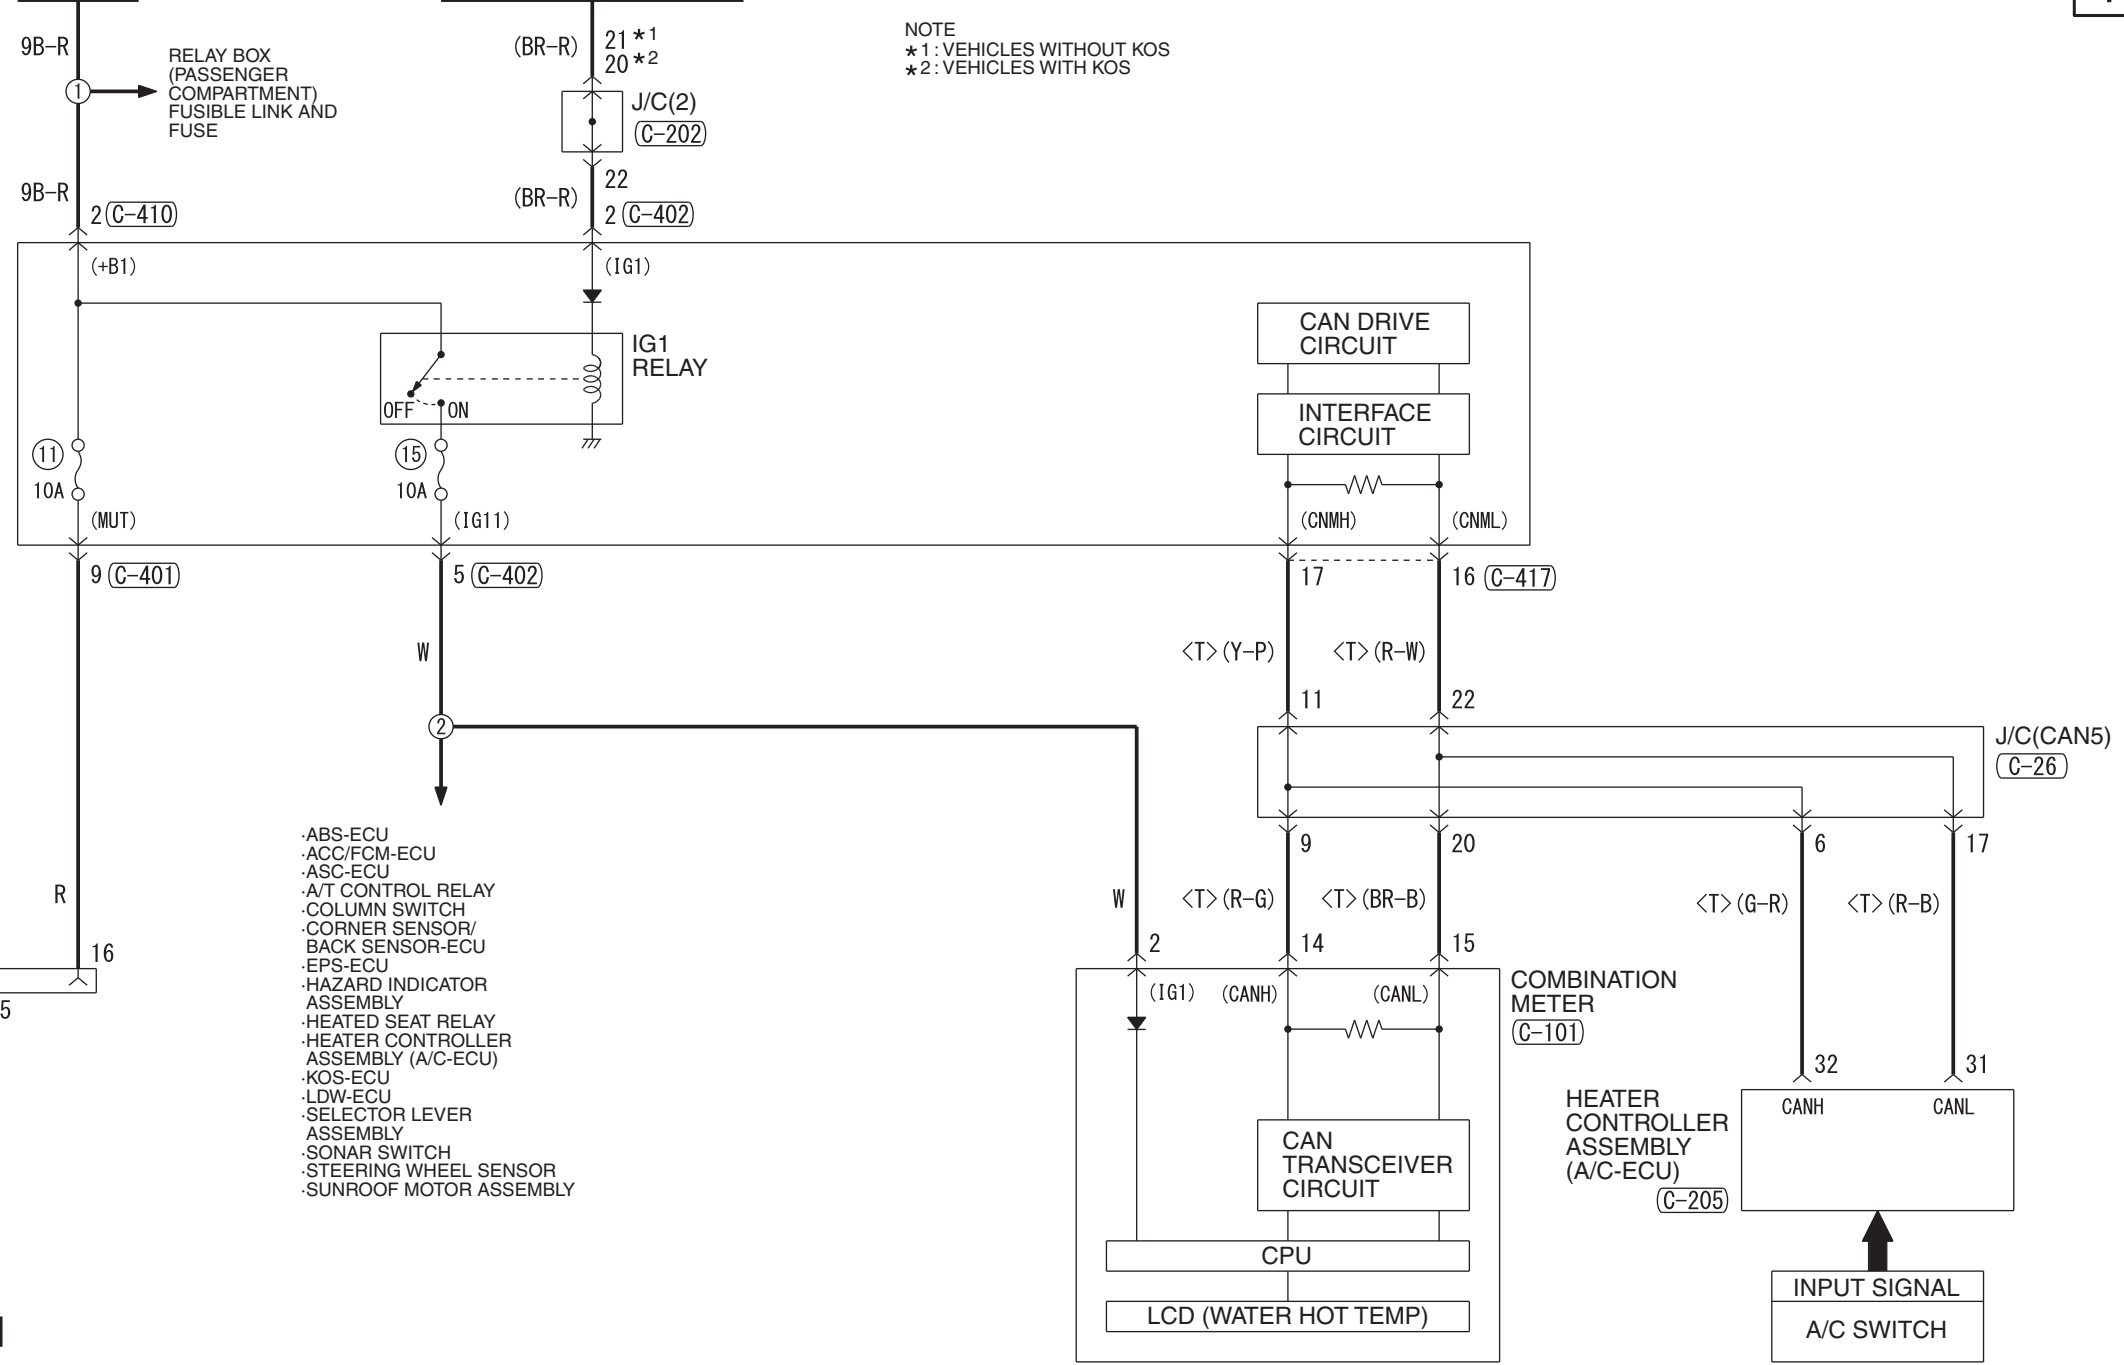

FUSIBLE LINK ② IGNITION SWITCH (IG1) OR OSS-ECU (IG1)

NOTE
 *1: VEHICLES WITHOUT KOS
 *2: VEHICLES WITH KOS

- ABS-ECU
- ACC/FCM-ECU
- ASC-ECU
- A/T CONTROL RELAY
- COLUMN SWITCH
- CORNER SENSOR/BACK SENSOR-ECU
- EPS-ECU
- HAZARD INDICATOR ASSEMBLY
- HEATED SEAT RELAY
- HEATER CONTROLLER ASSEMBLY (A/C-ECU)
- KOS-ECU
- LDW-ECU
- SELECTOR LEVER ASSEMBLY
- SONAR SWITCH
- STEERING WHEEL SENSOR
- SUNROOF MOTOR ASSEMBLY

Wire colour code
 B: Black LG: Light green G: Green L: Blue W: White Y: Yellow SB: Sky blue
 BR: Brown O: Orange GR: Grey R: Red P: Pink V: Violet PU: Purple SI: Silver