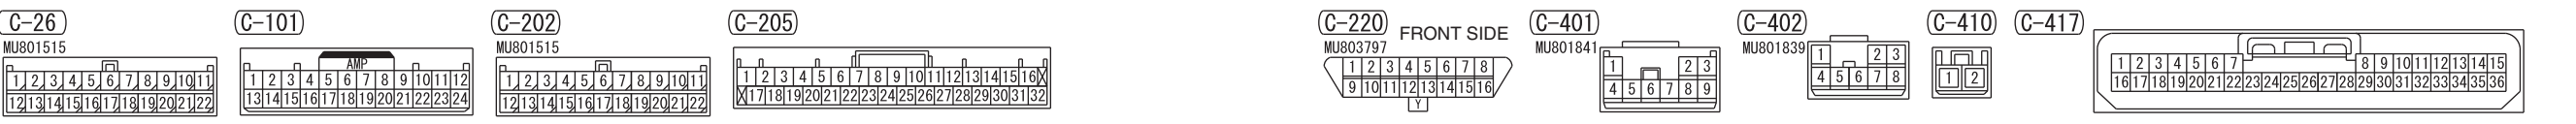

FUSIBLE LINK ② IGNITION SWITCH (IG1) OR OSS-ECU (IG1)

NOTE
 *1: VEHICLES WITHOUT KOS
 *2: VEHICLES WITH KOS

- ABS-ECU
- ACC/FCM-ECU
- ASC-ECU
- A/T CONTROL RELAY
- COLUMN SWITCH
- CORNER SENSOR/BACK SENSOR-ECU
- EPS-ECU
- HAZARD INDICATOR ASSEMBLY
- HEATED SEAT RELAY
- HEATER CONTROLLER ASSEMBLY (A/C-ECU)
- KOS-ECU
- LDW-ECU
- SELECTOR LEVER ASSEMBLY
- SONAR SWITCH
- STEERING WHEEL SENSOR
- SUNROOF MOTOR ASSEMBLY

Wire colour code
 B: Black LG: Light green G: Green L: Blue W: White Y: Yellow SB: Sky blue
 BR: Brown O: Orange GR: Grey R: Red P: Pink V: Violet PU: Purple SI: Silver