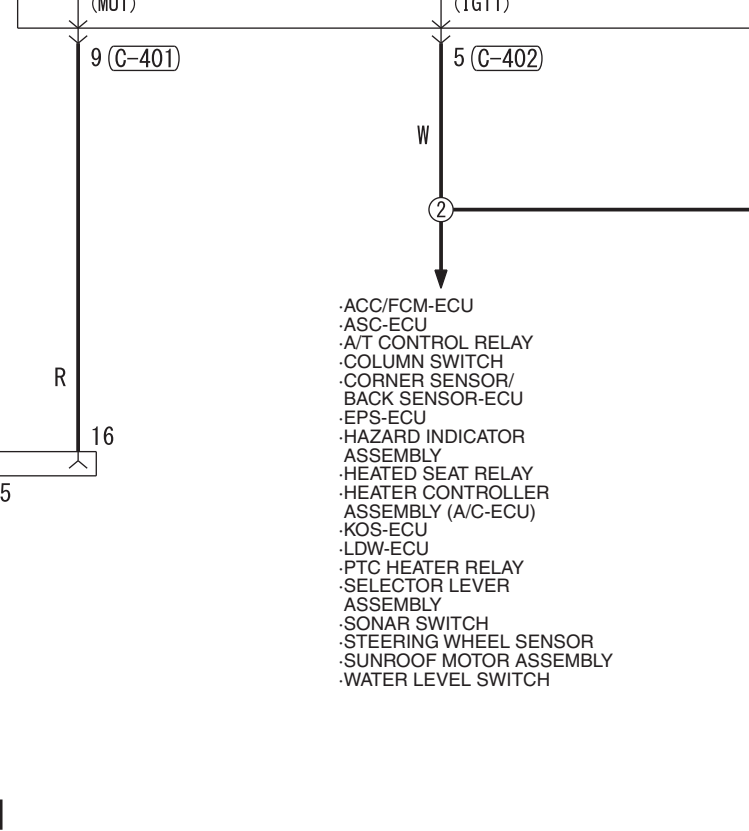

FUSIBLE LINK (12) IGNITION SWITCH (IG1) OR OSS-ECU (IG1)

- ACC/FCM-ECU
- ASC-ECU
- A/T CONTROL RELAY
- COLUMN SWITCH
- CORNER SENSOR/BACK SENSOR-ECU
- EPS-ECU
- HAZARD INDICATOR ASSEMBLY
- HEATED SEAT RELAY
- HEATER CONTROLLER ASSEMBLY (A/C-ECU)
- KOS-ECU
- LDW-ECU
- PTC HEATER RELAY
- SELECTOR LEVER ASSEMBLY
- SONAR SWITCH
- STEERING WHEEL SENSOR
- SUNROOF MOTOR ASSEMBLY
- WATER LEVEL SWITCH

NOTE
 *1 : VEHICLES WITHOUT KOS
 *2 : VEHICLES WITH KOS

Wire colour code
 B: Black LG: Light green G: Green L: Blue W: White Y: Yellow SB: Sky blue
 BR: Brown O: Orange GR: Grey R: Red P: Pink V: Violet PU: Purple SI: Silver