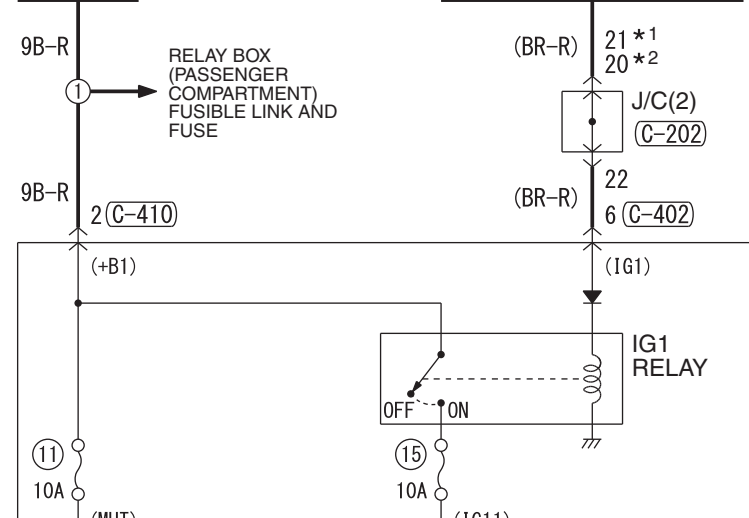

FUSIBLE LINK (12) IGNITION SWITCH (IG1) OR OSS-ECU (IG1)

- ACC/FCM-ECU
- ASC-ECU
- A/T CONTROL RELAY
- COLUMN SWITCH
- CORNER SENSOR/BACK SENSOR-ECU
- EPS-ECU
- HAZARD INDICATOR ASSEMBLY
- HEATED SEAT RELAY
- HEATER CONTROLLER ASSEMBLY (A/C-ECU)
- KOS-ECU
- LDW-ECU
- PTC HEATER RELAY
- SELECTOR LEVER ASSEMBLY
- SONAR SWITCH
- STEERING WHEEL SENSOR
- SUNROOF MOTOR ASSEMBLY
- WATER LEVEL SWITCH

NOTE
 *1 : VEHICLES WITHOUT KOS
 *2 : VEHICLES WITH KOS

Wire colour code
 B: Black LG: Light green G: Green L: Blue W: White Y: Yellow SB: Sky blue
 BR: Brown O: Orange GR: Grey R: Red P: Pink V: Violet PU: Purple SI: Silver