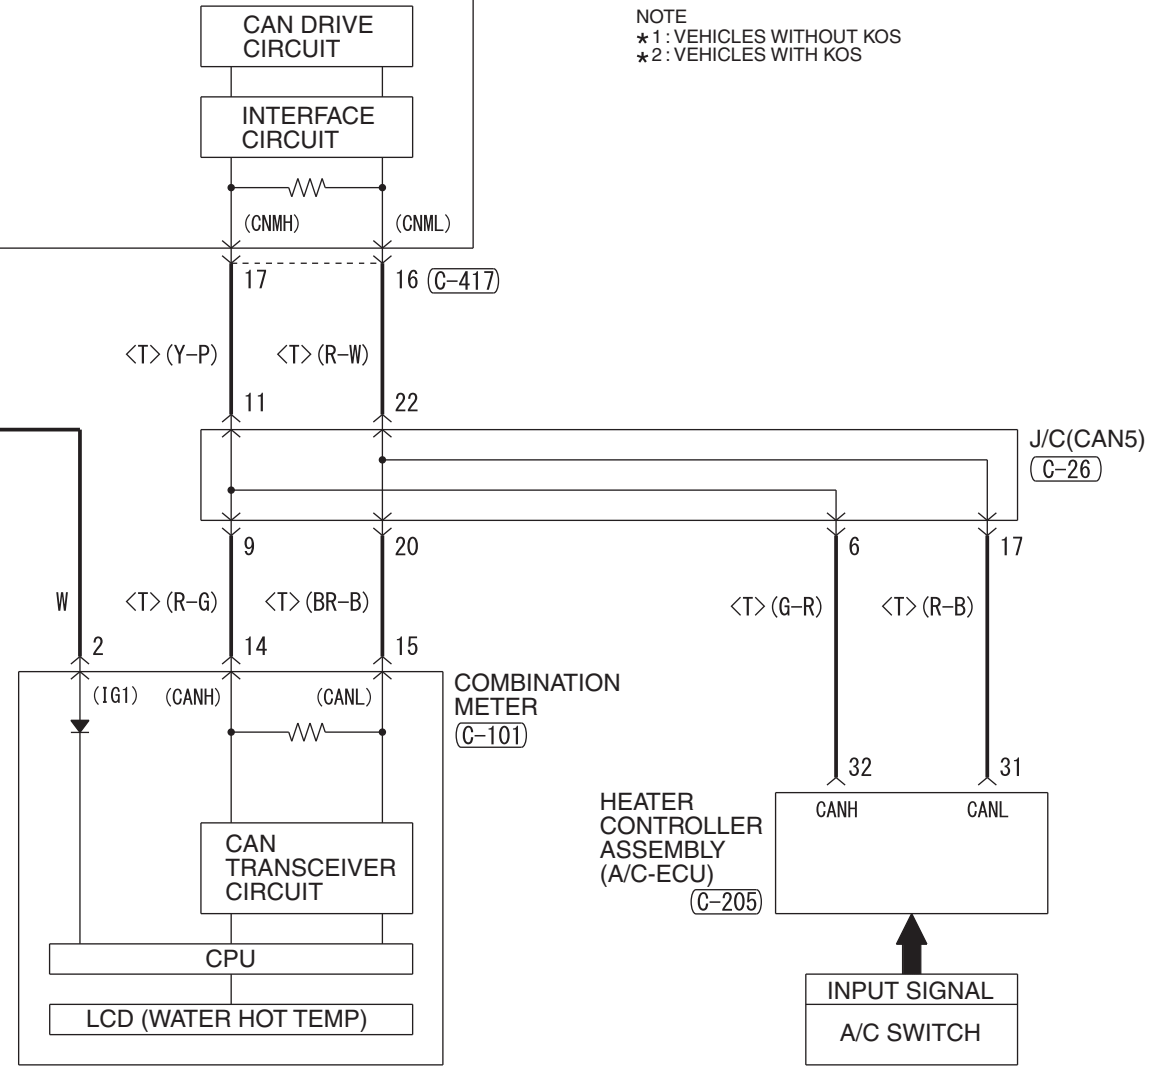

FUSIBLE LINK (12) IGNITION SWITCH (IG1) OR OSS-ECU (IG1)

- ACC/FCM-ECU
- ASC-ECU
- A/T CONTROL RELAY
- COLUMN SWITCH
- CORNER SENSOR/BACK SENSOR-ECU
- EPS-ECU
- HAZARD INDICATOR ASSEMBLY
- HEATED SEAT RELAY
- HEATER CONTROLLER ASSEMBLY (A/C-ECU)
- KOS-ECU
- LDW-ECU
- PTC HEATER RELAY
- SELECTOR LEVER ASSEMBLY
- SONAR SWITCH
- STEERING WHEEL SENSOR
- SUNROOF MOTOR ASSEMBLY
- WATER LEVEL SWITCH

NOTE
 *1 : VEHICLES WITHOUT KOS
 *2 : VEHICLES WITH KOS

Wire colour code
 B: Black LG: Light green G: Green L: Blue W: White Y: Yellow SB: Sky blue
 BR: Brown O: Orange GR: Grey R: Red P: Pink V: Violet PU: Purple SI: Silver