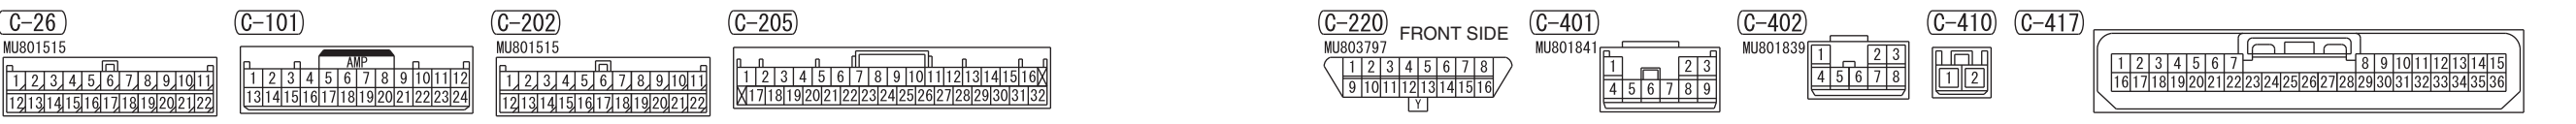

FUSIBLE LINK (12) IGNITION SWITCH (IG1) OR OSS-ECU (IG1)

- ACC/FCM-ECU
- ASC-ECU
- A/T CONTROL RELAY
- COLUMN SWITCH
- CORNER SENSOR/BACK SENSOR-ECU
- EPS-ECU
- HAZARD INDICATOR ASSEMBLY
- HEATED SEAT RELAY
- HEATER CONTROLLER ASSEMBLY (A/C-ECU)
- KOS-ECU
- LDW-ECU
- PTC HEATER RELAY
- SELECTOR LEVER ASSEMBLY
- SONAR SWITCH
- STEERING WHEEL SENSOR
- SUNROOF MOTOR ASSEMBLY
- WATER LEVEL SWITCH

NOTE
 *1 : VEHICLES WITHOUT KOS
 *2 : VEHICLES WITH KOS

Wire colour code
 B: Black LG: Light green G: Green L: Blue W: White Y: Yellow SB: Sky blue
 BR: Brown O: Orange GR: Grey R: Red P: Pink V: Violet PU: Purple SI: Silver