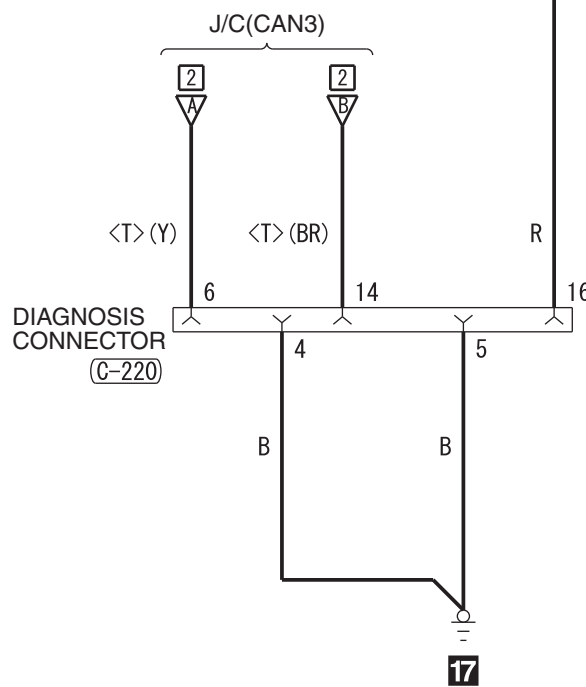

FUSIBLE LINK (12) IGNITION SWITCH (IG1) OR OSS-ECU (IG1)

- ACC/FCM-ECU
- ASC-ECU
- A/T CONTROL RELAY
- COLUMN SWITCH
- CORNER SENSOR/BACK SENSOR-ECU
- EPS-ECU
- HAZARD INDICATOR ASSEMBLY
- HEATED SEAT RELAY
- HEATER CONTROLLER ASSEMBLY (A/C-ECU)
- KOS-ECU
- LDW-ECU
- PTC HEATER RELAY
- SELECTOR LEVER ASSEMBLY
- SONAR SWITCH
- STEERING WHEEL SENSOR
- SUNROOF MOTOR ASSEMBLY
- WATER LEVEL SWITCH

NOTE
 *1 : VEHICLES WITHOUT KOS
 *2 : VEHICLES WITH KOS

Wire colour code
 B: Black LG: Light green G: Green L: Blue W: White Y: Yellow SB: Sky blue
 BR: Brown O: Orange GR: Grey R: Red P: Pink V: Violet PU: Purple SI: Silver