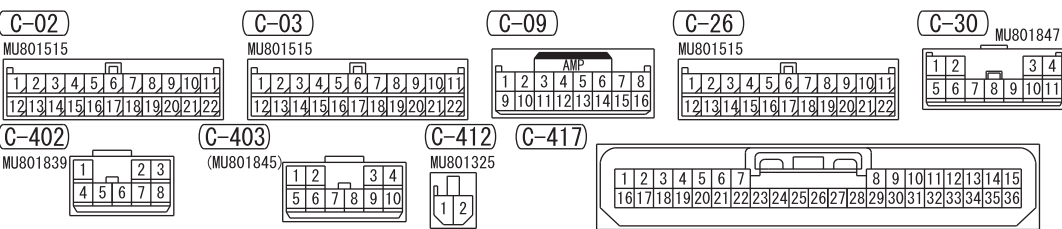

- NOTE
- *1 : VEHICLES WITHOUT KOS
 - *2 : VEHICLES WITH KOS
 - *3 : VEHICLES WITH AUTO LAMP
 - *4 : ABS-ECU
 - ASC-ECU
 - COMBINATION METER
 - CORNER SENSOR/BACK SENSOR-ECU
 - CVT-ECU
 - EPS-ECU
 - HAZARD INDICATOR ASSEMBLY
 - HEATED SEAT RELAY
 - HEATER CONTROLLER ASSEMBLY (A/C-ECU)
 - KOS-ECU
 - PRIMARY PULLEY
 - SPEED SENSOR
 - SECONDARY PULLEY
 - SPEED SENSOR
 - SELECTOR LEVER ASSEMBLY
 - SONAR SWITCH
 - STEERING WHEEL SENSOR
 - SUNROOF MOTOR ASSEMBLY
 - TURBINE SPEED SENSOR

Wire colour code
 B : Black LG : Light green G : Green L : Blue W : White Y : Yellow SB : Sky blue BR : Brown
 O : Orange GR : Grey R : Red P : Pink V : Violet PU : Purple SI : Silver BE : Beige