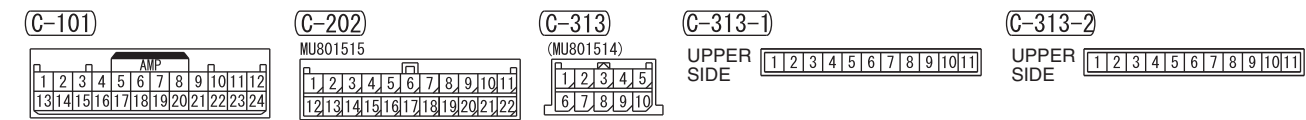

- NOTE
- *1 : VEHICLES WITHOUT KOS
 - *2 : VEHICLES WITH KOS
 - *3 : VEHICLES WITH AUTO LAMP
 - *4 : ABS-ECU
 - ASC-ECU
 - COMBINATION METER
 - CORNER SENSOR/BACK SENSOR-ECU
 - CVT-ECU
 - EPS-ECU
 - HAZARD INDICATOR ASSEMBLY
 - HEATED SEAT RELAY
 - HEATER CONTROLLER ASSEMBLY (A/C-ECU)
 - KOS-ECU
 - PRIMARY PULLEY
 - SPEED SENSOR
 - SECONDARY PULLEY
 - SPEED SENSOR
 - SELECTOR LEVER ASSEMBLY
 - SONAR SWITCH
 - STEERING WHEEL SENSOR
 - SUNROOF MOTOR ASSEMBLY
 - TURBINE SPEED SENSOR

Wire colour code
 B : Black LG : Light green G : Green L : Blue W : White Y : Yellow SB : Sky blue BR : Brown
 O : Orange GR : Grey R : Red P : Pink V : Violet PU : Purple SI : Silver BE : Beige