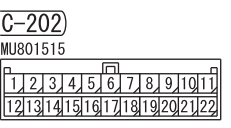

FUSIBLE LINK ④ <4B1, 6B3>
FUSIBLE LINK ⑥ <4N1>

FUSIBLE LINK ② <4B1, 6B3>
FUSIBLE LINK ⑫ <4N1>

IGNITION SWITCH (IG1)
OR OSS-ECU (IG1)

NOTE
*1 : VEHICLES WITHOUT KOS
*2 : VEHICLES WITH KOS

RELAY BOX
(ENGINE COMPARTMENT)