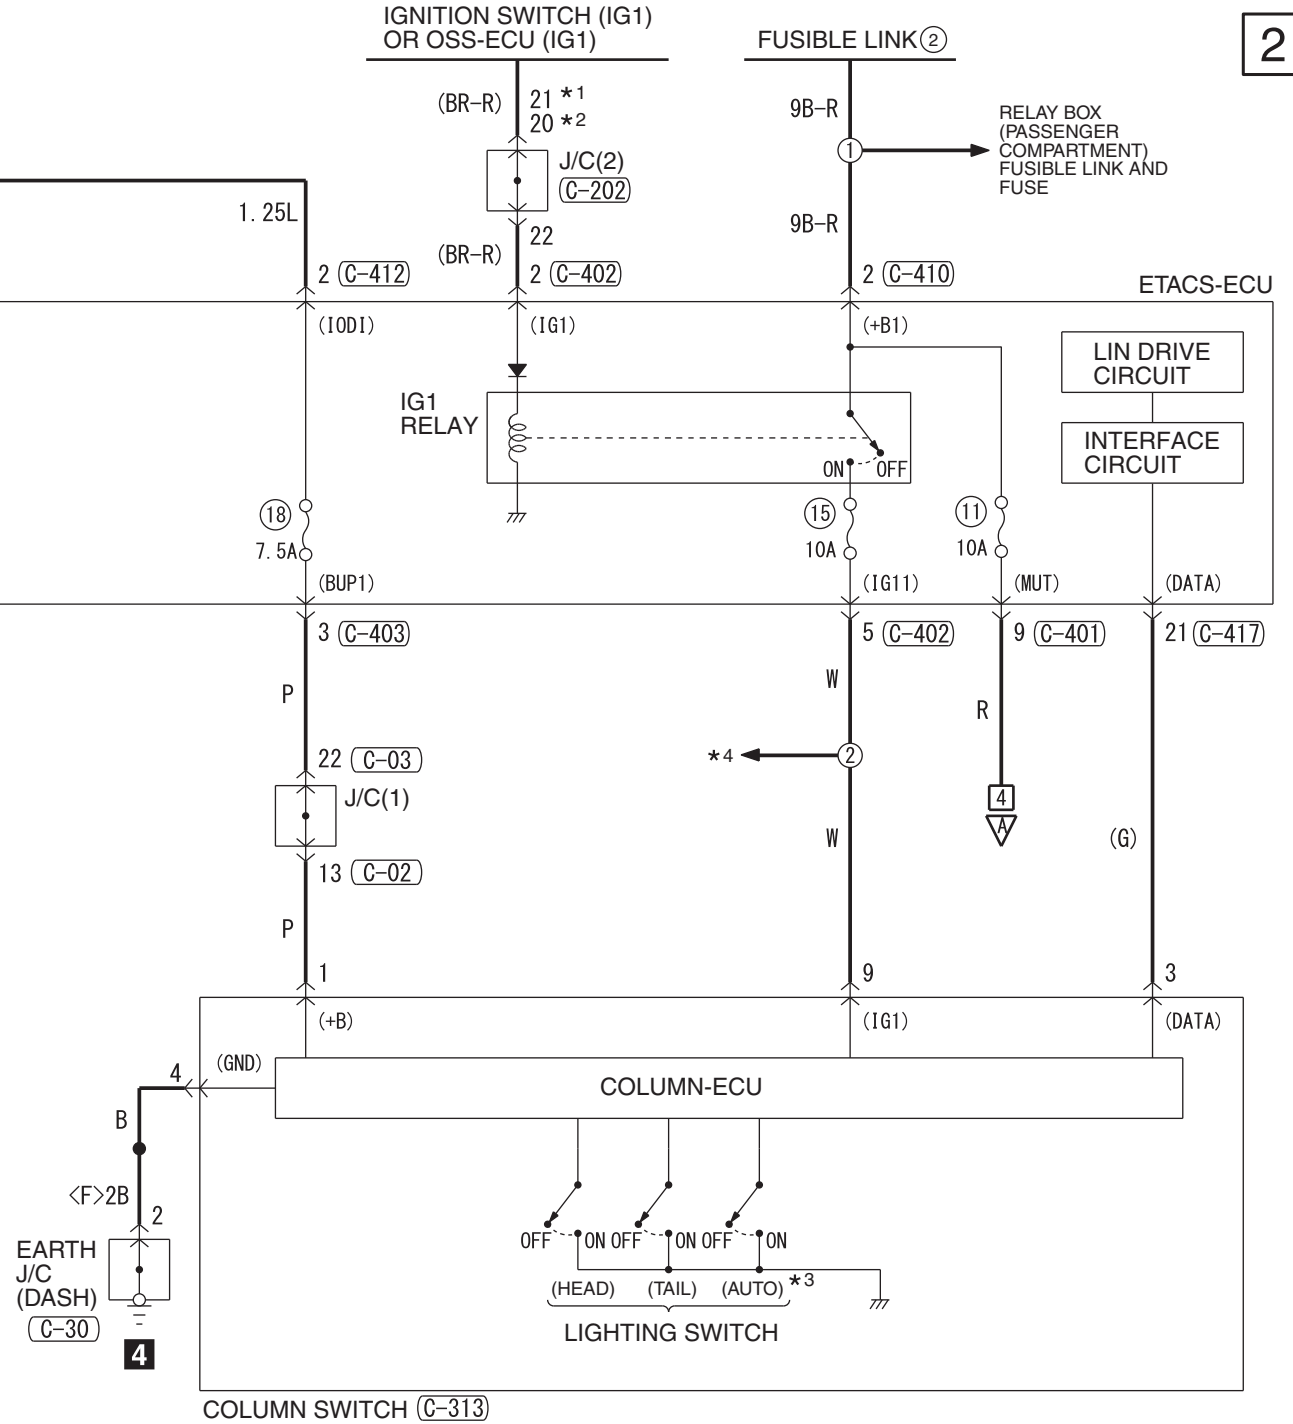

- NOTE**
- *1 : VEHICLES WITHOUT KOS
 - *2 : VEHICLES WITH KOS
 - *3 : VEHICLES WITH AUTO LAMP
 - *4 : ABS-ECU
- ACC/FCM-ECU
 - ASC-ECU
 - A/T CONTROL RELAY
 - COMBINATION METER
 - CORNER SENSOR/BACK SENSOR-ECU
 - CVT-ECU
 - EPS-ECU
 - HAZARD INDICATOR ASSEMBLY
 - HEATED SEAT RELAY
 - HEATER CONTROLLER ASSEMBLY (A/C-ECU)
 - KOS-ECU
 - LDW-ECU
 - PRIMARY PULLEY SPEED SENSOR
 - SECONDARY PULLEY SPEED SENSOR
 - SELECTOR LEVER ASSEMBLY
 - SONAR SWITCH
 - STEERING WHEEL SENSOR
 - SUNROOF MOTOR ASSEMBLY
 - TURBINE SPEED SENSOR

Wire colour code

B : Black LG : Light green G : Green L : Blue W : White Y : Yellow SB : Sky blue BR : Brown

O : Orange GR : Grey R : Red P : Pink V : Violet PU : Purple SI : Silver BE : Beige