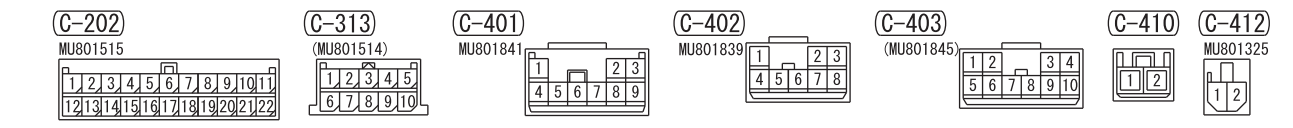

- NOTE**
- *1 : VEHICLES WITHOUT KOS
 - *2 : VEHICLES WITH KOS
 - *3 : VEHICLES WITH AUTO LAMP
 - *4 : ABS-ECU
- ACC/FCM-ECU
 - ASC-ECU
 - A/T CONTROL RELAY
 - COMBINATION METER
 - CORNER SENSOR/BACK SENSOR-ECU
 - CVT-ECU
 - EPS-ECU
 - HAZARD INDICATOR ASSEMBLY
 - HEATED SEAT RELAY
 - HEATER CONTROLLER ASSEMBLY (A/C-ECU)
 - KOS-ECU
 - LDW-ECU
 - PRIMARY PULLEY SPEED SENSOR
 - SECONDARY PULLEY SPEED SENSOR
 - SELECTOR LEVER ASSEMBLY
 - SONAR SWITCH
 - STEERING WHEEL SENSOR
 - SUNROOF MOTOR ASSEMBLY
 - TURBINE SPEED SENSOR

Wire colour code

B : Black LG : Light green G : Green L : Blue W : White Y : Yellow SB : Sky blue BR : Brown

O : Orange GR : Grey R : Red P : Pink V : Violet PU : Purple SI : Silver BE : Beige