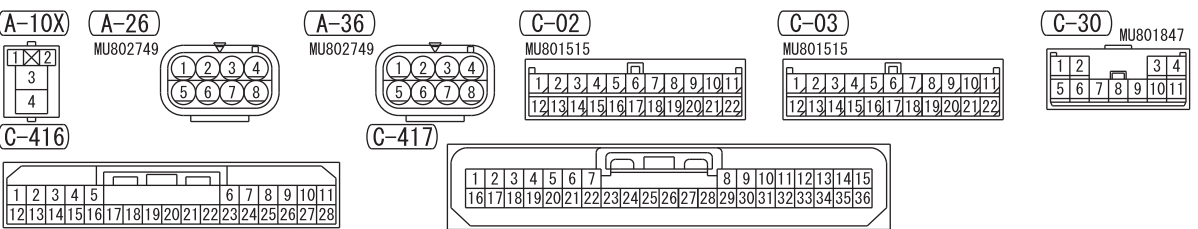

- NOTE**
- *1 : VEHICLES WITHOUT KOS
 - *2 : VEHICLES WITH KOS
 - *3 : VEHICLES WITH AUTO LAMP
 - *4 : ABS-ECU
- ACC/FCM-ECU
 - ASC-ECU
 - A/T CONTROL RELAY
 - COMBINATION METER
 - CORNER SENSOR/BACK SENSOR-ECU
 - CVT-ECU
 - EPS-ECU
 - HAZARD INDICATOR ASSEMBLY
 - HEATED SEAT RELAY
 - HEATER CONTROLLER ASSEMBLY (A/C-ECU)
 - KOS-ECU
 - LDW-ECU
 - PRIMARY PULLEY SPEED SENSOR
 - SECONDARY PULLEY SPEED SENSOR
 - SELECTOR LEVER ASSEMBLY
 - SONAR SWITCH
 - STEERING WHEEL SENSOR
 - SUNROOF MOTOR ASSEMBLY
 - TURBINE SPEED SENSOR

Wire colour code

B : Black LG : Light green G : Green L : Blue W : White Y : Yellow SB : Sky blue BR : Brown

O : Orange GR : Grey R : Red P : Pink V : Violet PU : Purple SI : Silver BE : Beige