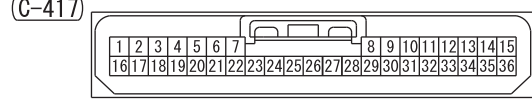

- NOTE
- *1 : VEHICLES WITHOUT KOS
 - *2 : VEHICLES WITH KOS
 - *3 : VEHICLES WITH AUTO LAMP
 - *4 : ABS-ECU
 - ACC/FCM-ECU
 - ASC-ECU
 - A/T CONTROL RELAY
 - COMBINATION METER
 - CORNER SENSOR/BACK SENSOR-ECU
 - CVT-ECU
 - EPS-ECU
 - HAZARD INDICATOR ASSEMBLY
 - HEATED SEAT RELAY
 - HEATER CONTROLLER ASSEMBLY (A/C-ECU)
 - KOS-ECU
 - LDW-ECU
 - PTC HEATER RELAY
 - PRIMARY PULLEY SPEED SENSOR
 - SECONDARY PULLEY SPEED SENSOR
 - SELECTOR LEVER ASSEMBLY
 - SONAR SWITCH
 - STEERING WHEEL SENSOR
 - SUNROOF MOTOR ASSEMBLY
 - TURBINE SPEED SENSOR
 - WATER LEVEL SWITCH

Wire colour code
 B : Black LG : Light green G : Green L : Blue W : White Y : Yellow SB : Sky blue BR : Brown
 O : Orange GR : Grey R : Red P : Pink V : Violet PU : Purple SI : Silver BE : Beige