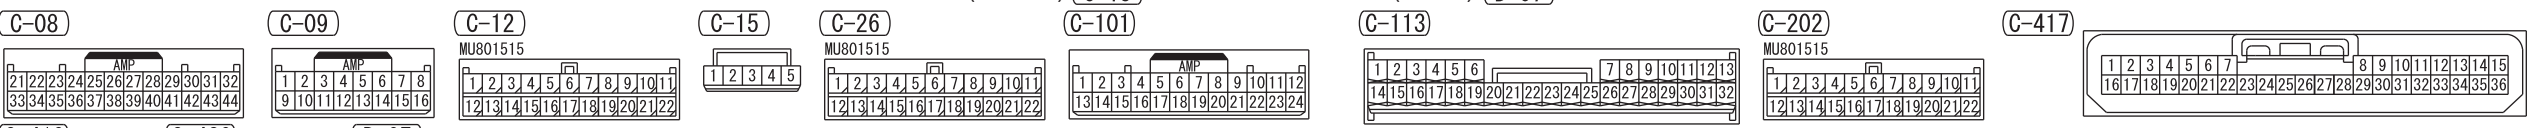

NOTE  
 \*4: VEHICLES WITH STANDARD METER  
 \*5: VEHICLES WITH HIGH CONTRAST METER

Wire colour code  
 B: Black LG: Light green G: Green L: Blue W: White Y: Yellow SB: Sky blue BR: Brown  
 O: Orange GR: Grey R: Red P: Pink V: Violet PU: Purple SI: Silver BE: Beige