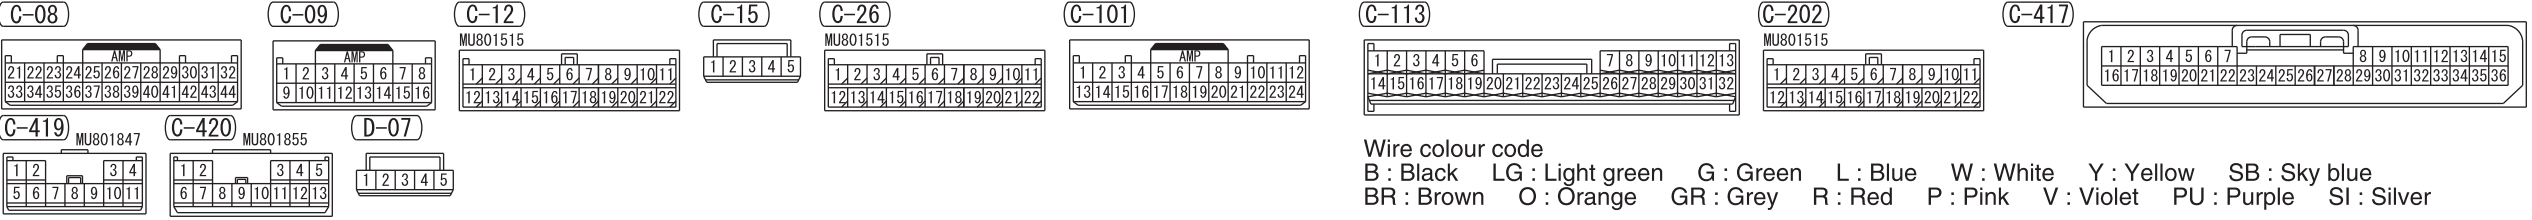

NOTE
 *2: VEHICLES WITH STANDARD METER
 *3: VEHICLES WITH HIGH CONTRAST METER

Wire colour code
 B: Black LG: Light green G: Green L: Blue W: White Y: Yellow SB: Sky blue
 BR: Brown O: Orange GR: Grey R: Red P: Pink V: Violet PU: Purple SI: Silver