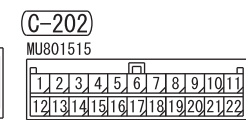

FUSIBLE LINK ②

RELAY BOX (PASSENGER COMPARTMENT) FUSIBLE LINK AND FUSE