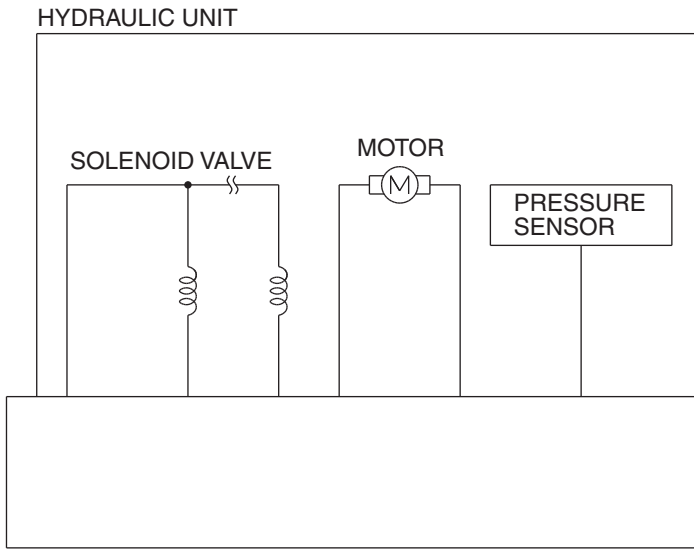

- NOTE
- *1 : VEHICLES WITHOUT KOS
 - *2 : VEHICLES WITH KOS
 - *3 : COLUMN SWITCH
CORNER SENSOR/
BACK SENSOR-ECU
HAZARD INDICATOR
ASSEMBLY
HEATED SEAT RELAY
HEATER CONTROLLER
ASSEMBLY (A/C-ECU)
KOS-ECU
LDW-ECU
SELECTOR LEVER
ASSEMBLY
SONAR SWITCH
SUNROOF MOTOR
ASSEMBLY

FUSIBLE LINK (SBF7)

FUSIBLE LINK (SBF5)

<F>2L

3W

+BV

+BM

IGNITION SWITCH (IG1) OR OSS-ECU (IG1)

FUSIBLE LINK ②