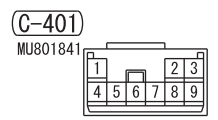

FUSIBLE LINK ②

RELAY BOX (PASSENGER COMPARTMENT) FUSIBLE LINK AND FUSE