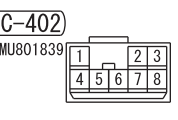

- NOTE
- *1 : VEHICLES WITHOUT KOS
 - *2 : VEHICLES WITH KOS
 - *3 : VEHICLES WITH HIGH CONTRAST METER
 - *4 : COLUMN SWITCH
- COMPONENTS:
- CORNER SENSOR/ BACK SENSOR-ECU
 - HAZARD INDICATOR ASSEMBLY
 - HEATED SEAT RELAY
 - HEATER CONTROLLER ASSEMBLY (A/C-ECU)
 - KOS-ECU
 - SELECTOR LEVER ASSEMBLY
 - SONAR SWITCH
 - STEERING WHEEL SENSOR
 - SUNROOF MOTOR ASSEMBLY

Wire colour code
 B : Black LG : Light green G : Green L : Blue W : White Y : Yellow SB : Sky blue BR : Brown
 O : Orange GR : Grey R : Red P : Pink V : Violet PU : Purple SI : Silver BE : Beige