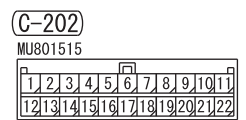

- NOTE
- *1 : VEHICLES WITHOUT KOS
 - *2 : VEHICLES WITH KOS
 - *3 : VEHICLES WITH HIGH CONTRAST METER
 - *4 : COLUMN SWITCH
- COMPONENTS:
- CORNER SENSOR/ BACK SENSOR-ECU
 - HAZARD INDICATOR ASSEMBLY
 - HEATED SEAT RELAY
 - HEATER CONTROLLER ASSEMBLY (A/C-ECU)
 - KOS-ECU
 - SELECTOR LEVER ASSEMBLY
 - SONAR SWITCH
 - STEERING WHEEL SENSOR
 - SUNROOF MOTOR ASSEMBLY

Wire colour code
 B : Black LG : Light green G : Green L : Blue W : White Y : Yellow SB : Sky blue BR : Brown
 O : Orange GR : Grey R : Red P : Pink V : Violet PU : Purple SI : Silver BE : Beige