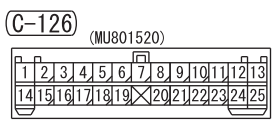

- NOTE
- *1 : VEHICLES WITHOUT KOS
 - *2 : VEHICLES WITH KOS
 - *3 : VEHICLES WITH HIGH CONTRAST METER
 - *4 : COLUMN SWITCH
- COMPONENTS:
- CORNER SENSOR/ BACK SENSOR-ECU
 - HAZARD INDICATOR ASSEMBLY
 - HEATED SEAT RELAY
 - HEATER CONTROLLER ASSEMBLY (A/C-ECU)
 - KOS-ECU
 - SELECTOR LEVER ASSEMBLY
 - SONAR SWITCH
 - STEERING WHEEL SENSOR
 - SUNROOF MOTOR ASSEMBLY

Wire colour code
 B : Black LG : Light green G : Green L : Blue W : White Y : Yellow SB : Sky blue BR : Brown
 O : Orange GR : Grey R : Red P : Pink V : Violet PU : Purple SI : Silver BE : Beige