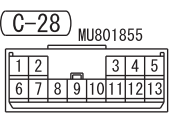

- NOTE
- *1 : VEHICLES WITHOUT KOS
 - *2 : VEHICLES WITH KOS
 - *3 : VEHICLES WITH HIGH CONTRAST METER
 - *4 : COLUMN SWITCH
- COMPONENTS:
- CORNER SENSOR/ BACK SENSOR-ECU
 - HAZARD INDICATOR ASSEMBLY
 - HEATED SEAT RELAY
 - HEATER CONTROLLER ASSEMBLY (A/C-ECU)
 - KOS-ECU
 - SELECTOR LEVER ASSEMBLY
 - SONAR SWITCH
 - STEERING WHEEL SENSOR
 - SUNROOF MOTOR ASSEMBLY

Wire colour code
 B : Black LG : Light green G : Green L : Blue W : White Y : Yellow SB : Sky blue BR : Brown
 O : Orange GR : Grey R : Red P : Pink V : Violet PU : Purple SI : Silver BE : Beige