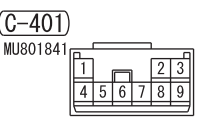

- NOTE
- *1 : VEHICLES WITHOUT KOS
 - *2 : VEHICLES WITH KOS
 - *3 : VEHICLES WITH HIGH CONTRAST METER
 - *4 : COLUMN SWITCH
- COMPONENTS:
- CORNER SENSOR/ BACK SENSOR-ECU
 - HAZARD INDICATOR ASSEMBLY
 - HEATED SEAT RELAY
 - HEATER CONTROLLER ASSEMBLY (A/C-ECU)
 - KOS-ECU
 - SELECTOR LEVER ASSEMBLY
 - SONAR SWITCH
 - STEERING WHEEL SENSOR
 - SUNROOF MOTOR ASSEMBLY

Wire colour code
 B : Black LG : Light green G : Green L : Blue W : White Y : Yellow SB : Sky blue BR : Brown
 O : Orange GR : Grey R : Red P : Pink V : Violet PU : Purple SI : Silver BE : Beige