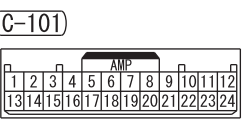

- NOTE
- *1 : VEHICLES WITHOUT KOS
 - *2 : VEHICLES WITH KOS
 - *3 : VEHICLES WITH HIGH CONTRAST METER
 - *4 : COLUMN SWITCH
- COMPONENTS:
- CORNER SENSOR/ BACK SENSOR-ECU
 - HAZARD INDICATOR ASSEMBLY
 - HEATED SEAT RELAY
 - HEATER CONTROLLER ASSEMBLY (A/C-ECU)
 - KOS-ECU
 - SELECTOR LEVER ASSEMBLY
 - SONAR SWITCH
 - STEERING WHEEL SENSOR
 - SUNROOF MOTOR ASSEMBLY

Wire colour code
 B : Black LG : Light green G : Green L : Blue W : White Y : Yellow SB : Sky blue BR : Brown
 O : Orange GR : Grey R : Red P : Pink V : Violet PU : Purple SI : Silver BE : Beige