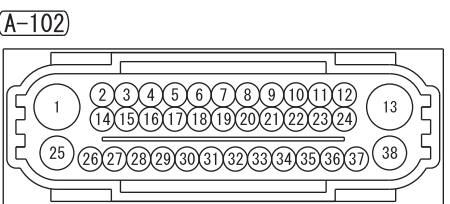

- NOTE
- *1 : VEHICLES WITHOUT KOS
 - *2 : VEHICLES WITH KOS
 - *3 : VEHICLES WITH HIGH CONTRAST METER
 - *4 : COLUMN SWITCH
- COMPONENTS:
- CORNER SENSOR/ BACK SENSOR-ECU
 - HAZARD INDICATOR ASSEMBLY
 - HEATED SEAT RELAY
 - HEATER CONTROLLER ASSEMBLY (A/C-ECU)
 - KOS-ECU
 - SELECTOR LEVER ASSEMBLY
 - SONAR SWITCH
 - STEERING WHEEL SENSOR
 - SUNROOF MOTOR ASSEMBLY

Wire colour code
 B : Black LG : Light green G : Green L : Blue W : White Y : Yellow SB : Sky blue BR : Brown
 O : Orange GR : Grey R : Red P : Pink V : Violet PU : Purple SI : Silver BE : Beige