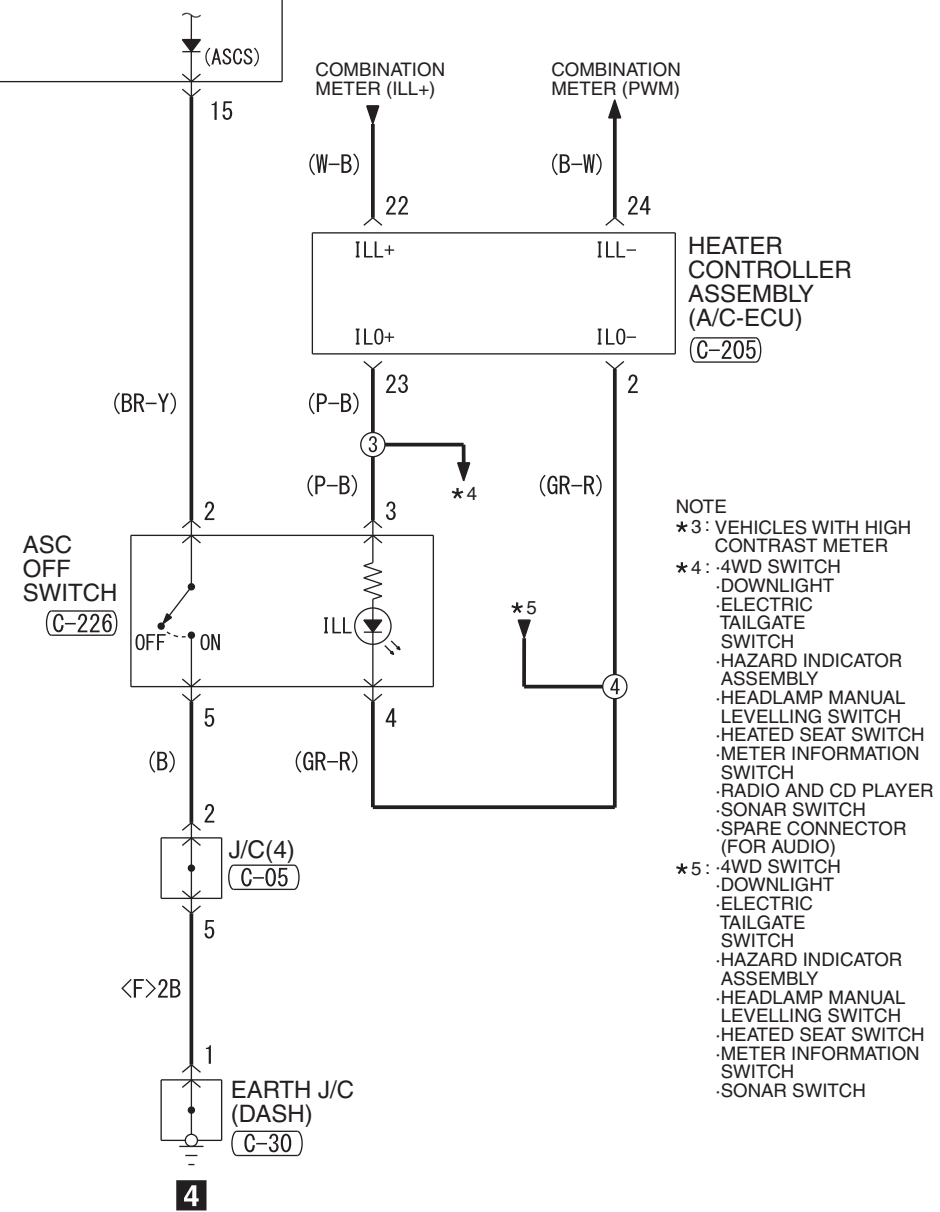

ETACS-ECU (FUSE 15)

ETACS-ECU (C-417)

- NOTE
- *3: VEHICLES WITH HIGH CONTRAST METER
 - *4: -4WD SWITCH
 - DOWNLIGHT
 - ELECTRIC TAILGATE SWITCH
 - HAZARD INDICATOR ASSEMBLY
 - HEADLAMP MANUAL LEVELLING SWITCH
 - HEATED SEAT SWITCH
 - METER INFORMATION SWITCH
 - RADIO AND CD PLAYER
 - SONAR SWITCH
 - SPARE CONNECTOR (FOR AUDIO)
 - *5: -4WD SWITCH
 - DOWNLIGHT
 - ELECTRIC TAILGATE SWITCH
 - HAZARD INDICATOR ASSEMBLY
 - HEADLAMP MANUAL LEVELLING SWITCH
 - HEATED SEAT SWITCH
 - METER INFORMATION SWITCH
 - SONAR SWITCH

Wire colour code
 B : Black LG : Light green G : Green L : Blue W : White Y : Yellow SB : Sky blue BR : Brown
 O : Orange GR : Grey R : Red P : Pink V : Violet PU : Purple SI : Silver BE : Beige