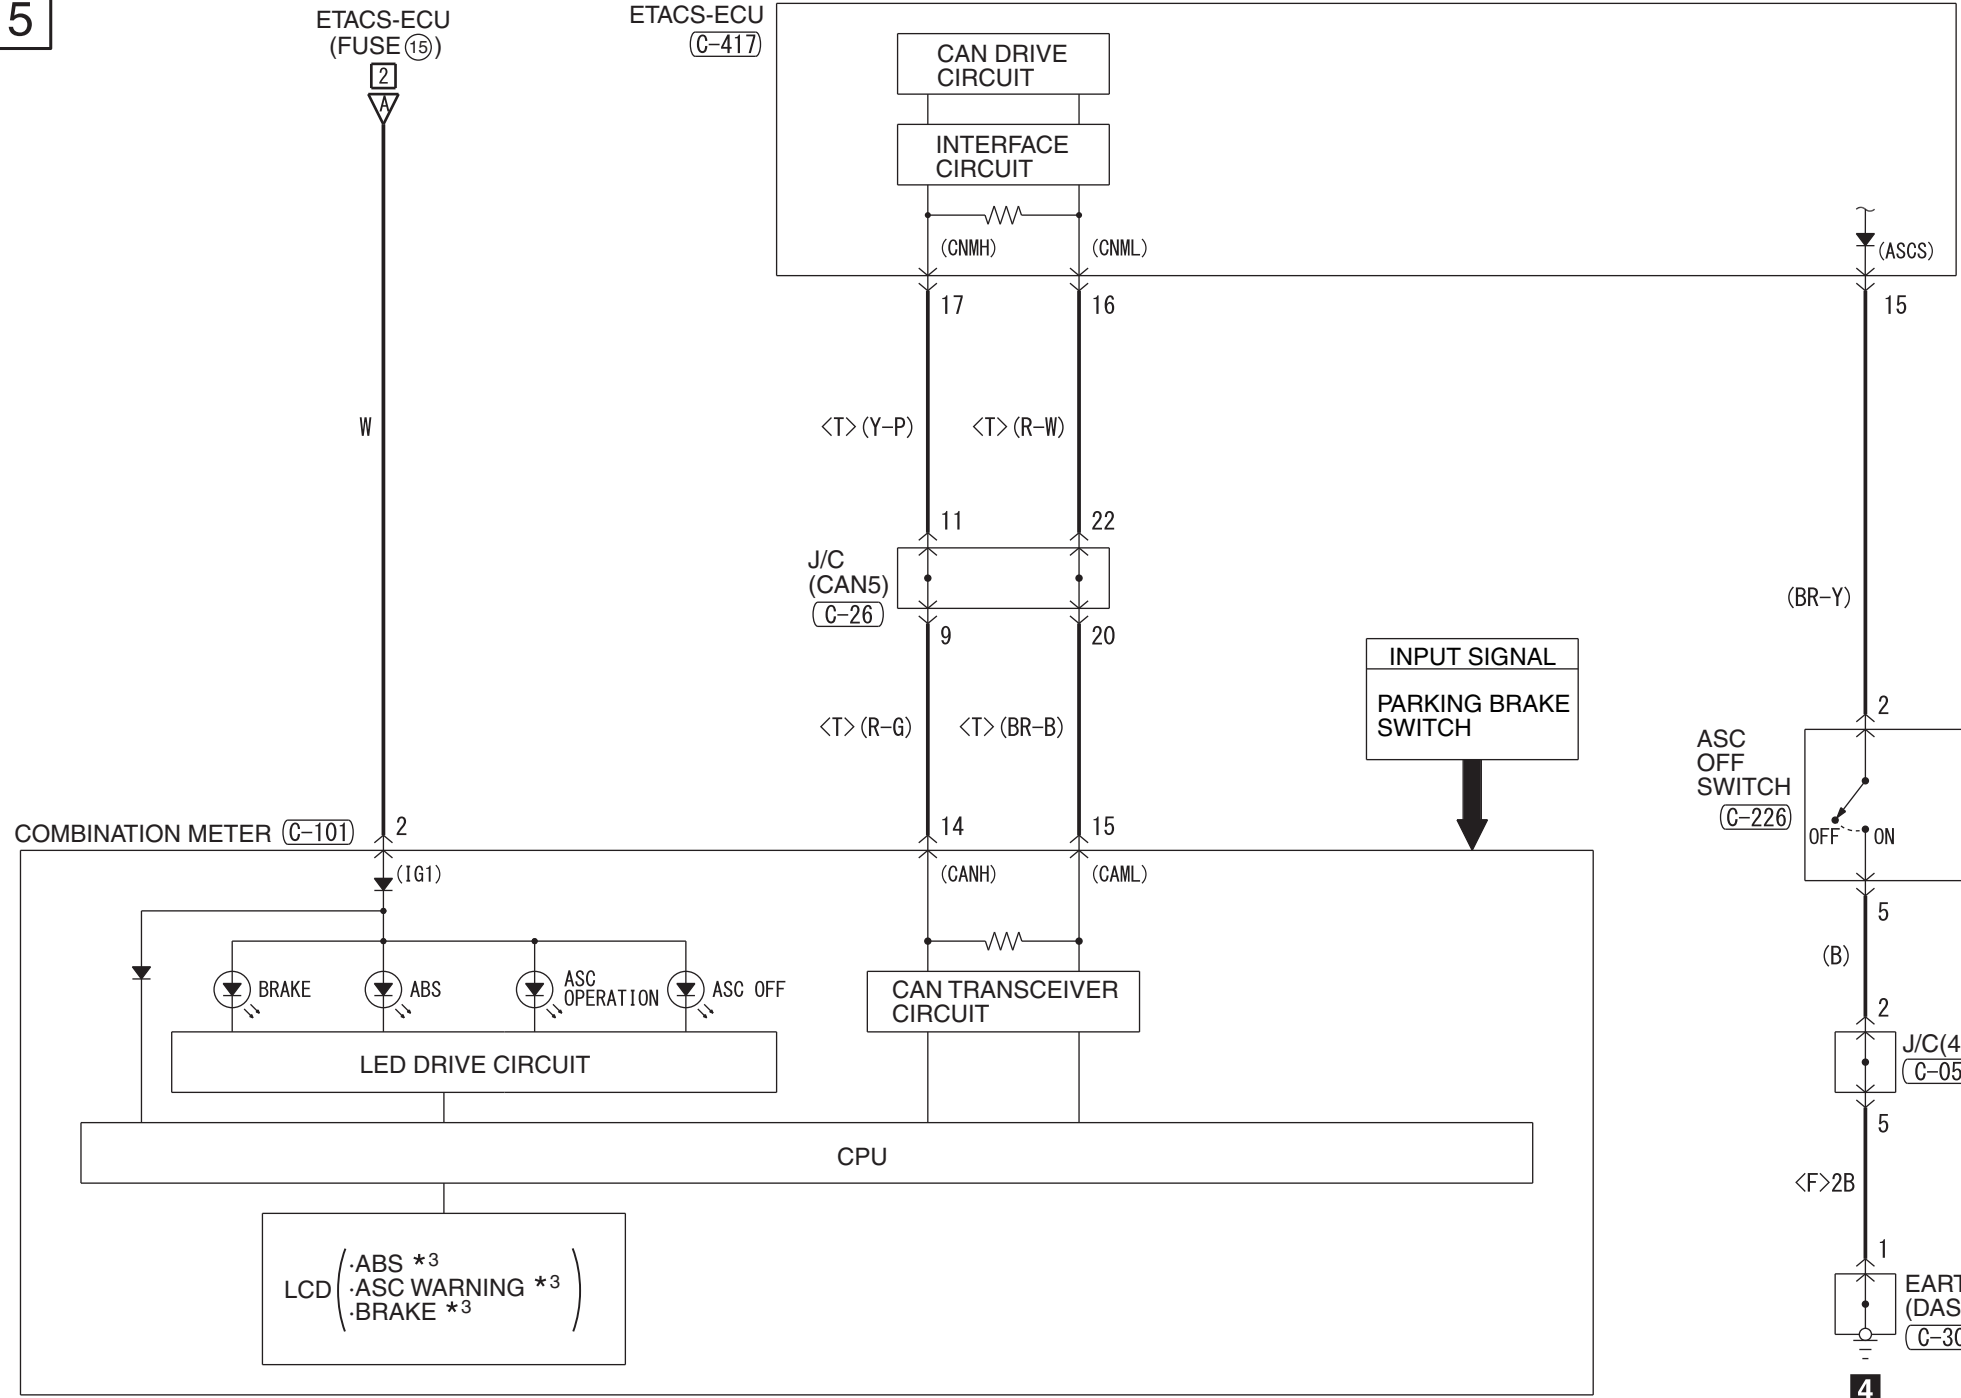

ETACS-ECU (FUSE 15)

ETACS-ECU (C-417)

- NOTE
- *3: VEHICLES WITH HIGH CONTRAST METER
 - *4: -4WD SWITCH
 - DOWNLIGHT
 - ELECTRIC TAILGATE SWITCH
 - HAZARD INDICATOR ASSEMBLY
 - HEADLAMP MANUAL LEVELLING SWITCH
 - HEATED SEAT SWITCH
 - METER INFORMATION SWITCH
 - RADIO AND CD PLAYER
 - SONAR SWITCH
 - SPARE CONNECTOR (FOR AUDIO)
 - *5: -4WD SWITCH
 - DOWNLIGHT
 - ELECTRIC TAILGATE SWITCH
 - HAZARD INDICATOR ASSEMBLY
 - HEADLAMP MANUAL LEVELLING SWITCH
 - HEATED SEAT SWITCH
 - METER INFORMATION SWITCH
 - SONAR SWITCH

Wire colour code
 B : Black LG : Light green G : Green L : Blue W : White Y : Yellow SB : Sky blue BR : Brown
 O : Orange GR : Grey R : Red P : Pink V : Violet PU : Purple SI : Silver BE : Beige