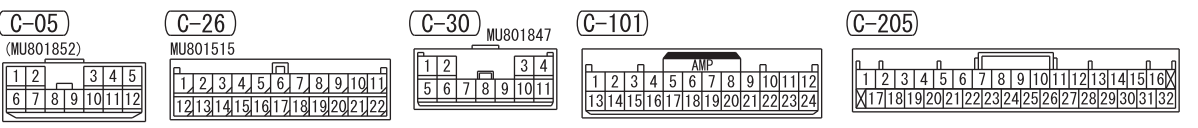

ETACS-ECU (FUSE 15)

ETACS-ECU (C-417)

- NOTE
- *3: VEHICLES WITH HIGH CONTRAST METER
 - *4: -4WD SWITCH
 - DOWNLIGHT
 - ELECTRIC TAILGATE SWITCH
 - HAZARD INDICATOR ASSEMBLY
 - HEADLAMP MANUAL LEVELLING SWITCH
 - HEATED SEAT SWITCH
 - METER INFORMATION SWITCH
 - RADIO AND CD PLAYER
 - SONAR SWITCH
 - SPARE CONNECTOR (FOR AUDIO)
 - *5: -4WD SWITCH
 - DOWNLIGHT
 - ELECTRIC TAILGATE SWITCH
 - HAZARD INDICATOR ASSEMBLY
 - HEADLAMP MANUAL LEVELLING SWITCH
 - HEATED SEAT SWITCH
 - METER INFORMATION SWITCH
 - SONAR SWITCH

Wire colour code
 B : Black LG : Light green G : Green L : Blue W : White Y : Yellow SB : Sky blue BR : Brown
 O : Orange GR : Grey R : Red P : Pink V : Violet PU : Purple SI : Silver BE : Beige