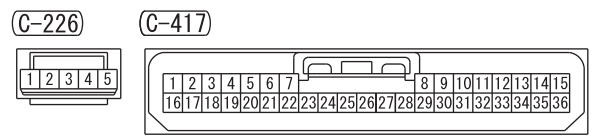

ETACS-ECU (FUSE 15)

ETACS-ECU (C-417)

- NOTE
- *3: VEHICLES WITH HIGH CONTRAST METER
 - *4: -4WD SWITCH
 - DOWNLIGHT
 - ELECTRIC TAILGATE SWITCH
 - HAZARD INDICATOR ASSEMBLY
 - HEADLAMP MANUAL LEVELLING SWITCH
 - HEATED SEAT SWITCH
 - METER INFORMATION SWITCH
 - RADIO AND CD PLAYER
 - SONAR SWITCH
 - SPARE CONNECTOR (FOR AUDIO)
 - *5: -4WD SWITCH
 - DOWNLIGHT
 - ELECTRIC TAILGATE SWITCH
 - HAZARD INDICATOR ASSEMBLY
 - HEADLAMP MANUAL LEVELLING SWITCH
 - HEATED SEAT SWITCH
 - METER INFORMATION SWITCH
 - SONAR SWITCH

Wire colour code
 B : Black LG : Light green G : Green L : Blue W : White Y : Yellow SB : Sky blue BR : Brown
 O : Orange GR : Grey R : Red P : Pink V : Violet PU : Purple SI : Silver BE : Beige