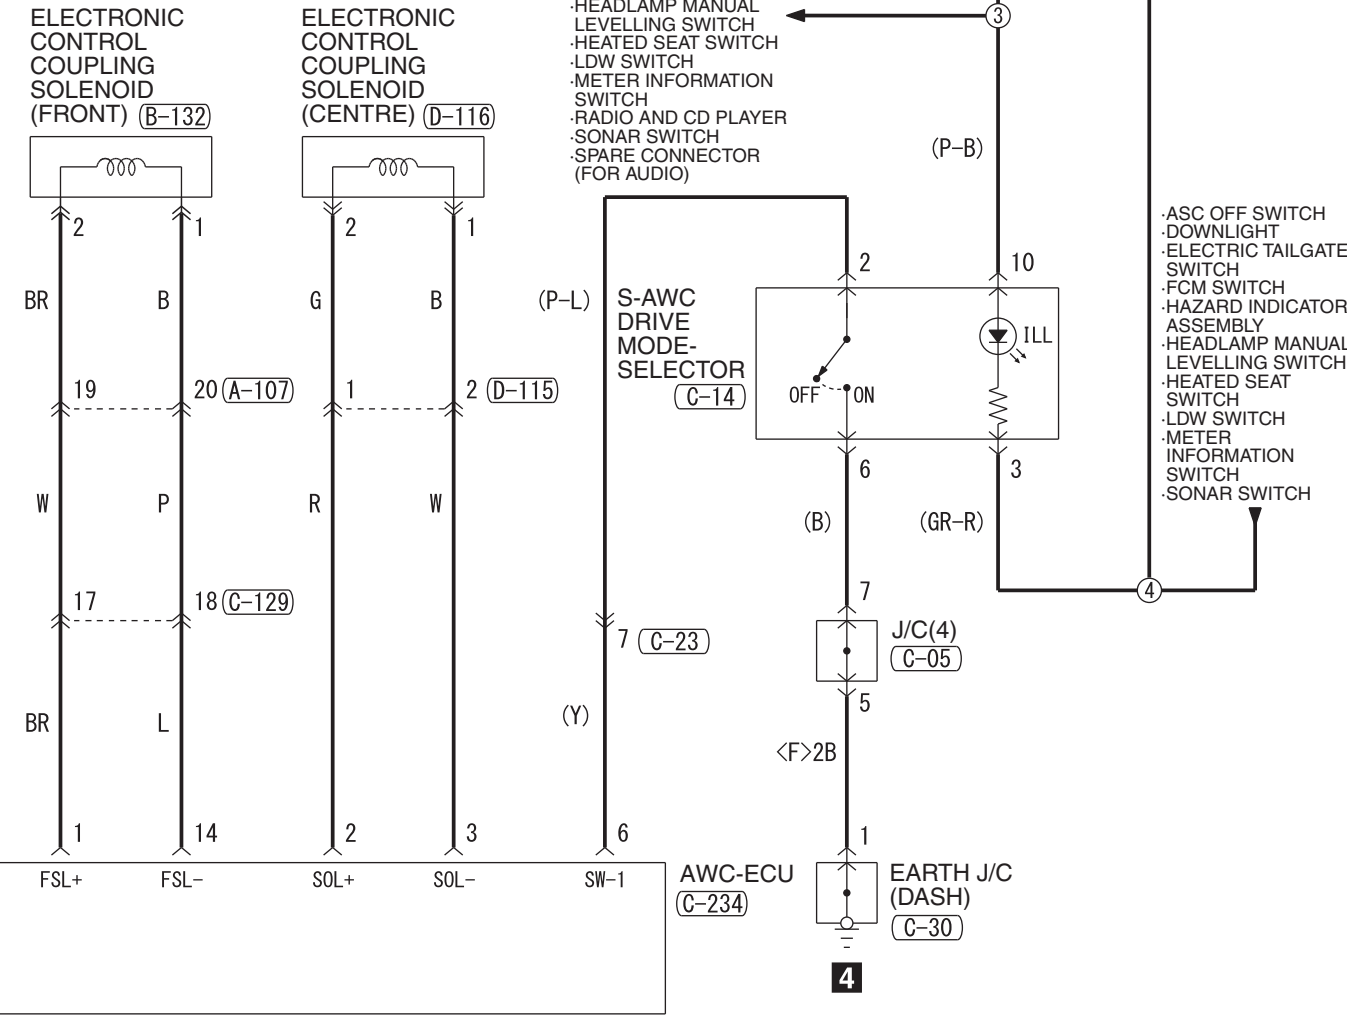

FUSIBLE LINK (12) IGNITION SWITCH (IG1) OR OSS-ECU (IG1)

- ACC/FCM-ECU
- ASC-ECU
- A/T CONTROL RELAY
- COLUMN SWITCH
- CORNER SENSOR/BACK SENSOR-ECU
- EPS-ECU
- LDW-ECU
- HAZARD INDICATOR ASSEMBLY
- HEATED SEAT RELAY
- HEATER CONTROLLER ASSEMBLY (A/C-ECU)
- KOS-ECU
- LDW-ECU
- PTC HEATER RELAY
- SELECTOR LEVER ASSEMBLY
- SONAR SWITCH
- STEERING WHEEL SENSOR
- SUNROOF MOTOR ASSEMBLY
- WATER LEVEL SWITCH

NOTE
 *1 : VEHICLES WITHOUT KOS
 *2 : VEHICLES WITH KOS

- ASC OFF SWITCH
- DOWNLIGHT
- ELECTRIC TAILGATE SWITCH
- FCM SWITCH
- HAZARD INDICATOR ASSEMBLY
- HEADLAMP MANUAL LEVELLING SWITCH
- HEATED SEAT SWITCH
- LDW SWITCH
- METER INFORMATION SWITCH
- RADIO AND CD PLAYER
- SONAR SWITCH
- SPARE CONNECTOR (FOR AUDIO)

- ASC OFF SWITCH
- DOWNLIGHT
- ELECTRIC TAILGATE SWITCH
- FCM SWITCH
- HAZARD INDICATOR ASSEMBLY
- HEADLAMP MANUAL LEVELLING SWITCH
- HEATED SEAT SWITCH
- LDW SWITCH
- METER INFORMATION SWITCH
- SONAR SWITCH

Wire colour code
 B : Black LG : Light green G : Green L : Blue W : White Y : Yellow SB : Sky blue BR : Brown
 O : Orange GR : Grey R : Red P : Pink V : Violet PU : Purple SI : Silver BE : Beige

HHU15X23AC