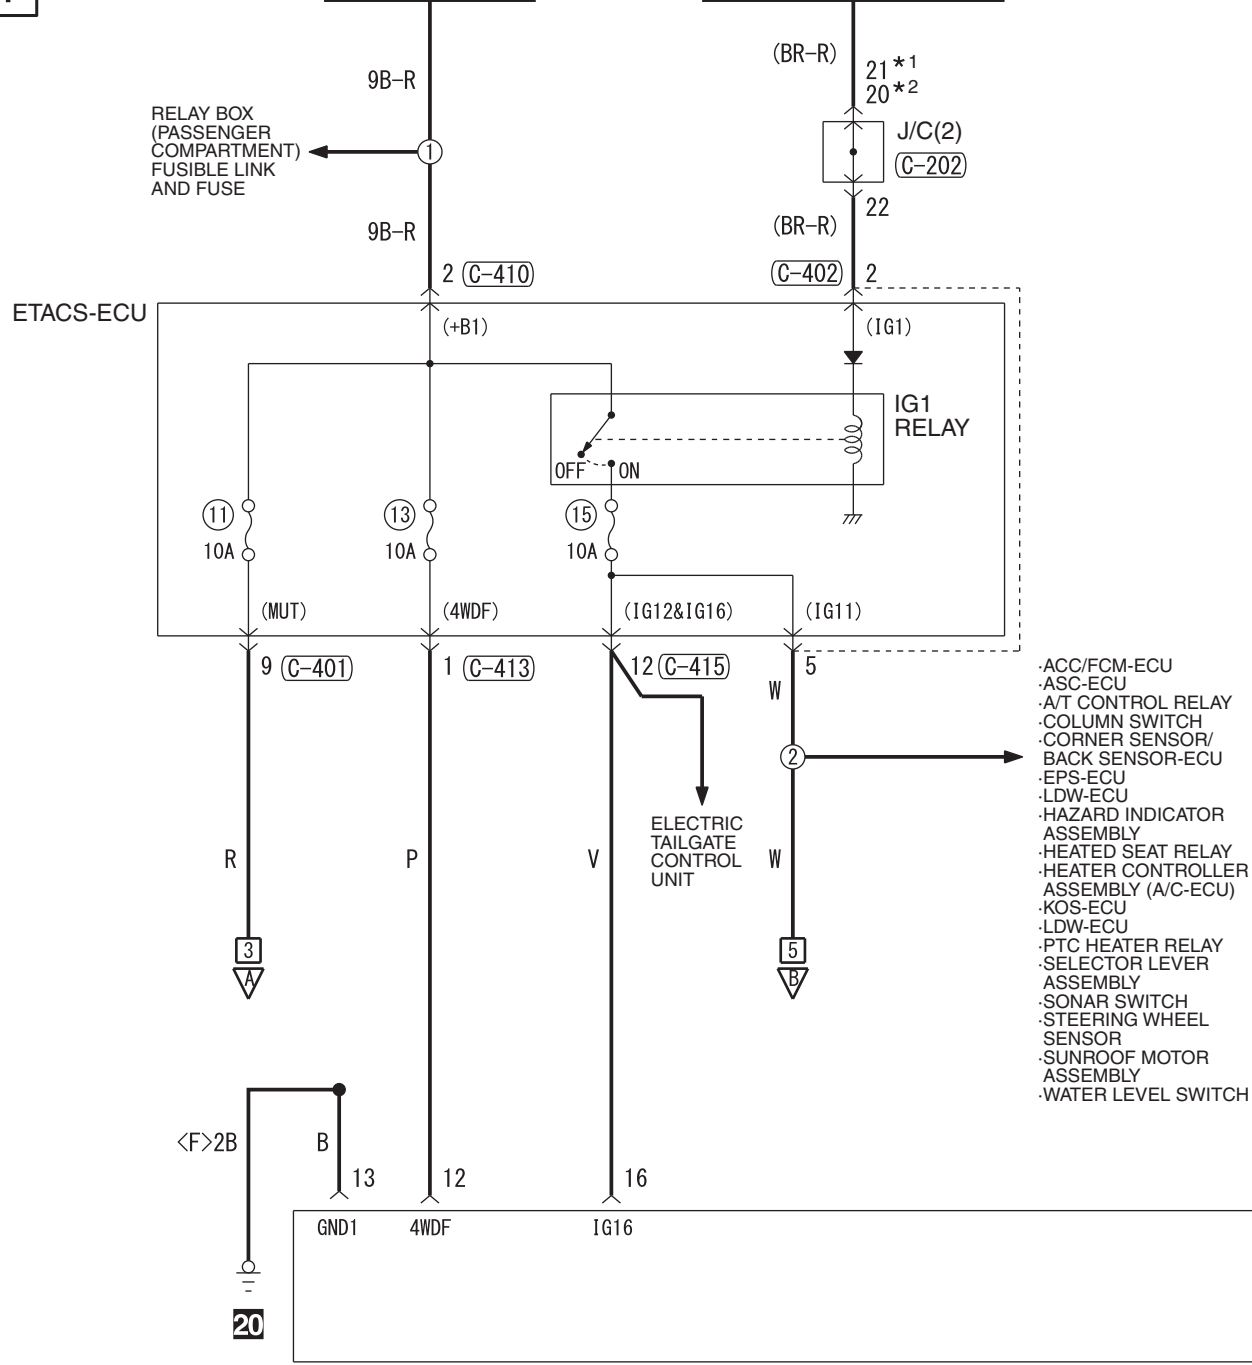

FUSIBLE LINK (12) IGNITION SWITCH (IG1) OR OSS-ECU (IG1)

- ACC/FCM-ECU
- ASC-ECU
- A/T CONTROL RELAY
- COLUMN SWITCH
- CORNER SENSOR/BACK SENSOR-ECU
- EPS-ECU
- LDW-ECU
- HAZARD INDICATOR ASSEMBLY
- HEATED SEAT RELAY
- HEATER CONTROLLER ASSEMBLY (A/C-ECU)
- KOS-ECU
- LDW-ECU
- PTC HEATER RELAY
- SELECTOR LEVER ASSEMBLY
- SONAR SWITCH
- STEERING WHEEL SENSOR
- SUNROOF MOTOR ASSEMBLY
- WATER LEVEL SWITCH

NOTE
 *1 : VEHICLES WITHOUT KOS
 *2 : VEHICLES WITH KOS

- ASC OFF SWITCH
- DOWNLIGHT
- ELECTRIC TAILGATE SWITCH
- FCM SWITCH
- HAZARD INDICATOR ASSEMBLY
- HEADLAMP MANUAL LEVELLING SWITCH
- HEATED SEAT SWITCH
- LDW SWITCH
- METER INFORMATION SWITCH
- RADIO AND CD PLAYER
- SONAR SWITCH
- SPARE CONNECTOR (FOR AUDIO)

- ASC OFF SWITCH
- DOWNLIGHT
- ELECTRIC TAILGATE SWITCH
- FCM SWITCH
- HAZARD INDICATOR ASSEMBLY
- HEADLAMP MANUAL LEVELLING SWITCH
- HEATED SEAT SWITCH
- LDW SWITCH
- METER INFORMATION SWITCH
- SONAR SWITCH

Wire colour code
 B : Black LG : Light green G : Green L : Blue W : White Y : Yellow SB : Sky blue BR : Brown
 O : Orange GR : Grey R : Red P : Pink V : Violet PU : Purple SI : Silver BE : Beige

HHU15X23AC