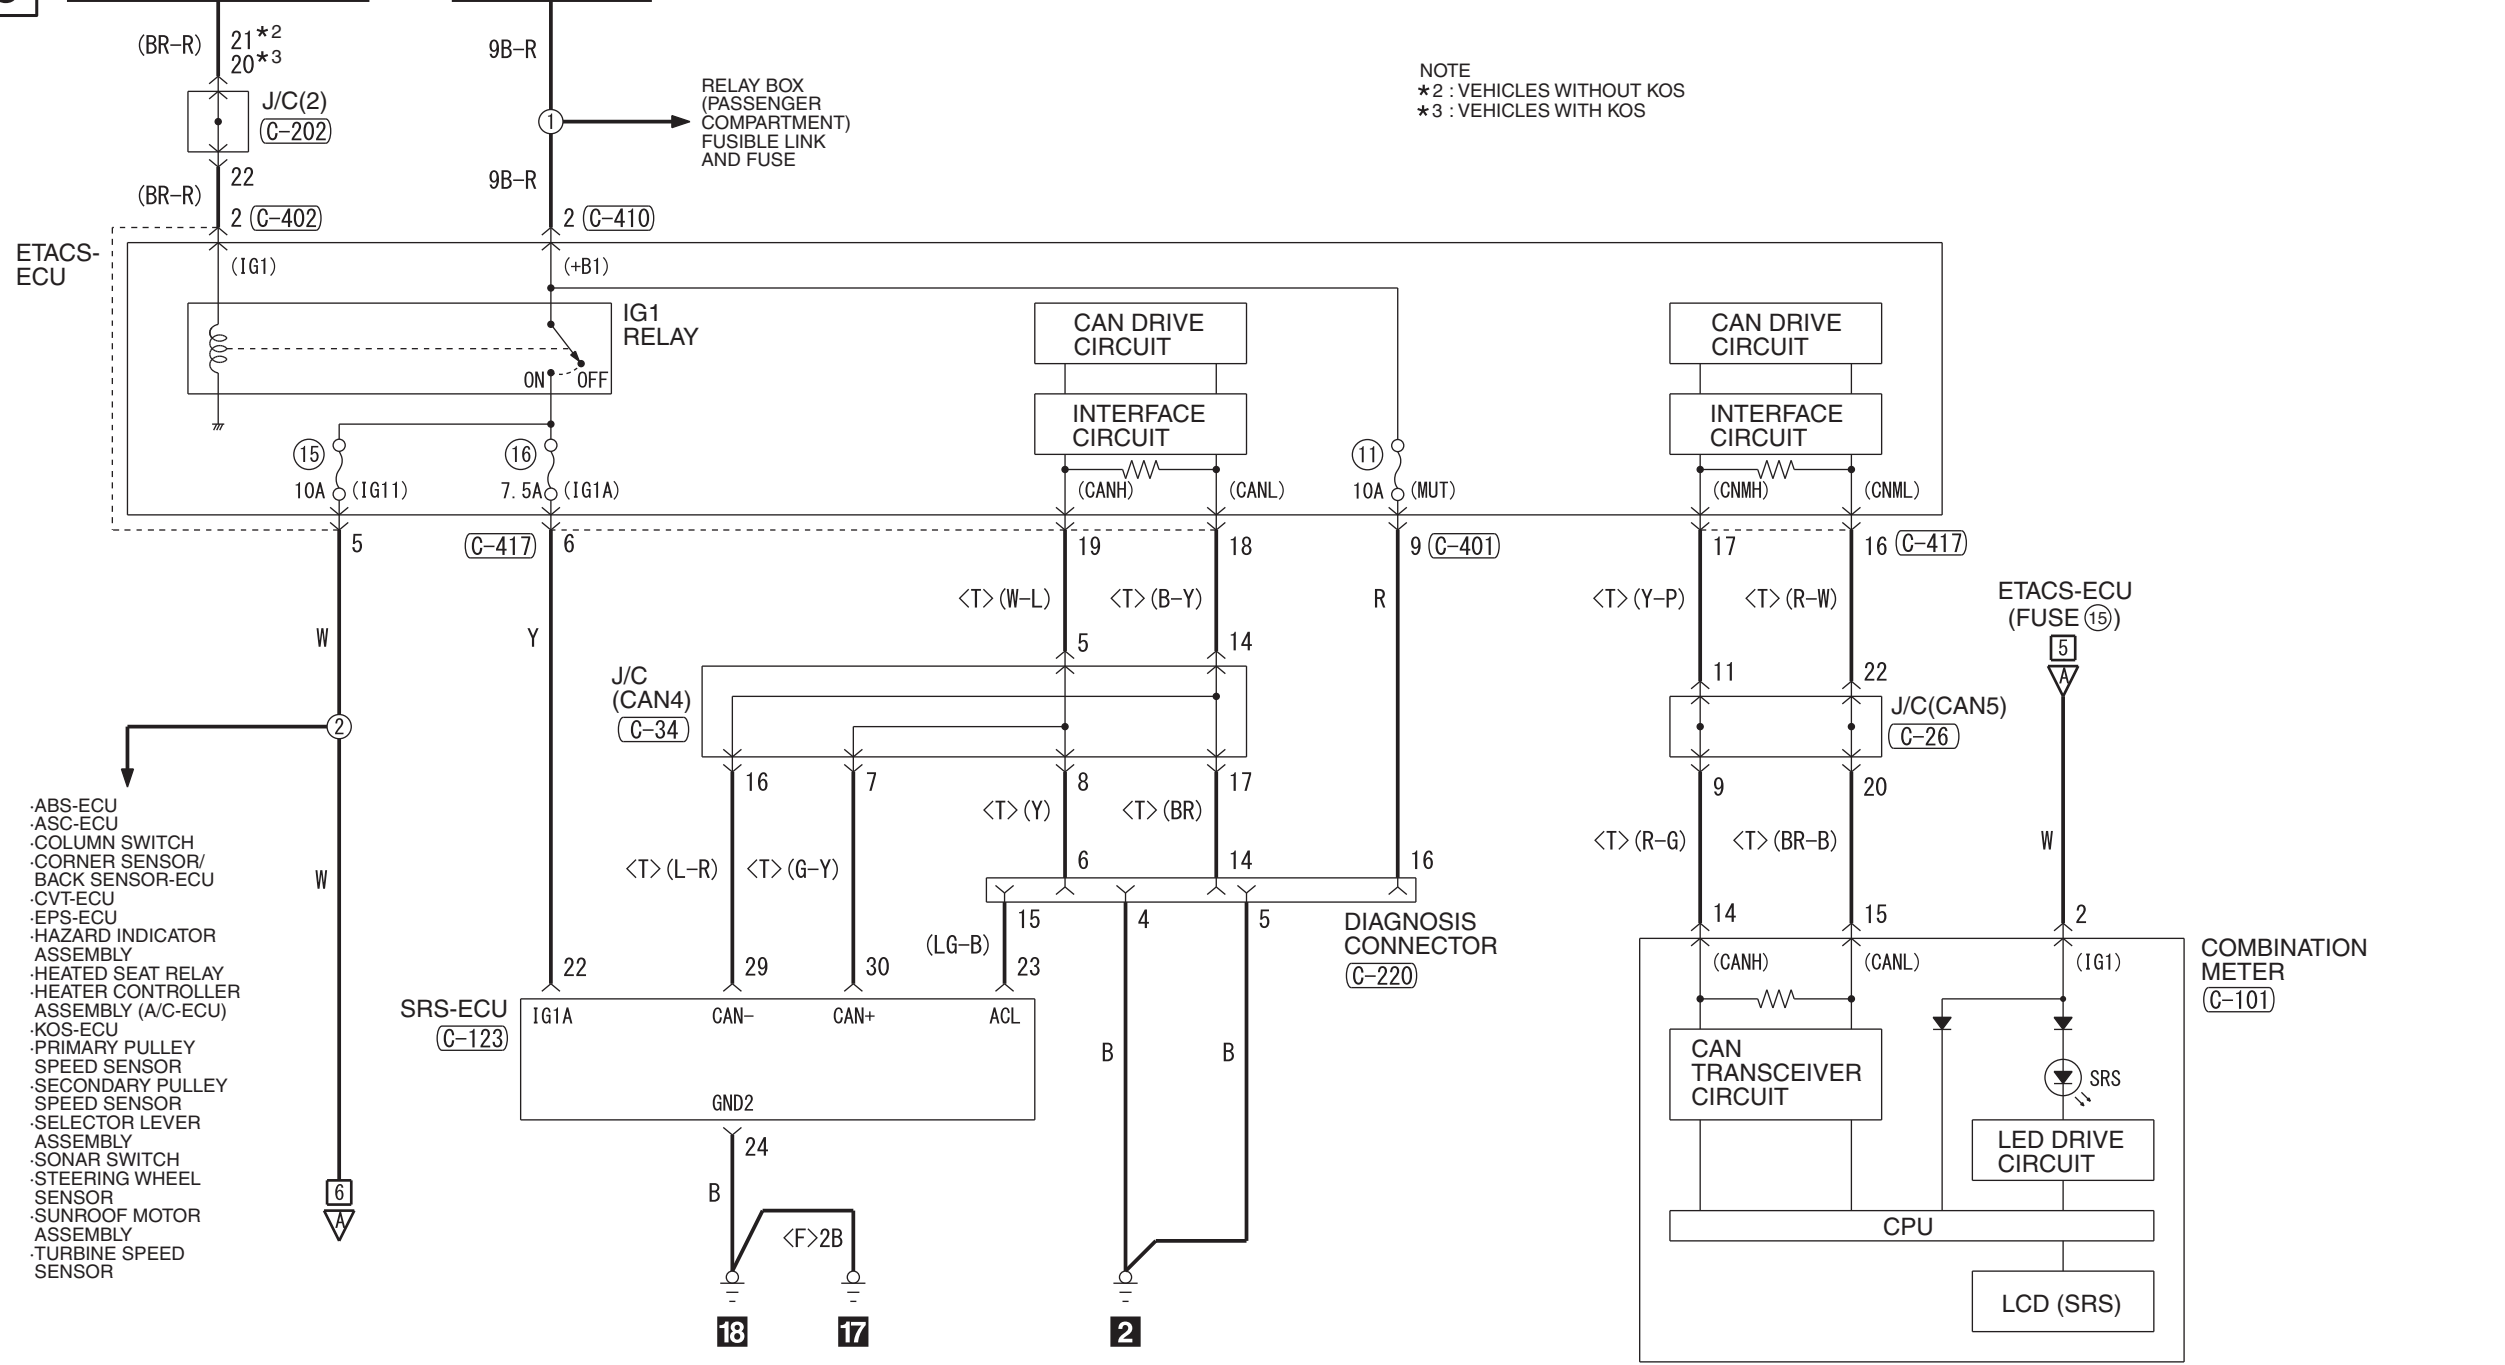

IGNITION SWITCH (IG1) OR OSS-ECU (IG1)

FUSIBLE LINK ②

NOTE
 *2 : VEHICLES WITHOUT KOS
 *3 : VEHICLES WITH KOS

- ABS-ECU
- ASC-ECU
- COLUMN SWITCH
- CORNER SENSOR/BACK SENSOR-ECU
- CVT-ECU
- EPS-ECU
- HAZARD INDICATOR ASSEMBLY
- HEATED SEAT RELAY
- HEATER CONTROLLER ASSEMBLY (A/C-ECU)
- KOS-ECU
- PRIMARY PULLEY
- SPEED SENSOR
- SECONDARY PULLEY
- SPEED SENSOR
- SELECTOR LEVER ASSEMBLY
- SONAR SWITCH
- STEERING WHEEL SENSOR
- SUNROOF MOTOR ASSEMBLY
- TURBINE SPEED SENSOR

Wire colour code
 B : Black LG : Light green G : Green L : Blue W : White Y : Yellow SB : Sky blue BR : Brown
 O : Orange GR : Grey R : Red P : Pink V : Violet PU : Purple SI : Silver BE : Beige