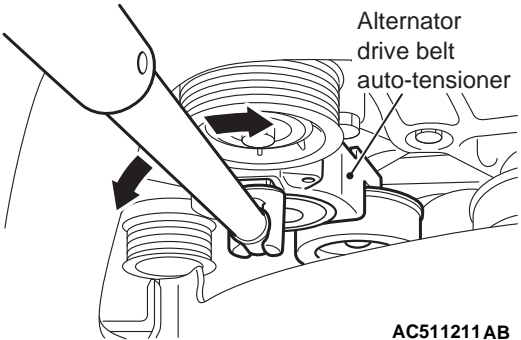

Alternator
drive belt
auto-tensioner

AC511211 AB