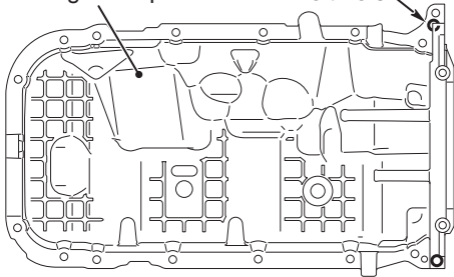

Engine oil pan

Bolt hole

AC511230AB