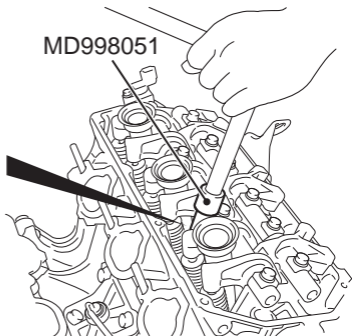

Cylinder
head
bolt
washer

MD998051

Exhaust side

Right bank

Intake side

Left bank

← Front

Exhaust side

AC511319AB